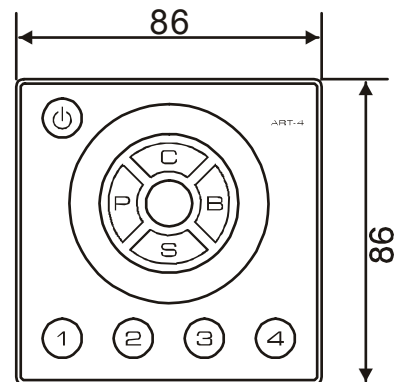

## ART4-E DMX Wall plate

Master Control

IP20

Scene setting x 4

DMX 512

Part No.	ART4-E
Power Supply	DC 12-24V
Housing	Polycarbonate
Operation Temperature	0 - 40°C
Storage Temperature	0 - 70°C
Dimension (mm)	86 (L) x 86 (W) x 15.5 (H)
Weight	100g