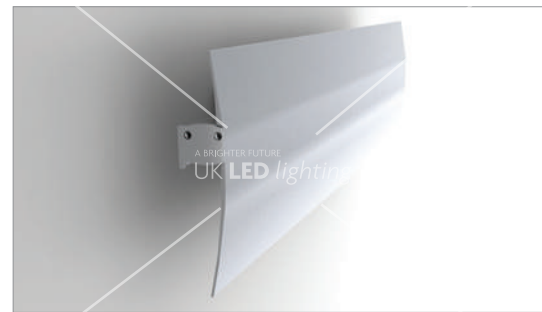

### DESCRIPTION

This is a very decorative bi directional LED wall installation profile and ideal for walking areas in hotels hallways cinemas-lobbies and restaurants e.g. Suitable for both single colour and RGB LED's with outputs up to 30W/M for a very effective colour wall wash that can be supplied in 2M lengths. The housing with a separate mounting base is discretely used both to hide the required power supply and cool the LED's.

A BRIGHTER FUTURE  
UK LED lighting

EC-BA  
End Caps

EL-BA

EL-BA

EC-BA

EC-WLL  
End Caps

EL-WLL