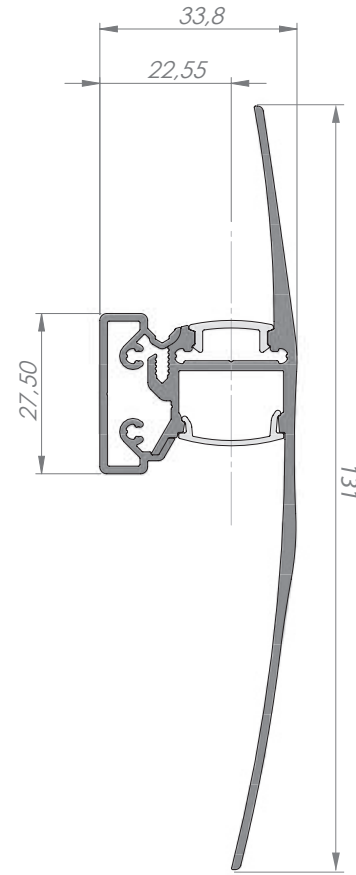

## WALL LED LAMP

WALL LED LAMP; 131 x 33,8mm

### DESCRIPTION

This is a very decorative bi directional LED wall installation profile and ideal for walking areas in hotels hallways cinemas-lobbies and restaurants e.g. Suitable for both single colour and RGB LED's with outputs up to 30W/M for a very effective colour wall wash that can be supplied in 2M lengths. The housing with a separate mounting base is discretely used both to hide the required power supply and cool the LED's.

### ALU SQUARE PROFILE MOUNT