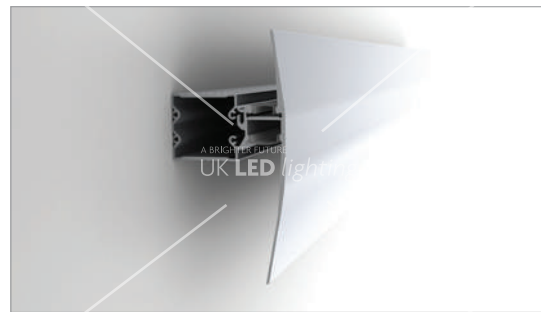

A BRIGHTER FUTURE
UK LED lighting

EL-WLL
AB-SLW
AB-SL

WALL LED LAMP

WALL LED LAMP; 131 x 33,8mm

DESCRIPTION

This is a very decorative bi directional LED wall installation profile and ideal for walking areas in hotels hallways cinemas-lobbies and restaurants e.g. Suitable for both single colour and RGB LED's with outputs up to 30W/M for a very effective colour wall wash that can be supplied in 2M lengths. The housing with a separate mounting base is discretely used both to hide the required power supply and cool the LED's.

A BRIGHTER FUTURE
UK LED lighting

EC-BA
End Caps

EL-BA

EL-BA

EC-BA

EC-WLL
End Caps

EL-WLL

ALU SQUARE PROFILE MOUNT