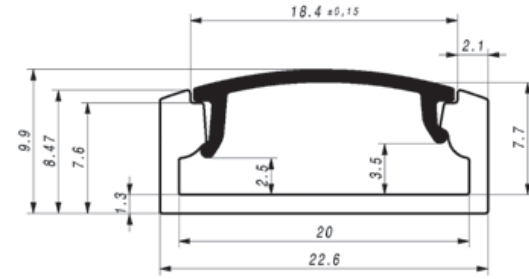

SLIM LINE WIDE 8mm

SLW8; 8 x 22,6mm

DESCRIPTION

A very stylish high quality LED profile, perfectly designed for high end kitchen undershelf or retail shelving, and facilitated with end caps and bracket accessories for surface mount option or recessed according to use.

EL-SLW8
AB-SLW

EC-SLW8

EL-SLW8

MC-SLW8

EL-SLW8
AB-SLW
MC-SLW8
EC-SLW8

EC-SLW8
End Caps

MC-SLW8
Mounting Bracket

RECESSED SLIM LINE WIDE 8mm

RSLW8; 8,47 x 29,6mm

DESCRIPTION

This unobtrusive 8mm high low profile aluminium housing, is designed for minimal light loss but with extra space from its 20mm wide internal platform, it can accommodate a double LED row for maximum light output for numerous interior design applications.