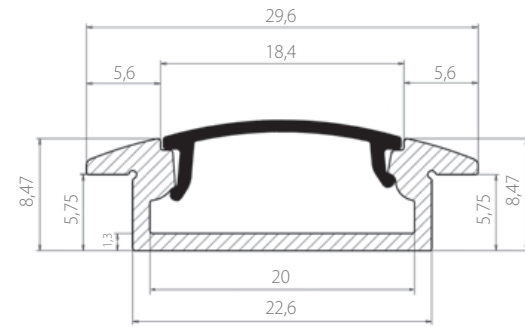

SLIM LINE WIDE 8mm

SLW8; 8 x 22,6mm

DESCRIPTION

A very stylish high quality LED profile, perfectly designed for high end kitchen undershelf or retail shelving, and facilitated with end caps and bracket accessories for surface mount option or recessed according to use.

EL-SLW8
AB-SLW

EC-SLW8

EL-SLW8

MC-SLW8

EL-SLW8
AB-SLW
MC-SLW8
EC-SLW8

EC-SLW8
End Caps

MC-SLW8
Mounting Bracket

RECESSED SLIM LINE WIDE 8mm

RSLW8; 8,47 x 29,6mm

DESCRIPTION

This unobtrusive 8mm high low profile aluminium housing, is designed for minimal light loss but with extra space from its 20mm wide internal platform, it can accommodate a double LED row for maximum light output for numerous interior design applications.