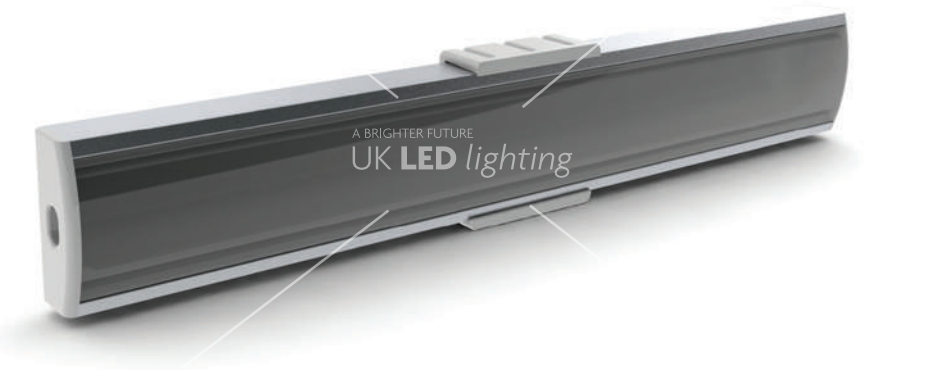

SLIM LINE WIDE 8mm

SLW8; 8 x 22,6mm

DESCRIPTION

A very stylish high quality LED profile, perfectly designed for high end kitchen undershelf or retail shelving, and facilitated with end caps and bracket accessories for surface mount option or recessed according to use.

EL-SLW8
AB-SLW

EC-SLW8

EL-SLW8

MC-SLW8

EL-SLW8
AB-SLW
MC-SLW8
EC-SLW8

EC-SLW8
End Caps

MC-SLW8
Mounting Bracket

RECESSED SLIM LINE WIDE 8mm

RSLW8; 8,47 x 29,6mm

DESCRIPTION

This unobtrusive 8mm high low profile aluminium housing, is designed for minimal light loss but with extra space from its 20mm wide internal platform, it can accommodate a double LED row for maximum light output for numerous interior design applications.