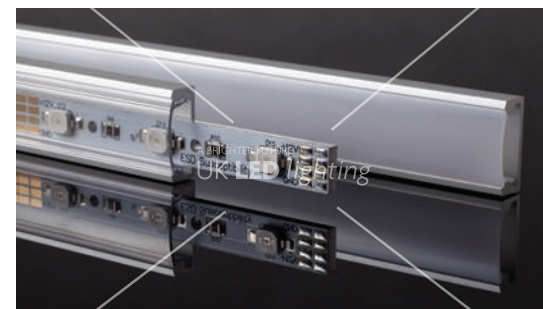

SLIM LINE WIDE 8mm

SLW8; 8 x 22,6mm

DESCRIPTION

A very stylish high quality LED profile, perfectly designed for high end kitchen undershelf or retail shelving, and facilitated with end caps and bracket accessories for surface mount option or recessed according to use.

EL-SLW8
AB-SLW

EC-SLW8

EL-SLW8

MC-SLW8

EL-SLW8
AB-SLW
MC-SLW8
EC-SLW8

EC-SLW8
End Caps

MC-SLW8
Mounting Bracket

RECESSED SLIM LINE WIDE 8mm

RSLW8; 8,47 x 29,6mm

DESCRIPTION

This unobtrusive 8mm high low profile aluminium housing, is designed for minimal light loss but with extra space from its 20mm wide internal platform, it can accommodate a double LED row for maximum light output for numerous interior design applications.