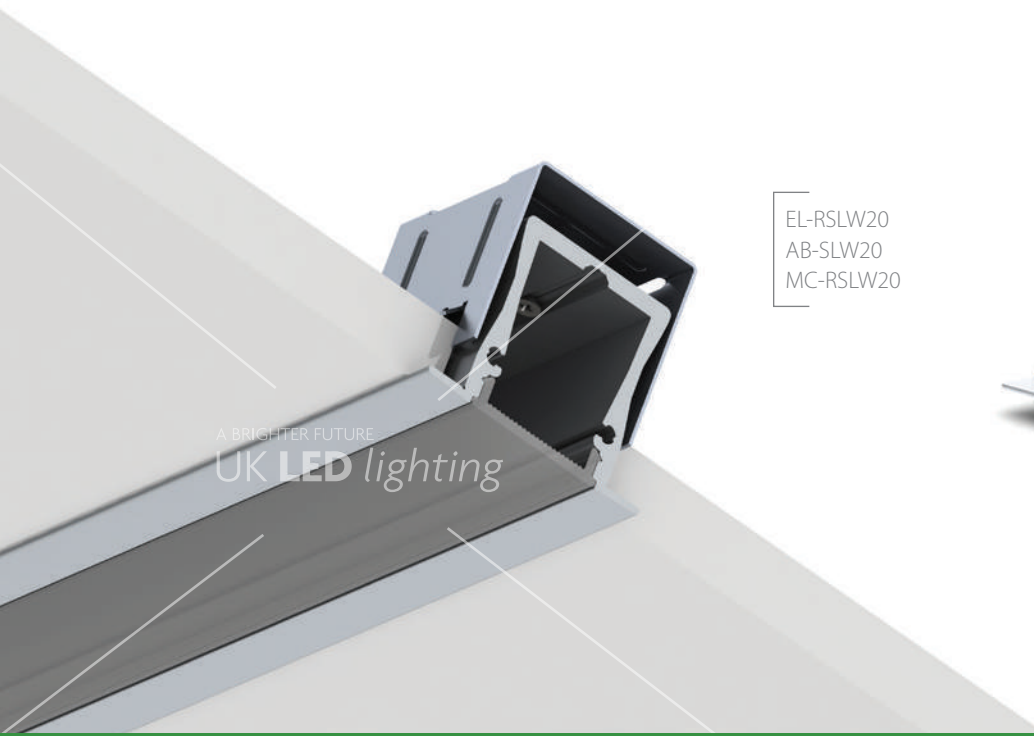

EL-RSLW20
AB-SLW20
MC-RSLW20