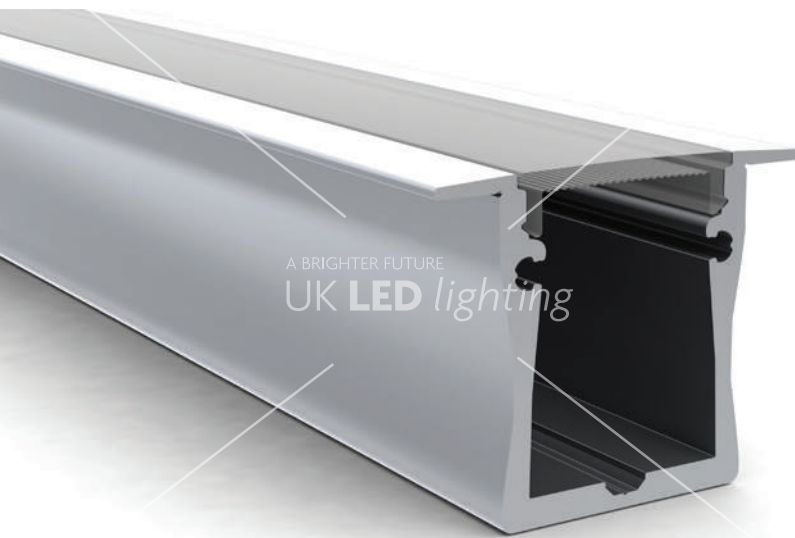

## SLIM LINE WIDE 20 mm

SLW20; 23,2 x 27,7mm **IN STOCK**

The key feature of this LED profile, is the way it has been designed as an architectural LED solution to look deceptively larger as a surface ceiling mount fitting, despite its quite modest dimensions overall. With an 18mm inside width, all rigid LED PCB's in our very wide range of options can be easily accommodated.

## RECESSED SLIM LINE WIDE 20 mm

RSLW 20; 34,2 x 27,7mm **IN STOCK**

An eye catching wider recessed LED profile option; designed for use in gypsum ceilings, walls, store shelving and wood furniture, and though unobtrusive in actual size, the line of light through the frosted diffuser, creates the illusion the fitting is much bigger than it actually is.

## DESCRIPTION

This profile is a design modification of Slim Line Wide 20mm for side wall mounting for downward illumination. With a small mounting base and matching end caps, SLW20B is a very striking looking LED luminaire profile which can accommodate 18mm wide PCB to deliver impressive levels of light from such a small housing.