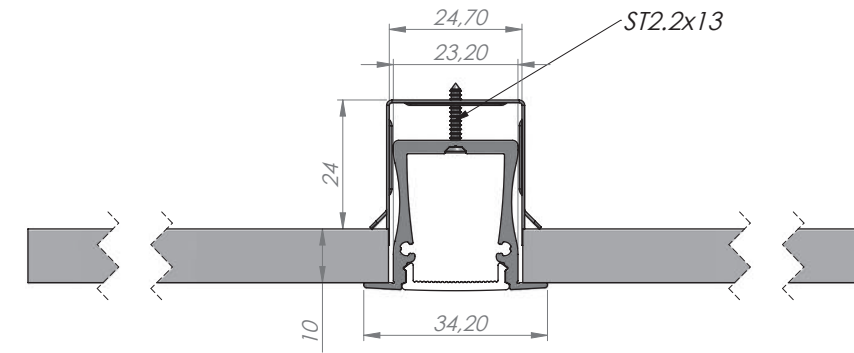

## SLIM LINE WIDE 20 mm

SLW20; 23,2 x 27,7mm **IN STOCK**

The key feature of this LED profile, is the way it has been designed as an architectural LED solution to look deceptively larger as a surface ceiling mount fitting, despite its quite modest dimensions overall. With an 18mm inside width, all rigid LED PCB's in our very wide range of options can be easily accommodated.

## RECESSED SLIM LINE WIDE 20 mm

RSLW 20; 34,2 x 27,7mm **IN STOCK**

An eye catching wider recessed LED profile option; designed for use in gypsum ceilings, walls, store shelving and wood furniture, and though unobtrusive in actual size, the line of light through the frosted diffuser, creates the illusion the fitting is much bigger than it actually is.

# SLW20B WALL INSTALLED LED PROFILE

SLW20B 27,4 x 36,15mm with the side wall mounting base

EL-SLW20B  
AB-SLW20

BA-SLW20

EC-BA-H2

## DESCRIPTION

This profile is a design modification of Slim Line Wide 20mm for side wall mounting for downward illumination. With a small mounting base and matching end caps, SLW20B is a very striking looking LED luminaire profile which can accommodate 18mm wide PCB to deliver impressive levels of light from such a small housing.