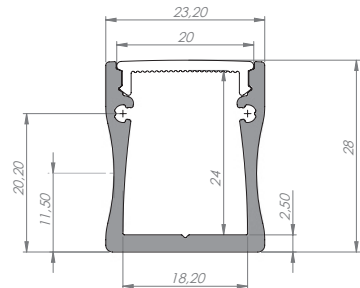

SLIM LINE WIDE 20 mm

SLW20; 23,2 x 27,7mm **IN STOCK**

The key feature of this LED profile, is the way it has been designed as an architectural LED solution to look deceptively larger as a surface ceiling mount fitting, despite its quite modest dimensions overall. With an 18mm inside width, all rigid LED PCB's in our very wide range of options can be easily accommodated.