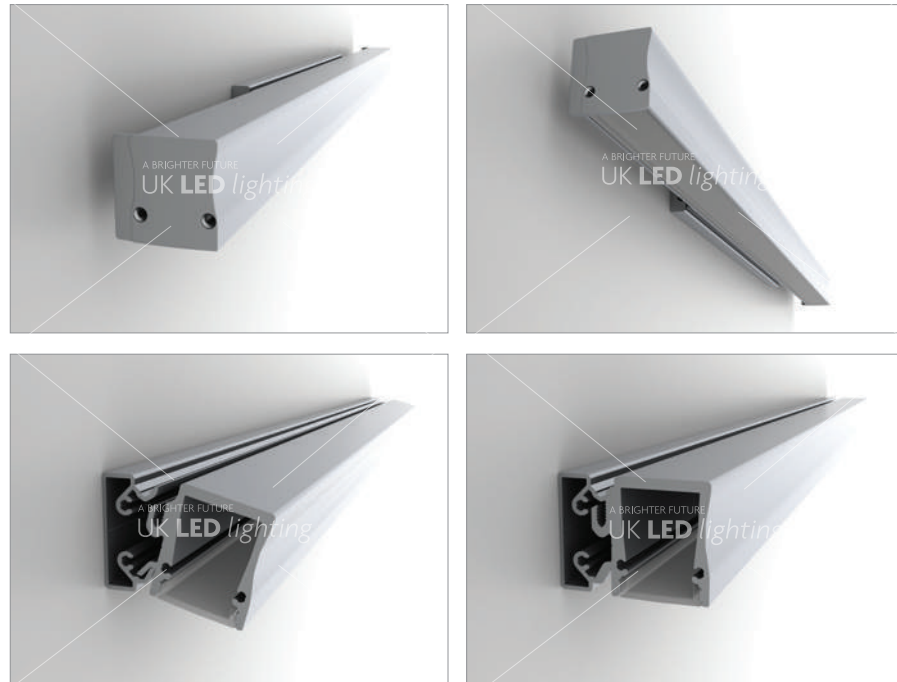

## SLIM LINE WIDE 20 mm

SLW20; 23,2 x 27,7mm **IN STOCK**

The key feature of this LED profile, is the way it has been designed as an architectural LED solution to look deceptively larger as a surface ceiling mount fitting, despite its quite modest dimensions overall. With an 18mm inside width, all rigid LED PCB's in our very wide range of options can be easily accommodated.

## RECESSED SLIM LINE WIDE 20 mm

RSLW 20; 34,2 x 27,7mm **IN STOCK**

An eye catching wider recessed LED profile option; designed for use in gypsum ceilings, walls, store shelving and wood furniture, and though unobtrusive in actual size, the line of light through the frosted diffuser, creates the illusion the fitting is much bigger than it actually is.

# SLW20B WALL INSTALLED LED PROFILE

SLW20B 27,4 x 36,15mm with the side wall mounting base

EL-SLW20B  
AB-SLW20

BA-SLW20

EC-BA-H2

## DESCRIPTION

This profile is a design modification of Slim Line Wide 20mm for side wall mounting for downward illumination. With a small mounting base and matching end caps, SLW20B is a very striking looking LED luminaire profile which can accommodate 18mm wide PCB to deliver impressive levels of light from such a small housing.