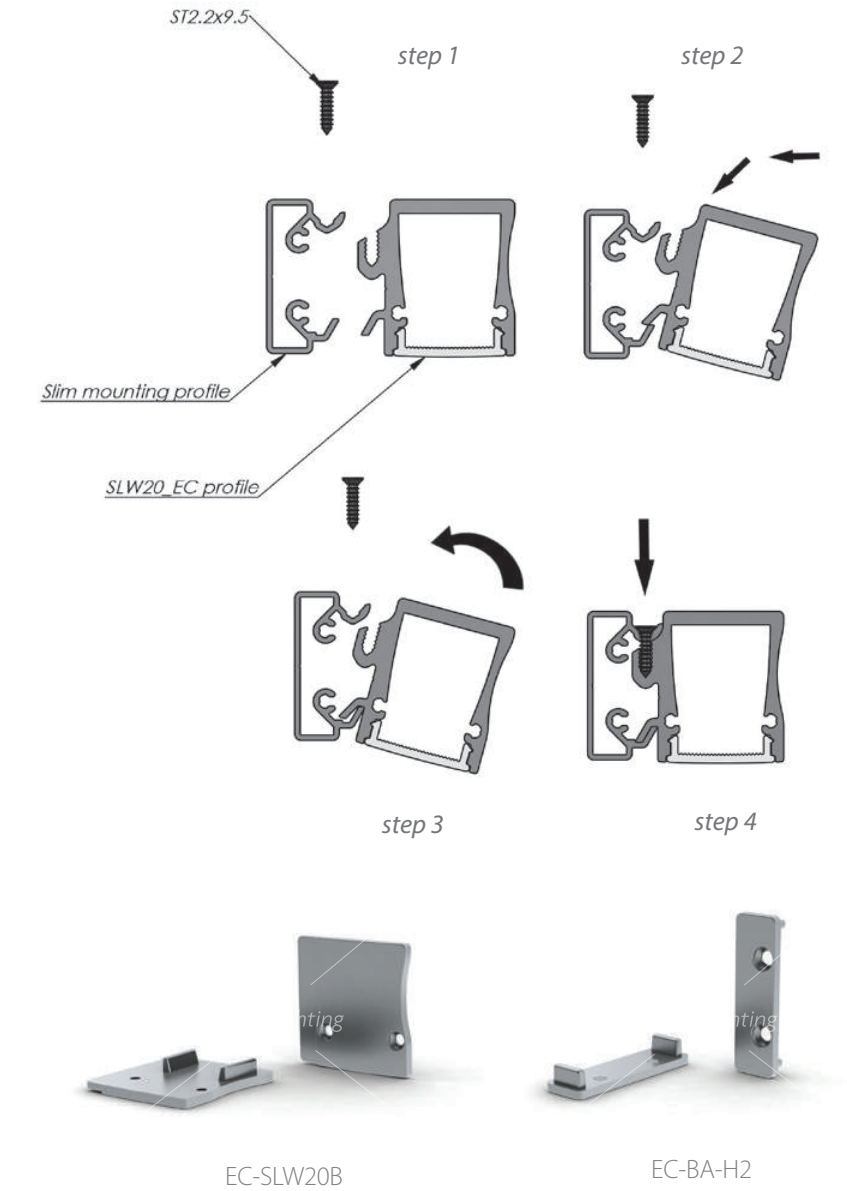

EC-BA-H2

SLW20 EXTRA CLIP MOUNT

EC-SLW20B