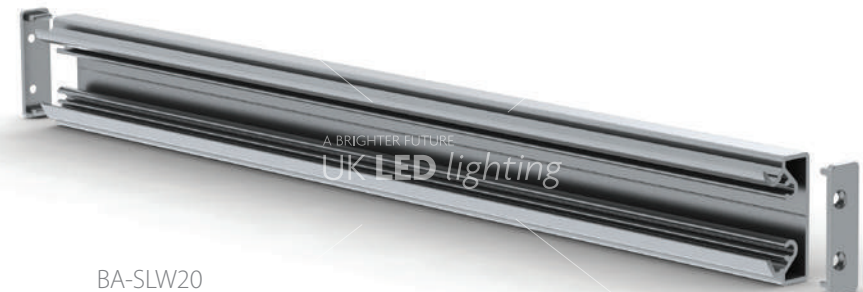

## RECESSED SLIM LINE WIDE 20 mm

RSLW 20; 34,2 x 27,7mm **IN STOCK**

An eye catching wider recessed LED profile option; designed for use in gypsum ceilings, walls, store shelving and wood furniture, and though unobtrusive in actual size, the line of light through the frosted diffuser, creates the illusion the fitting is much bigger than it actually is.

EL-RSLW20  
AB-SLW20  
EC-RSLW20

EL-RSLW20  
AB-SLW20

EL-RSLW20  
AB-SLW20  
MC-RSLW20

EC-RSLW20  
End Caps

MC-RSLW20  
Mounting Bracket

# SLW20B WALL INSTALLED LED PROFILE

SLW20B 27,4 x 36,15mm with the side wall mounting base

EL-SLW20B  
AB-SLW20

BA-SLW20

EC-BA-H2

## DESCRIPTION

This profile is a design modification of Slim Line Wide 20mm for side wall mounting for downward illumination. With a small mounting base and matching end caps, SLW20B is a very striking looking LED luminaire profile which can accommodate 18mm wide PCB to deliver impressive levels of light from such a small housing.