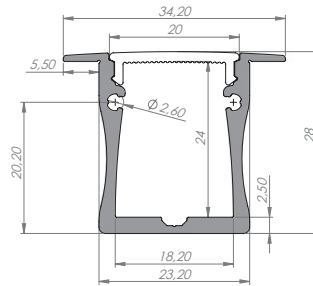

## SLIM LINE WIDE 20 mm

SLW20; 23,2 x 27,7mm **IN STOCK**

The key feature of this LED profile, is the way it has been designed as an architectural LED solution to look deceptively larger as a surface ceiling mount fitting, despite its quite modest dimensions overall. With an 18mm inside width, all rigid LED PCB's in our very wide range of options can be easily accommodated.

## RECESSED SLIM LINE WIDE 20 mm

RSLW 20; 34,2 x 27,7mm **IN STOCK**

An eye catching wider recessed LED profile option; designed for use in gypsum ceilings, walls, store shelving and wood furniture, and though unobtrusive in actual size, the line of light through the frosted diffuser, creates the illusion the fitting is much bigger than it actually is.

# SLW20B WALL INSTALLED LED PROFILE

SLW20B 27,4 x 36,15mm with the side wall mounting base

EL-SLW20B  
AB-SLW20

BA-SLW20

EC-BA-H2

## DESCRIPTION

This profile is a design modification of Slim Line Wide 20mm for side wall mounting for downward illumination. With a small mounting base and matching end caps, SLW20B is a very striking looking LED luminaire profile which can accommodate 18mm wide PCB to deliver impressive levels of light from such a small housing.