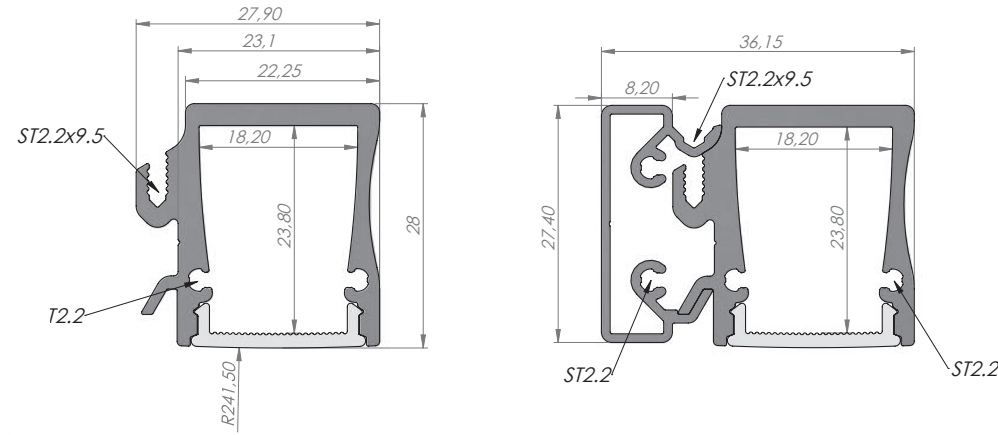

## RECESSED SLIM LINE WIDE 20 mm

RSLW 20; 34,2 x 27,7mm **IN STOCK**

An eye catching wider recessed LED profile option; designed for use in gypsum ceilings, walls, store shelving and wood furniture, and though unobtrusive in actual size, the line of light through the frosted diffuser, creates the illusion the fitting is much bigger than it actually is.

EL-RSLW20  
AB-SLW20  
EC-RSLW20

EL-RSLW20  
AB-SLW20

EL-RSLW20  
AB-SLW20  
MC-RSLW20

EC-RSLW20  
End Caps

MC-RSLW20  
Mounting Bracket

# SLW20B WALL INSTALLED LED PROFILE

SLW20B 27,4 x 36,15mm with the side wall mounting base

EL-SLW20B  
AB-SLW20

BA-SLW20

EC-BA-H2

## DESCRIPTION

This profile is a design modification of Slim Line Wide 20mm for side wall mounting for downward illumination. With a small mounting base and matching end caps, SLW20B is a very striking looking LED luminaire profile which can accommodate 18mm wide PCB to deliver impressive levels of light from such a small housing.