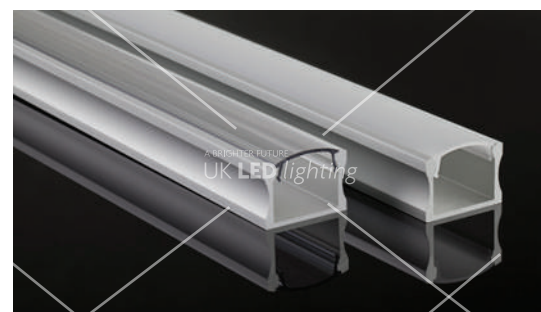

EL-SLW15
AB-SLW

SLIM LINE WIDE 15mm

SLW15; 15 x 22,6mm

EC-SLW15
End Caps

MC-SLW15
Mounting Bracket

DESCRIPTION

Not to be confused with slim line 15mm, this wider LED profile option (internally +6mm) that allows for the use of higher output LED (30W/M) whilst still retaining its low profile unobtrusive appearance. Ideal for interior design applications in hotels- restaurants-exhibition centres e.g.