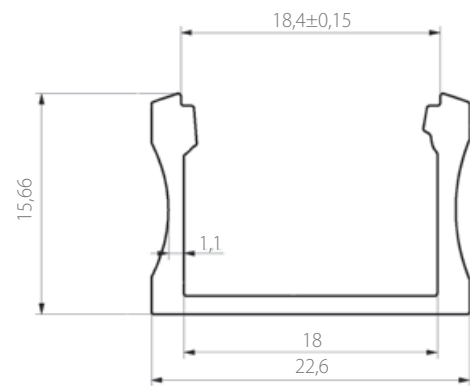

EL-SLW15
AB-SLW

SLIM LINE WIDE 15mm

SLW15; 15 x 22,6mm

EC-SLW15
End Caps

MC-SLW15
Mounting Bracket

DESCRIPTION

Not to be confused with slim line 15mm, this wider LED profile option (internally +6mm) that allows for the use of higher output LED (30W/M) whilst still retaining its low profile unobtrusive appearance. Ideal for interior design applications in hotels- restaurants-exhibition centres e.g.