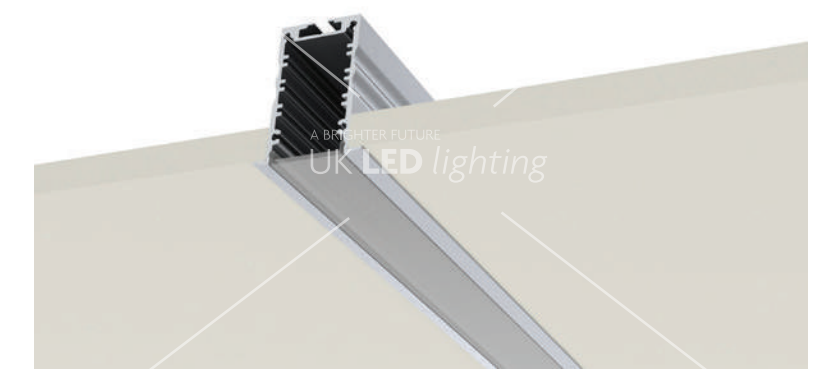

RPLS30 INSTALLATION OPTIONS

WITH FIRE RESTRICTIONS