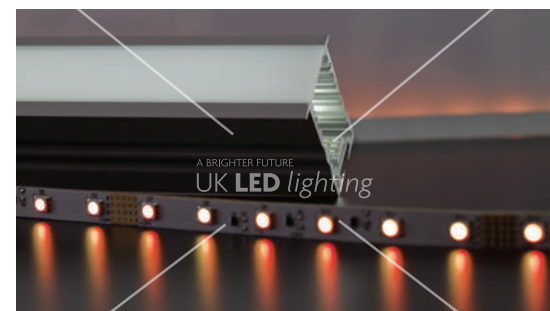

DESCRIPTION

Is available in either suspension or surface ceiling mount options, and comes with a separate bottom chamber to house drivers and cables. Suitable for use with high power LED options, this elegant looking high silver anodised profile has been specifically tailored for hotel, restaurant, and retail applications.

EL-RPLS  
AB-PLS

EL-RPLS  
AB-PLS  
EC-RPLS

EC-RPLS  
Aluminum end caps

RECESSED POWER LINE SLIM 30mm

RPLS30; 30 x 65mm

EL-RPLS  
AB-PLS

EL-RPLS  
AB-PLS  
EC-RPLS

EC-RPLS  
Aluminium end cap

DESCRIPTION

A very stylish recessed LED profile, specifically designed for built in gypsum ceiling applications, that features both a deep and robust aluminium housing, in order to facilitate high output LED (30W/M) with total LED's dot free appearance, ensuring a solid evenness of light. Slim 30 profiles are ideal as an alternative to fluorescent ceiling solutions for all hotels, retail and office installations where low maintenance and energy savings are principal considerations.