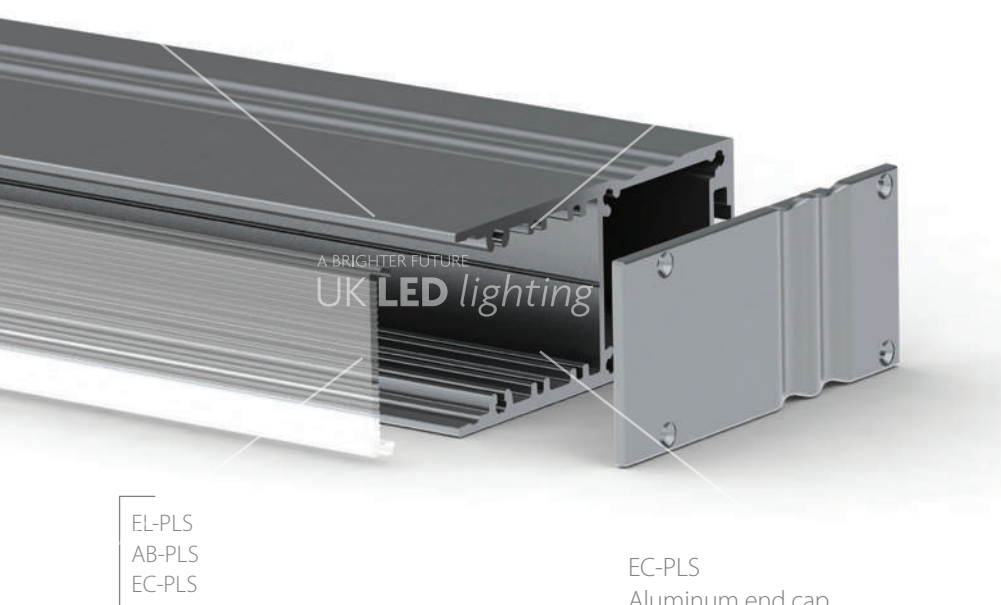

ALU-CEILING INSTALLATION OPTIONS

POWER LINE SLIM 30mm

PLS30; 30 x 65mm

EL-PLS  
AB-PLS

EL-PLS  
AB-PLS  
EC-PLS

EL-PLS  
AB-PLS  
EC-PLS

EL-PLS  
AB-PLS  
EC-PLS

EC-RPLS  
Aluminum end cap

DESCRIPTION

Is available in either suspension or surface ceiling mount options, and comes with a separate bottom chamber to house drivers and cables. Suitable for use with high power LED options, this elegant looking high silver anodised profile has been specifically tailored for hotel, restaurant, and retail applications.

EL-RPLS  
AB-PLS

EL-RPLS  
AB-PLS  
EC-RPLS

EC-RPLS  
Aluminum end caps

RECESSED POWER LINE SLIM 30mm

RPLS30; 30 x 65mm

EL-RPLS  
AB-PLS

EL-RPLS  
AB-PLS  
EC-RPLS

EC-RPLS  
Aluminium end cap

DESCRIPTION

A very stylish recessed LED profile, specifically designed for built in gypsum ceiling applications, that features both a deep and robust aluminium housing, in order to facilitate high output LED (30W/M) with total LED's dot free appearance, ensuring a solid evenness of light. Slim 30 profiles are ideal as an alternative to fluorescent ceiling solutions for all hotels, retail and office installations where low maintenance and energy savings are principal considerations.