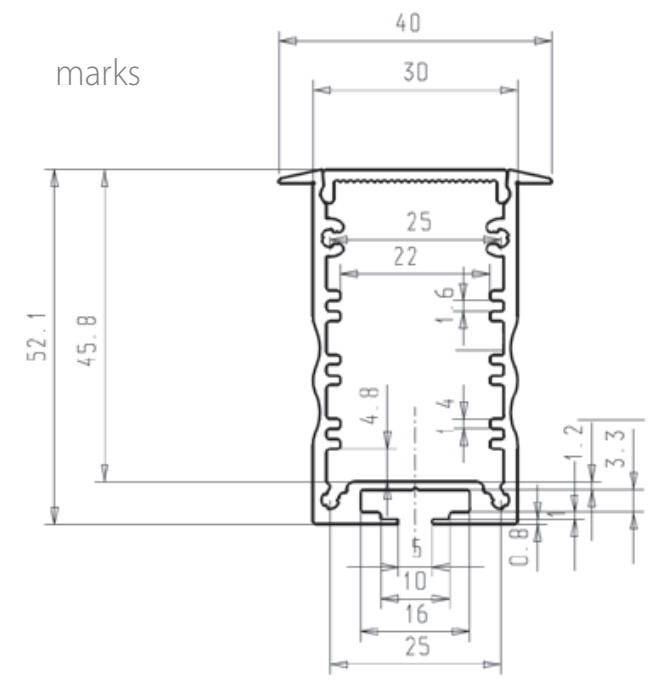

EL-RPLS  
AB-PLS

EL-RPLS  
AB-PLS  
EC-RPLS

EC-RPLS  
Aluminum end caps

RECESSED POWER LINE SLIM 30mm

RPLS30; 30 x 65mm

EL-RPLS  
AB-PLS

EL-RPLS  
AB-PLS  
EC-RPLS

EC-RPLS  
Aluminium end cap

DESCRIPTION

A very stylish recessed LED profile, specifically designed for built in gypsum ceiling applications, that features both a deep and robust aluminium housing, in order to facilitate high output LED (30W/M) with total LED's dot free appearance, ensuring a solid evenness of light. Slim 30 profiles are ideal as an alternative to fluorescent ceiling solutions for all hotels, retail and office installations where low maintenance and energy savings are principal considerations.