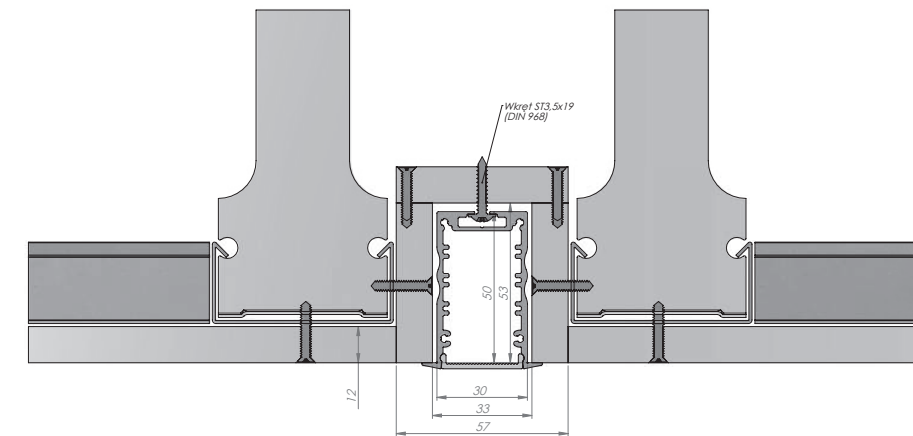

RPLS30 INSTALLATION OPTIONS

WITH FIRE RESTRICTIONS