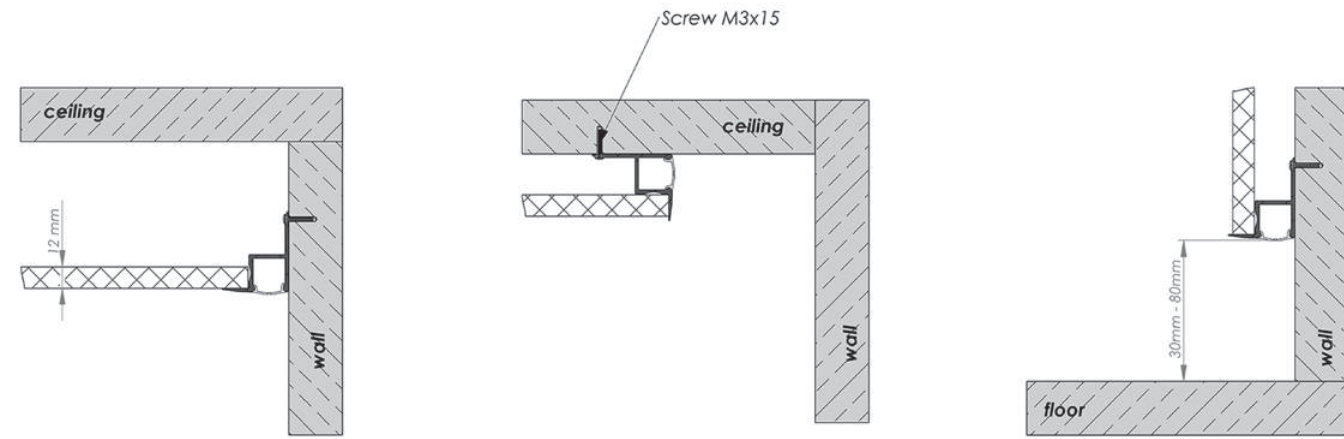

ALU-CEILING INSTALLATION OPTIONS

POWER LINE SLIM 30mm

PLS30; 30 x 65mm

EL-PLS  
AB-PLS

EL-PLS  
AB-PLS  
EC-PLS

EL-PLS  
AB-PLS  
EC-PLS

EL-PLS  
AB-PLS  
EC-PLS

EC-RPLS  
Aluminum end cap

DESCRIPTION

Is available in either suspension or surface ceiling mount options, and comes with a separate bottom chamber to house drivers and cables. Suitable for use with high power LED options, this elegant looking high silver anodised profile has been specifically tailored for hotel, restaurant, and retail applications.

EL-RPLS  
AB-PLS

EL-RPLS  
AB-PLS  
EC-RPLS

EC-RPLS  
Aluminum end caps

RECESSED POWER LINE SLIM 30mm

RPLS30; 30 x 65mm

EL-RPLS  
AB-PLS

EL-RPLS  
AB-PLS  
EC-RPLS

EC-RPLS  
Aluminium end cap

DESCRIPTION

A very stylish recessed LED profile, specifically designed for built in gypsum ceiling applications, that features both a deep and robust aluminium housing, in order to facilitate high output LED (30W/M) with total LED's dot free appearance, ensuring a solid evenness of light. Slim 30 profiles are ideal as an alternative to fluorescent ceiling solutions for all hotels, retail and office installations where low maintenance and energy savings are principal considerations.