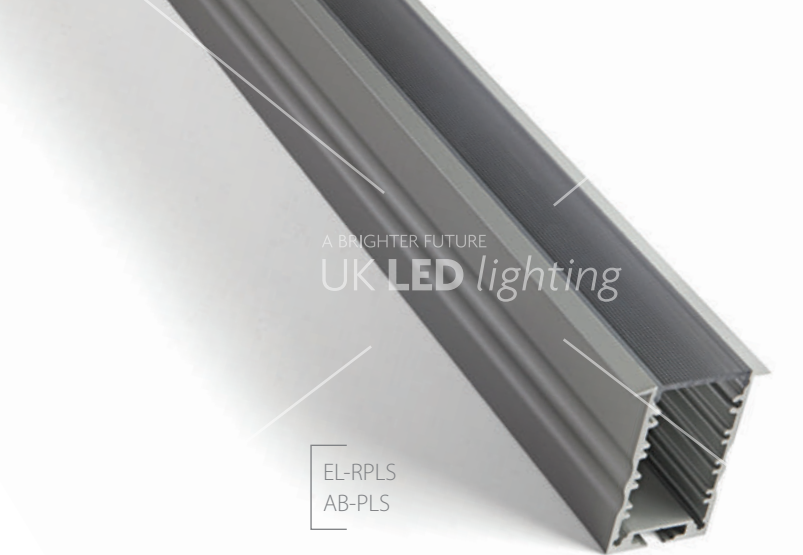

ALU-CEILING INSTALLATION OPTIONS

POWER LINE SLIM 30mm

PLS30; 30 x 65mm

EL-PLS  
AB-PLS

EL-PLS  
AB-PLS  
EC-PLS

EL-PLS  
AB-PLS  
EC-PLS

EL-PLS  
AB-PLS  
EC-PLS

EC-RPLS  
Aluminum end cap

DESCRIPTION

Is available in either suspension or surface ceiling mount options, and comes with a separate bottom chamber to house drivers and cables. Suitable for use with high power LED options, this elegant looking high silver anodised profile has been specifically tailored for hotel, restaurant, and retail applications.

EL-RPLS  
AB-PLS

EL-RPLS  
AB-PLS  
EC-RPLS

EC-RPLS  
Aluminum end caps

RECESSED POWER LINE SLIM 30mm

RPLS30; 30 x 65mm

EL-RPLS  
AB-PLS

EL-RPLS  
AB-PLS  
EC-RPLS

EC-RPLS  
Aluminium end cap

DESCRIPTION

A very stylish recessed LED profile, specifically designed for built in gypsum ceiling applications, that features both a deep and robust aluminium housing, in order to facilitate high output LED (30W/M) with total LED's dot free appearance, ensuring a solid evenness of light. Slim 30 profiles are ideal as an alternative to fluorescent ceiling solutions for all hotels, retail and office installations where low maintenance and energy savings are principal considerations.