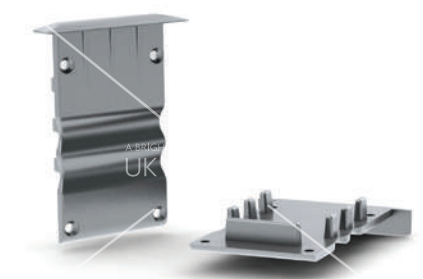

ALU-CEILING INSTALLATION OPTIONS

POWER LINE SLIM 30mm

PLS30; 30 x 65mm

EL-PLS  
AB-PLS

EL-PLS  
AB-PLS  
EC-PLS

EL-PLS  
AB-PLS  
EC-PLS

EL-PLS  
AB-PLS  
EC-PLS

EC-RPLS  
Aluminum end cap

DESCRIPTION

Is available in either suspension or surface ceiling mount options, and comes with a separate bottom chamber to house drivers and cables. Suitable for use with high power LED options, this elegant looking high silver anodised profile has been specifically tailored for hotel, restaurant, and retail applications.

EL-RPLS  
AB-PLS

EL-RPLS  
AB-PLS  
EC-RPLS

EC-RPLS  
Aluminum end caps

RECESSED POWER LINE SLIM 30mm

RPLS30; 30 x 65mm

EL-RPLS  
AB-PLS

EL-RPLS  
AB-PLS  
EC-RPLS

EC-RPLS  
Aluminium end cap

DESCRIPTION

A very stylish recessed LED profile, specifically designed for built in gypsum ceiling applications, that features both a deep and robust aluminium housing, in order to facilitate high output LED (30W/M) with total LED's dot free appearance, ensuring a solid evenness of light. Slim 30 profiles are ideal as an alternative to fluorescent ceiling solutions for all hotels, retail and office installations where low maintenance and energy savings are principal considerations.