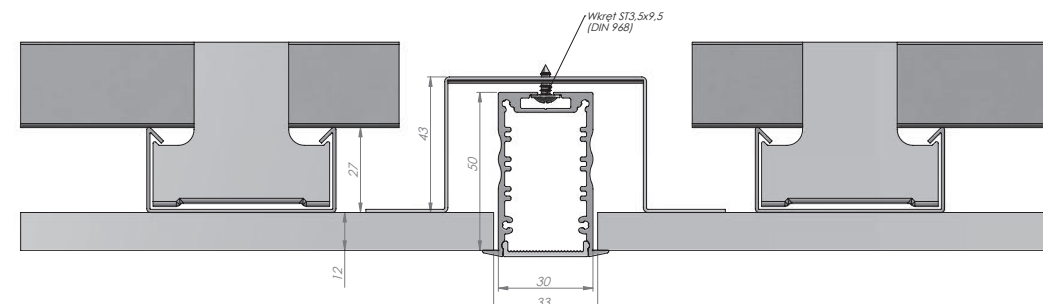

WITH NO FIRE RESTRICTIONS