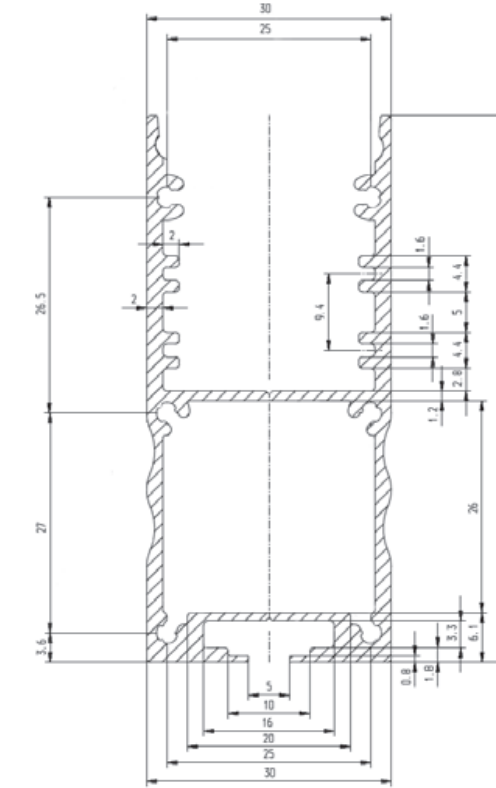

ALU-CEILING INSTALLATION OPTIONS

POWER LINE SLIM 30mm

PLS30; 30 x 65mm

EL-PLS  
AB-PLS

EL-PLS  
AB-PLS  
EC-PLS

EL-PLS  
AB-PLS  
EC-PLS

EL-PLS  
AB-PLS  
EC-PLS

EC-RPLS  
Aluminum end cap

EL-RPLS  
AB-PLS

EL-RPLS  
AB-PLS  
EC-RPLS

EC-RPLS  
Aluminum end caps

RECESSED POWER LINE SLIM 30mm

RPLS30; 30 x 65mm

EL-RPLS  
AB-PLS

EL-RPLS  
AB-PLS  
EC-RPLS

EC-RPLS  
Aluminium end cap