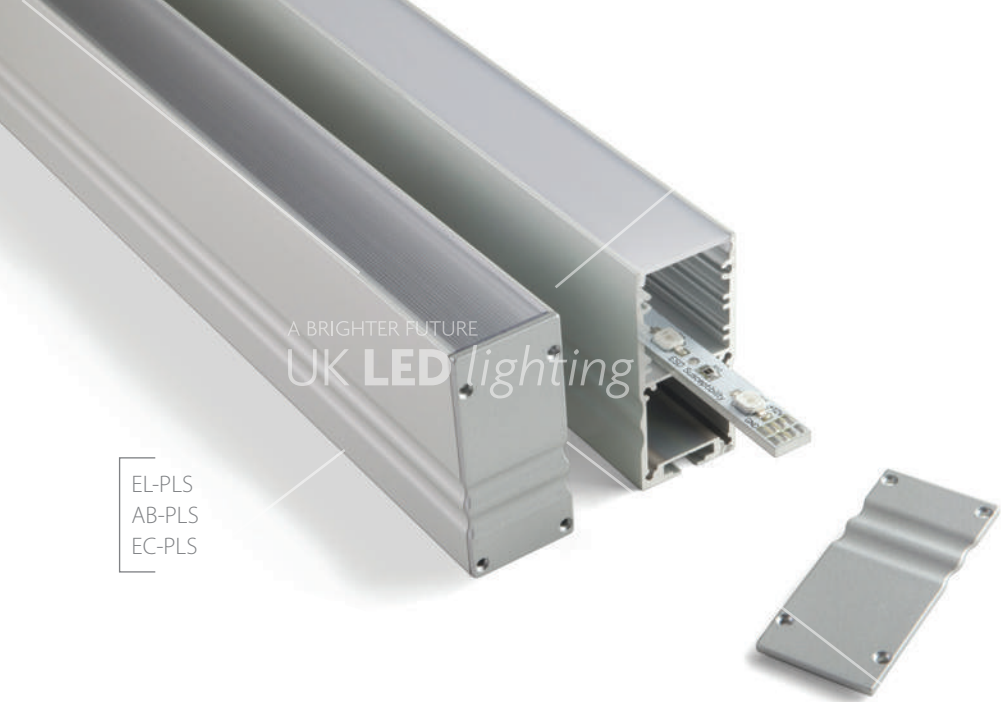

ALU-CEILING INSTALLATION OPTIONS

POWER LINE SLIM 30mm

PLS30; 30 x 65mm

EL-PLS  
AB-PLS

EL-PLS  
AB-PLS  
EC-PLS

EL-PLS  
AB-PLS  
EC-PLS

EL-PLS  
AB-PLS  
EC-PLS

EC-RPLS  
Aluminum end cap

DESCRIPTION

Is available in either suspension or surface ceiling mount options, and comes with a separate bottom chamber to house drivers and cables. Suitable for use with high power LED options, this elegant looking high silver anodised profile has been specifically tailored for hotel, restaurant, and retail applications.

EL-RPLS  
AB-PLS

EL-RPLS  
AB-PLS  
EC-RPLS

EC-RPLS  
Aluminum end caps

RECESSED POWER LINE SLIM 30mm

RPLS30; 30 x 65mm

EL-RPLS  
AB-PLS

EL-RPLS  
AB-PLS  
EC-RPLS

EC-RPLS  
Aluminium end cap

DESCRIPTION

A very stylish recessed LED profile, specifically designed for built in gypsum ceiling applications, that features both a deep and robust aluminium housing, in order to facilitate high output LED (30W/M) with total LED's dot free appearance, ensuring a solid evenness of light. Slim 30 profiles are ideal as an alternative to fluorescent ceiling solutions for all hotels, retail and office installations where low maintenance and energy savings are principal considerations.