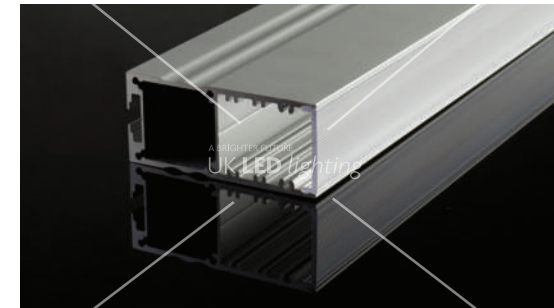

ALU-CEILING INSTALLATION OPTIONS

POWER LINE SLIM 30mm

PLS30; 30 x 65mm

EL-PLS  
AB-PLS

EL-PLS  
AB-PLS  
EC-PLS

EL-PLS  
AB-PLS  
EC-PLS

EL-PLS  
AB-PLS  
EC-PLS

EC-RPLS  
Aluminum end cap

DESCRIPTION

Is available in either suspension or surface ceiling mount options, and comes with a separate bottom chamber to house drivers and cables. Suitable for use with high power LED options, this elegant looking high silver anodised profile has been specifically tailored for hotel, restaurant, and retail applications.

EL-RPLS  
AB-PLS

EL-RPLS  
AB-PLS  
EC-RPLS

EC-RPLS  
Aluminum end caps

RECESSED POWER LINE SLIM 30mm

RPLS30; 30 x 65mm

EL-RPLS  
AB-PLS

EL-RPLS  
AB-PLS  
EC-RPLS

EC-RPLS  
Aluminium end cap

DESCRIPTION

A very stylish recessed LED profile, specifically designed for built in gypsum ceiling applications, that features both a deep and robust aluminium housing, in order to facilitate high output LED (30W/M) with total LED's dot free appearance, ensuring a solid evenness of light. Slim 30 profiles are ideal as an alternative to fluorescent ceiling solutions for all hotels, retail and office installations where low maintenance and energy savings are principal considerations.