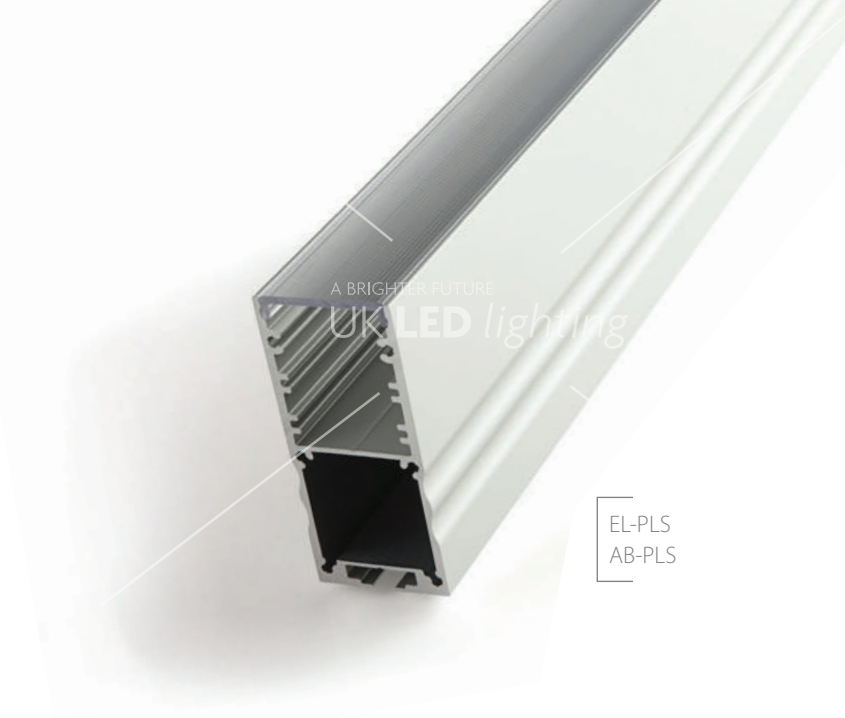

ALU-CEILING INSTALLATION OPTIONS

POWER LINE SLIM 30mm

PLS30; 30 x 65mm

EL-PLS  
AB-PLS

EL-PLS  
AB-PLS  
EC-PLS

EL-PLS  
AB-PLS  
EC-PLS

EL-PLS  
AB-PLS  
EC-PLS

EC-RPLS  
Aluminum end cap

DESCRIPTION

Is available in either suspension or surface ceiling mount options, and comes with a separate bottom chamber to house drivers and cables. Suitable for use with high power LED options, this elegant looking high silver anodised profile has been specifically tailored for hotel, restaurant, and retail applications.

EL-RPLS  
AB-PLS

EL-RPLS  
AB-PLS  
EC-RPLS

EC-RPLS  
Aluminum end caps

RECESSED POWER LINE SLIM 30mm

RPLS30; 30 x 65mm

EL-RPLS  
AB-PLS

EL-RPLS  
AB-PLS  
EC-RPLS

EC-RPLS  
Aluminium end cap

DESCRIPTION

A very stylish recessed LED profile, specifically designed for built in gypsum ceiling applications, that features both a deep and robust aluminium housing, in order to facilitate high output LED (30W/M) with total LED's dot free appearance, ensuring a solid evenness of light. Slim 30 profiles are ideal as an alternative to fluorescent ceiling solutions for all hotels, retail and office installations where low maintenance and energy savings are principal considerations.