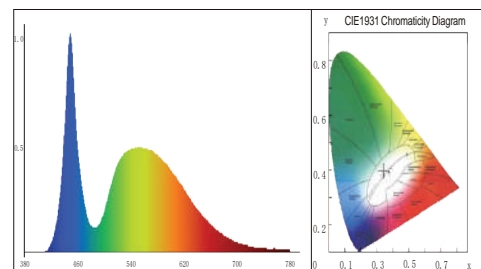

CIE1931 Chromaticity Diagram