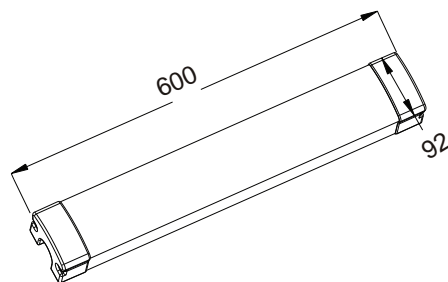

## Linear Horizon Bulkhead 0.6m 20 Watts

LDT /IES files

IP65

High CRI option

Dimmable

50,000 hours

Part No.	UKL-H0.6-20-40
CCT	3000k-3500k / 4000k -4500k / 5000K -5500k / 6000k
LED Type	SMD 2835
Lumen CRI 85	Striped: 2100 - 2300 Frosted: 1900 - 2100
LUX 5500-5500k	1m: 740 - 760 2m: 180-200 3m: 80-100
Beam Angle	135°
Power Consumption (per metre)	20 Watts
Volt/AC/DC	100-240/ 30-40