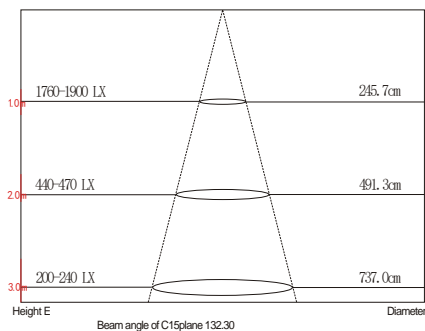

## Linear Horizon Bulkhead 0.6m 20 Watts

LDT /IES files

IP65

High CRI option

Dimmable

50,000 hours

Part No.	UKL-H0.6-20-40
CCT	3000k-3500k / 4000k -4500k / 5000K -5500k / 6000k
LED Type	SMD 2835
Lumen CRI 85	Striped: 2100 - 2300 Frosted: 1900 - 2100
LUX 5500-5500k	1m: 740 - 760 2m: 180-200 3m: 80-100
Beam Angle	135°
Power Consumption (per metre)	20 Watts
Volt/AC/DC	100-240/ 30-40

Lux distance curve(lux)

LUMINOUS INTENSITY DISTRIBUTION DIAGRAM

CIE1931 Chromaticity Diagram

Head Office  
UK LED Lighting  
Derby Road  
Kingsbridge  
Devon  
TQ7 1JL

Tel: +44 (0)1548 853878  
Fax: +44 (0)1548 856820  
Email: enquiries@ukledlighting.com