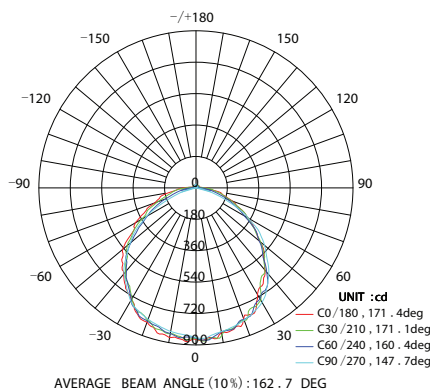

## Linear Horizon Bulkhead 0.6m 20 Watts

LDT /IES files

IP65

High CRI option

Dimmable

50,000 hours

Part No.	UKL-H0.6-20-40
CCT	3000k-3500k / 4000k -4500k / 5000K -5500k / 6000k
LED Type	SMD 2835
Lumen CRI 85	Striped: 2100 - 2300 Frosted: 1900 - 2100
LUX 5500-5500k	1m: 740 - 760 2m: 180-200 3m: 80-100
Beam Angle	135°
Power Consumption (per metre)	20 Watts
Volt/AC/DC	100-240/ 30-40

Lux distance curve(lux)

LUMINOUS INTENSITY DISTRIBUTION DIAGRAM

CIE1931 Chromaticity Diagram

Head Office  
UK LED Lighting  
Derby Road  
Kingsbridge  
Devon  
TQ7 1JL

Tel: +44 (0)1548 853878  
Fax: +44 (0)1548 856820  
Email: enquiries@ukledlighting.com