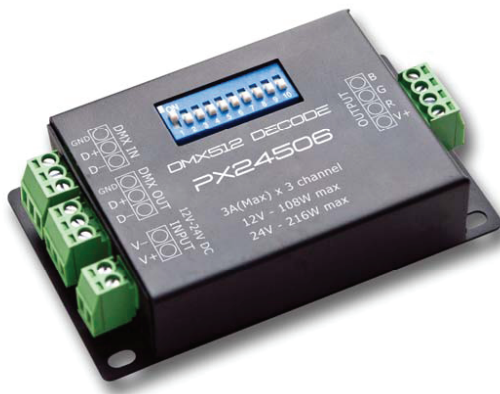

A BRIGHTER FUTURE

UK LED lighting

DMX Slave PX24506

DMX IN / OUT

9 AMP

50,000 hours life

DMX 512

Part No.	PX24506
Power Supply	DC 12-24V
Housing	<1W
Power Distribution	<216W (24v); <108W (12v)
Operation Temperature	0 - 50°C
Dimension (mm)	86 (L) x 51 (W) x 17.8 (H)
Weight	110g