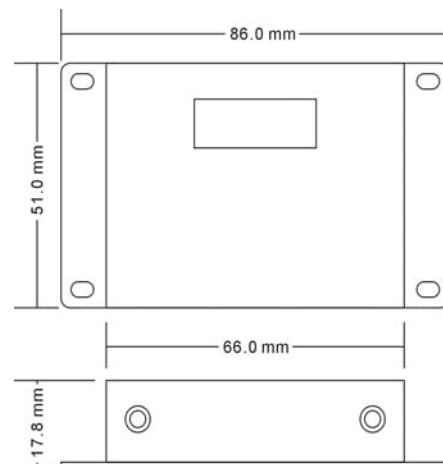

A BRIGHTER FUTURE

UK LED lighting

DMX Slave PX24506

DMX IN / OUT

9 AMP

50,000 hours life

DMX 512

Part No.	PX24506
Power Supply	DC 12-24V
Housing	<1W
Power Distribution	<216W (24v); <108W (12v)
Operation Temperature	0 - 50°C
Dimension (mm)	86 (L) x 51 (W) x 17.8 (H)
Weight	110g