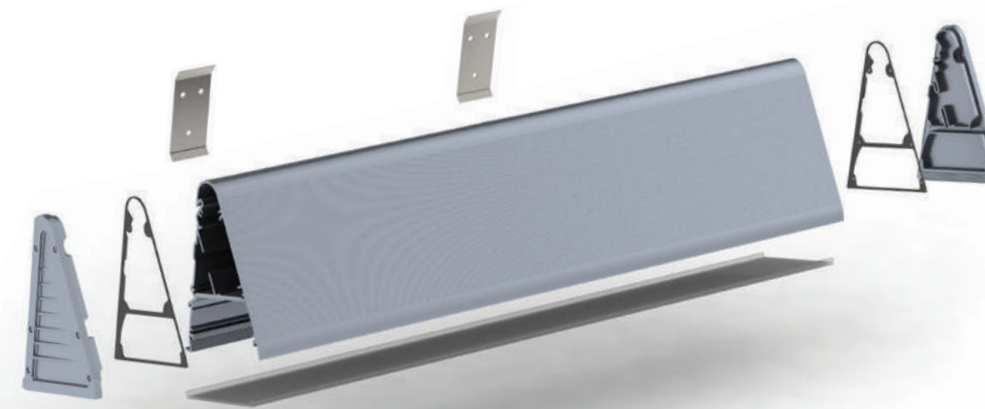

ALU-TRIANGLE LED PROFILE

ALU-TRIANGLE; 125 x 82mm

This large triangular profile has been specifically designed as a 35 degree down wash wall façade luminaire both for internal and external areas, though equally suitable for floor or shelving applications such as window retail and stage lighting. Being a very robust profile (2Kg/M) it is capable of handling high power LED's up to 50W/M for large illumination features.

EL-TRI

ALU-TRIANGLE PROFILE MOUNT

GA-TRI EC-TRI

EL-TRI