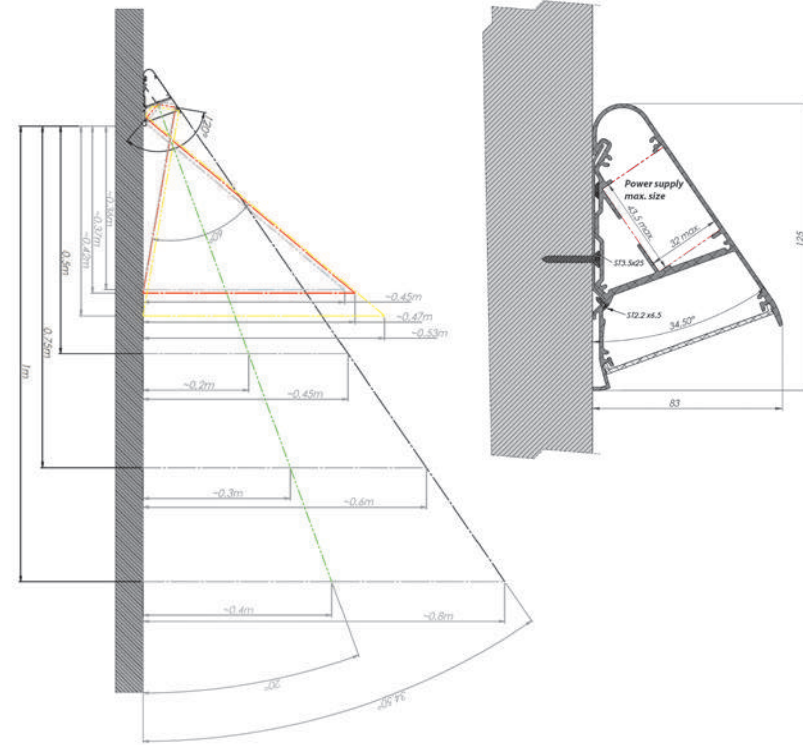

ALU-TRIANGLE LED PROFILE

ALU-TRIANGLE; 125 x 82mm

This large triangular profile has been specifically designed as a 35 degree down wash wall façade luminaire both for internal and external areas, though equally suitable for floor or shelving applications such as window retail and stage lighting. Being a very robust profile (2Kg/M) it is capable of handling high power LED's up to 50W/M for large illumination features.

EL-TRI

ALU-TRIANGLE PROFILE MOUNT

GA-TRI EC-TRI

EL-TRI