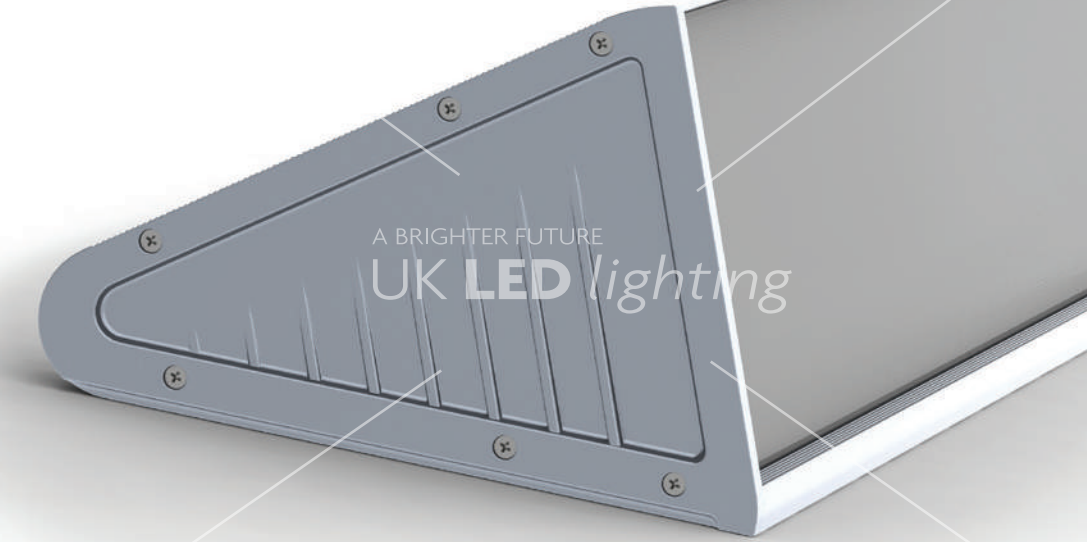

ALU-TRIANGLE LED PROFILE

ALU-TRIANGLE; 125 x 82mm

This large triangular profile has been specifically designed as a 35 degree down wash wall façade luminaire both for internal and external areas, though equally suitable for floor or shelving applications such as window retail and stage lighting. Being a very robust profile (2Kg/M) it is capable of handling high power LED's up to 50W/M for large illumination features.

EL-TRI

ALU-TRIANGLE PROFILE MOUNT

GA-TRI EC-TRI

EL-TRI