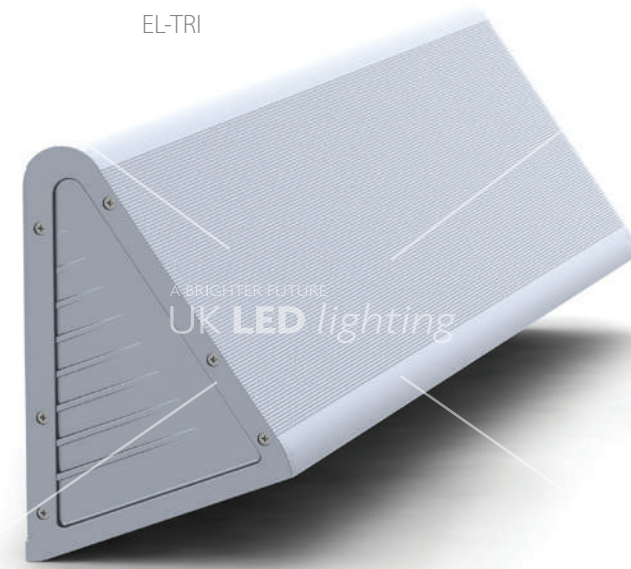

ALU-TRIANGLE LED PROFILE

ALU-TRIANGLE; 125 x 82mm

This large triangular profile has been specifically designed as a 35 degree down wash wall façade luminaire both for internal and external areas, though equally suitable for floor or shelving applications such as window retail and stage lighting. Being a very robust profile (2Kg/M) it is capable of handling high power LED's up to 50W/M for large illumination features.

EL-TRI

ALU-TRIANGLE PROFILE MOUNT

GA-TRI EC-TRI

EL-TRI