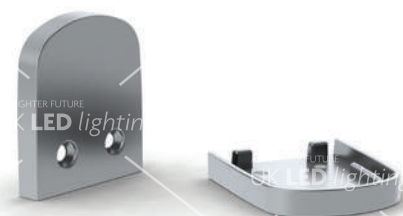

# ALU-SQUARE LED PROFILE

ALU-SQUARE 24,6 x 20mm with round shaped diffuser

EL-SQ-M2/M1  
AB-SQ

EC-SQ-H1  
End Caps

EL-SQ-M2/M1  
AB-SQ  
EC-SQ-H1

## DESCRIPTION

With a 180 degree soft emitting light transmission, and 3 cover options including a delicately lined frosted acrylic snap in diffuser, this wall surface profile can accommodate high levels of illumination from a 16mm internal platform, and is totally LED's dots free, so the effect is very appealing.

## ALU SQUARE PROFILE MOUNT