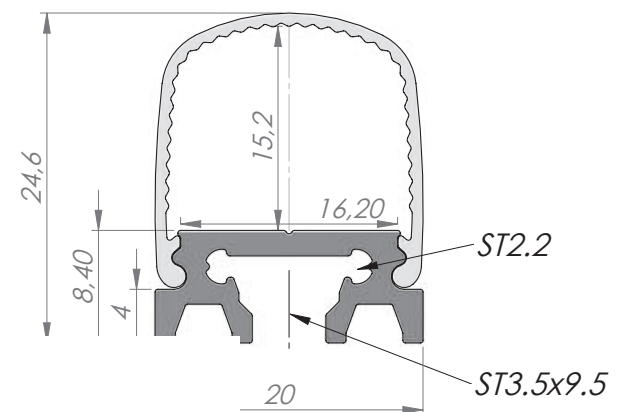

# ALU-SQUARE LED PROFILE

ALU-SQUARE 24,6 x 20mm with round shaped diffuser

EL-SQ-M2/M1  
AB-SQ

EC-SQ-H1  
End Caps

EL-SQ-M2/M1  
AB-SQ  
EC-SQ-H1

## DESCRIPTION

With a 180 degree soft emitting light transmission, and 3 cover options including a delicately lined frosted acrylic snap in diffuser, this wall surface profile can accommodate high levels of illumination from a 16mm internal platform, and is totally LED's dots free, so the effect is very appealing.

## ALU SQUARE PROFILE MOUNT