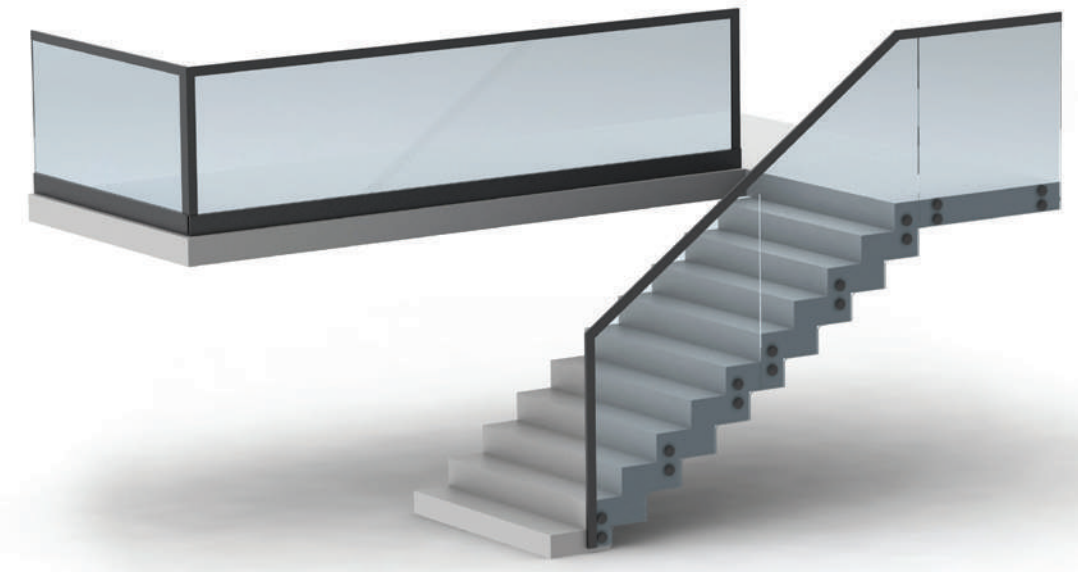

# ALU-GLASS HAND RAIL

ALU-GLASS; 60 x 26mm

AL-GLS  
GA-TRA

AL-GLS

## ALU GLASS HAND RAIL PROFILE MOUNT

AL-GLS