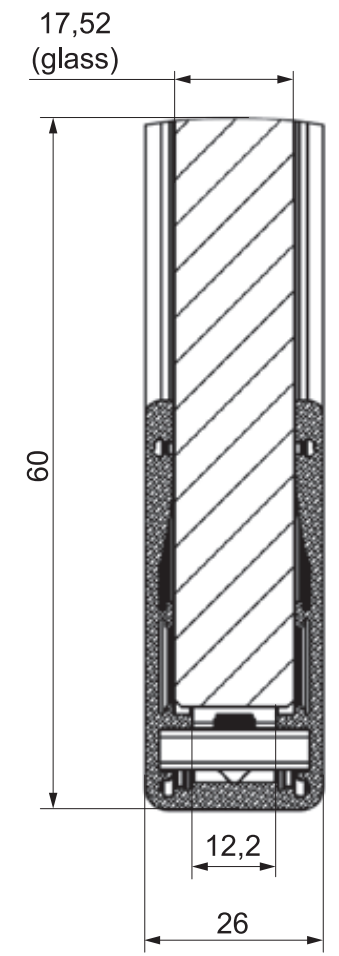

# ALU-GLASS HAND RAIL

ALU-GLASS; 60 x 26mm

AL-GLS  
GA-TRA

AL-GLS

## ALU GLASS HAND RAIL PROFILE MOUNT

AL-GLS