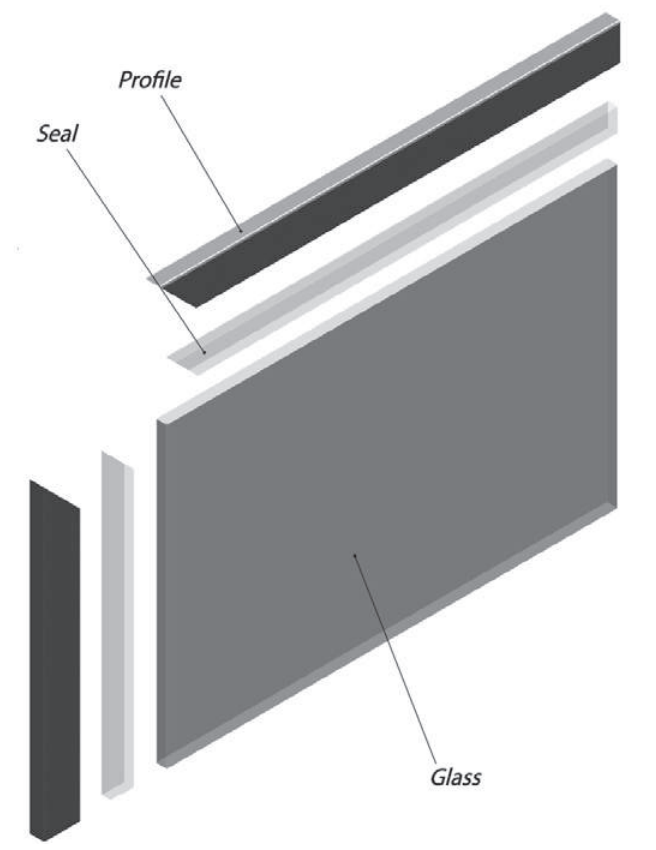

# ALU-GLASS HAND RAIL

ALU-GLASS; 60 x 26mm

AL-GLS  
GA-TRA

AL-GLS

## ALU GLASS HAND RAIL PROFILE MOUNT

AL-GLS