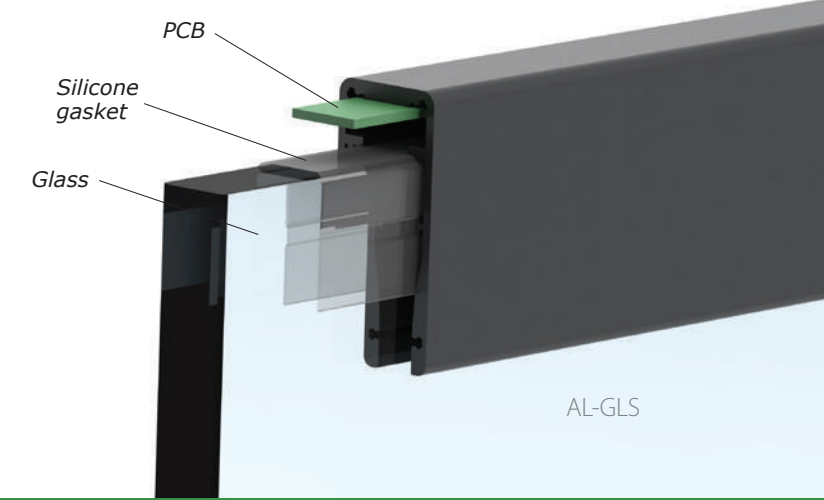

# ALU-GLASS HAND RAIL

ALU-GLASS; 60 x 26mm

AL-GLS  
GA-TRA

AL-GLS

## ALU GLASS HAND RAIL PROFILE MOUNT

AL-GLS