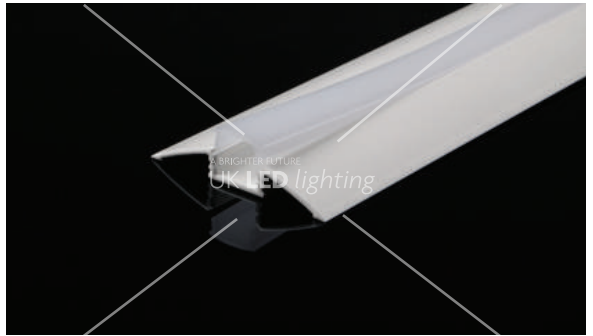

# ALU FLAT LED PROFILE

ALU FLAT; 7,63 x 52,3mm

EL-FL  
AB-SL

## DESCRIPTION

Is a damage resistant walk over safe profile, equally suitable for hiding or protecting messy office cables, or as a LED illuminated floor installation amongst numerous other solutions, and comes in high anodised silver finish or RAL9010 option.

## ALU-FLAT ACCESSORIES

EC-FL1

EC-FL2

EC-FL3

EC-FL3  
End cap with holding ear

EC-FL1  
End cap without holding ear