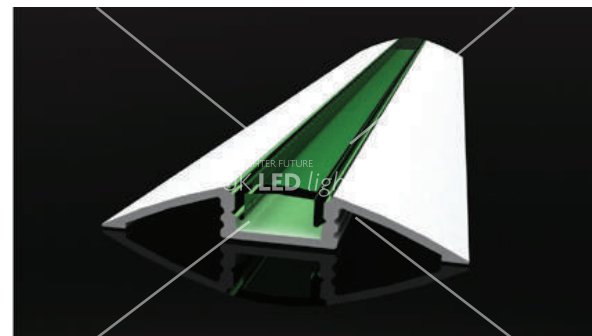

# ALU FLAT LED PROFILE

ALU FLAT; 7,63 x 52,3mm

EL-FL  
AB-SL

## DESCRIPTION

Is a damage resistant walk over safe profile, equally suitable for hiding or protecting messy office cables, or as a LED illuminated floor installation amongst numerous other solutions, and comes in high anodised silver finish or RAL9010 option.

## ALU-FLAT ACCESSORIES

EC-FL1

EC-FL2

EC-FL3

EC-FL3  
End cap with holding ear

EC-FL1  
End cap without holding ear