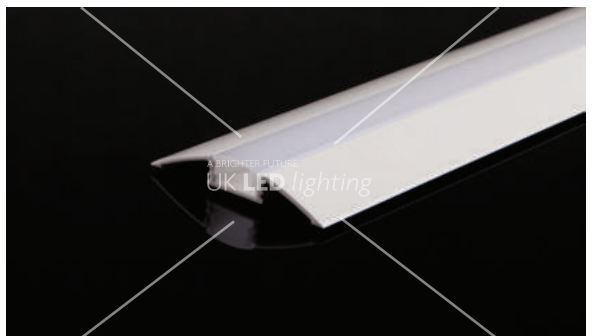

# ALU FLAT LED PROFILE

ALU FLAT; 7,63 x 52,3mm

EL-FL  
AB-SL

## DESCRIPTION

Is a damage resistant walk over safe profile, equally suitable for hiding or protecting messy office cables, or as a LED illuminated floor installation amongst numerous other solutions, and comes in high anodised silver finish or RAL9010 option.