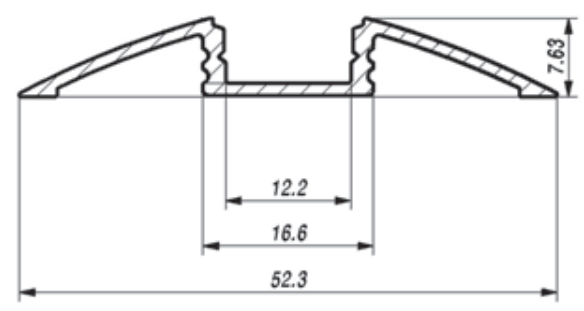

# ALU FLAT LED PROFILE

ALU FLAT; 7,63 x 52,3mm

EL-FL  
AB-SL

## DESCRIPTION

Is a damage resistant walk over safe profile, equally suitable for hiding or protecting messy office cables, or as a LED illuminated floor installation amongst numerous other solutions, and comes in high anodised silver finish or RAL9010 option.