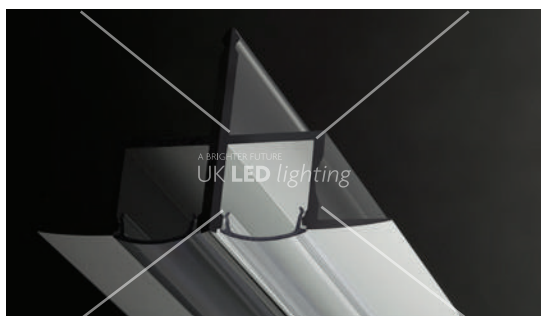

EL-CE
AB-SLW