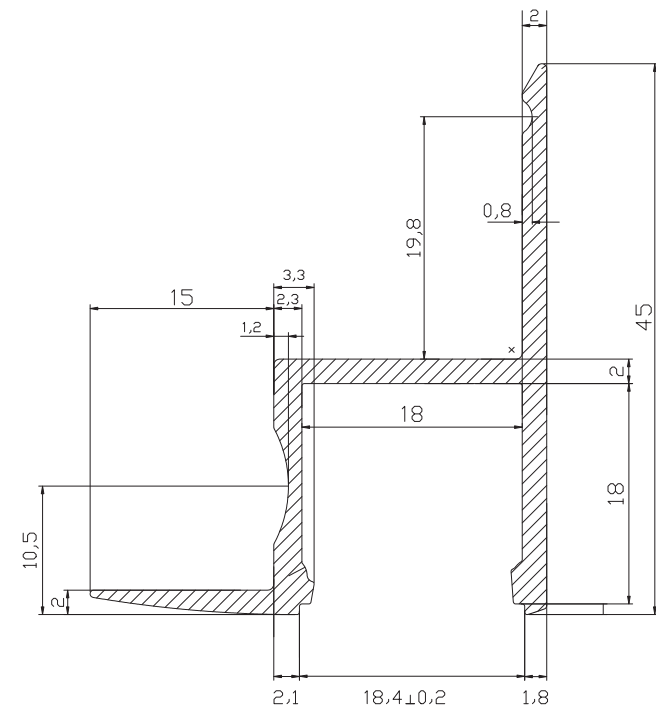

EL-CE
AB-SLW

ALU-CEILING LED PROFILE

ALU-CEILING; 35 x 45mm

DESCRIPTION

This is a recessed aluminium LED profile specifically designed for built in gypsum ceilings, in order to create a striking wall wash effect using high output LED between the ceiling and wall. Ideal for hotel hallway, retail and restaurant ceiling projects, where a quality silver anodised housing is vital for the correct aesthetic appearance of the overall installation.