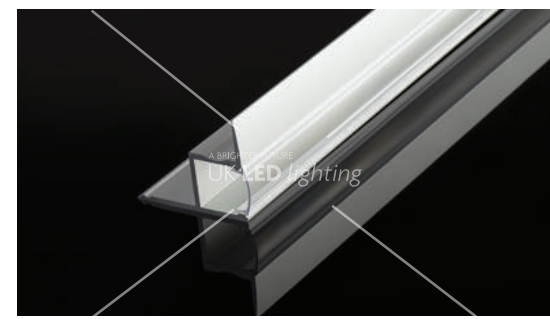

EL-CE
AB-SLW