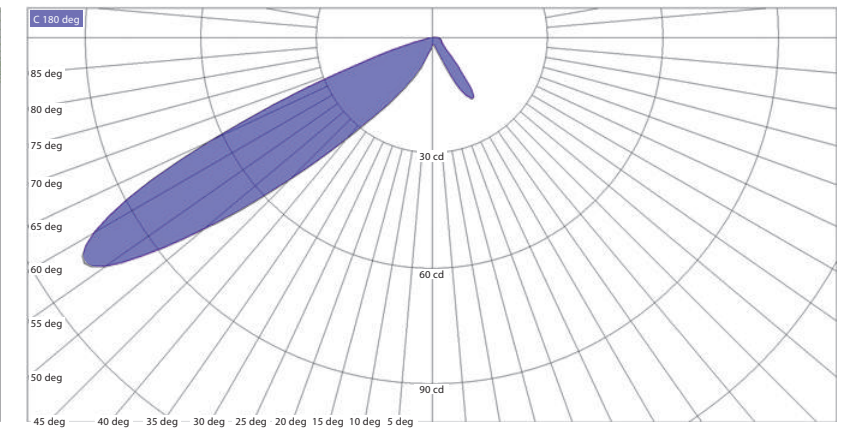

AL-ASY-2
AB-LASY-2

ALU-ASYMETRIC

ALU-ASY; 30 x 22mm

This profile is our latest product introduction, which features an asymmetric optic lens with a side light emission of 55deg-65 deg. Perfect for ceiling wall wash, kitchen undershelf, retail shelving, indeed anywhere where illumination needs directing in dual linear planes for maximum effect..

ALU-ASY_v4
material: 6060;
weight: 0,34 kg/m;
temp ambient: 25C;
power: 0,35W per single LED;
total power: 25,2W/mb (72 LED)

ALU-ASY_v4
material: 6060;
weight: 0,34 kg/m;
temp ambient: 25C;
power: 0,5W per single LED;
total power: 36W/mb (72 LED)