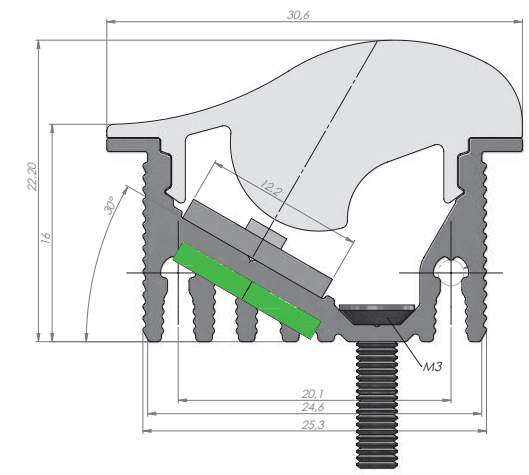

AL-ASY-2
AB-LASY-2

ALU-ASYMETRIC

ALU-ASY; 30 x 22mm

This profile is our latest product introduction, which features an asymmetric optic lens with a side light emission of 55deg-65 deg. Perfect for ceiling wall wash, kitchen undershelf, retail shelving, indeed anywhere where illumination needs directing in dual linear planes for maximum effect..

ALU-ASY_v4
material: 6060;
weight: 0,34 kg/m;
temp ambient: 25C;
power: 0,35W per single LED;
total power: 25,2W/mb (72 LED)

ALU-ASY_v4
material: 6060;
weight: 0,34 kg/m;
temp ambient: 25C;
power: 0,5W per single LED;
total power: 36W/mb (72 LED)