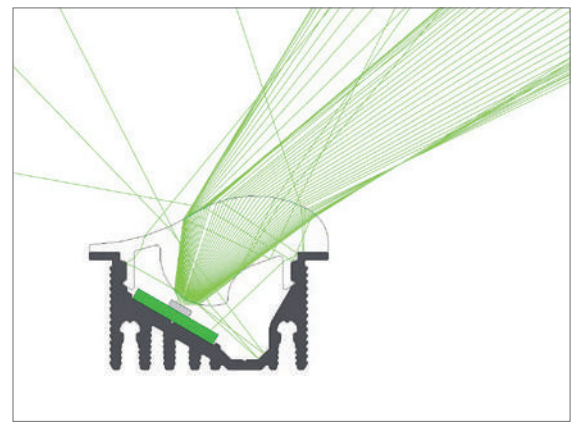

AL-ASY-2
AB-LASY-2

ALU-ASYMETRIC

ALU-ASY; 30 x 22mm

This profile is our latest product introduction, which features an asymmetric optic lens with a side light emission of 55deg-65 deg. Perfect for ceiling wall wash, kitchen undershelf, retail shelving, indeed anywhere where illumination needs directing in dual linear planes for maximum effect..

ALU-ASY_v4
material: 6060;
weight: 0,34 kg/m;
temp ambient: 25C;
power: 0,35W per single LED;
total power: 25,2W/mb (72 LED)

ALU-ASY_v4
material: 6060;
weight: 0,34 kg/m;
temp ambient: 25C;
power: 0,5W per single LED;
total power: 36W/mb (72 LED)