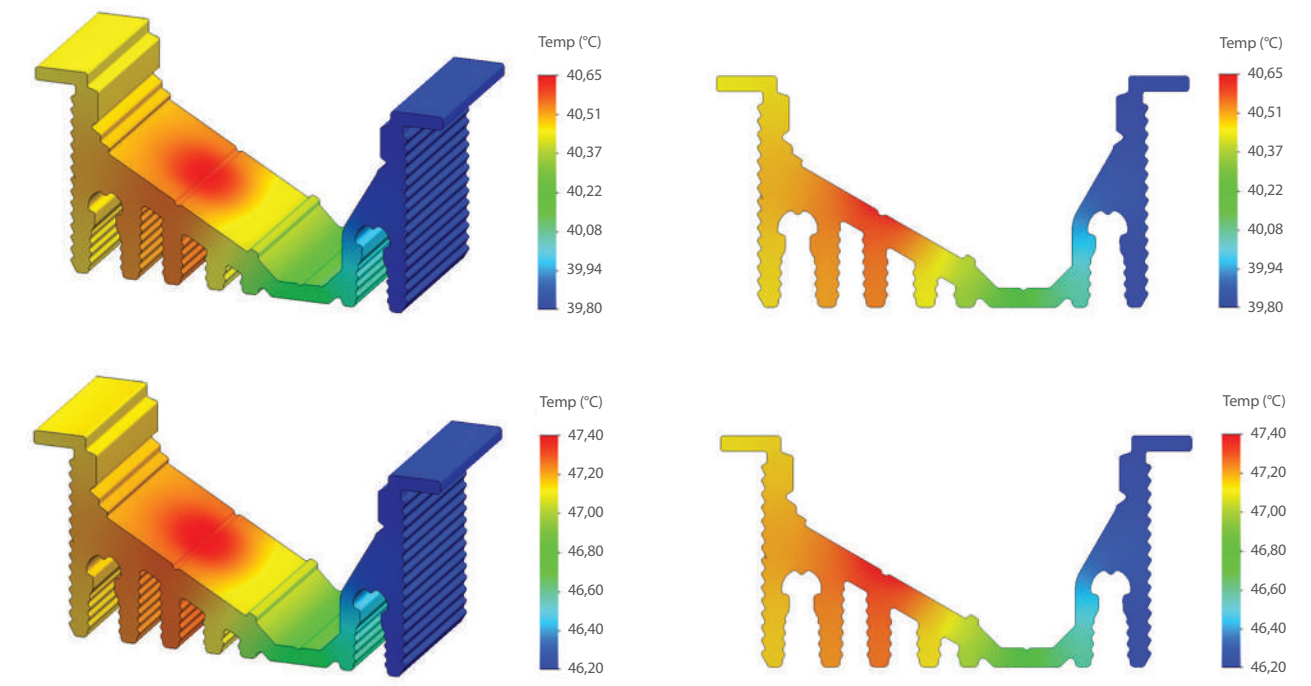

AL-ASY-2
AB-LASY-2

ALU-ASYMETRIC

ALU-ASY; 30 x 22mm

This profile is our latest product introduction, which features an asymmetric optic lens with a side light emission of 55deg-65 deg. Perfect for ceiling wall wash, kitchen undershelf, retail shelving, indeed anywhere where illumination needs directing in dual linear planes for maximum effect..

ALU-ASY_v4
material: 6060;
weight: 0,34 kg/m;
temp ambient: 25C;
power: 0,35W per single LED;
total power: 25,2W/mb (72 LED)

ALU-ASY_v4
material: 6060;
weight: 0,34 kg/m;
temp ambient: 25C;
power: 0,5W per single LED;
total power: 36W/mb (72 LED)