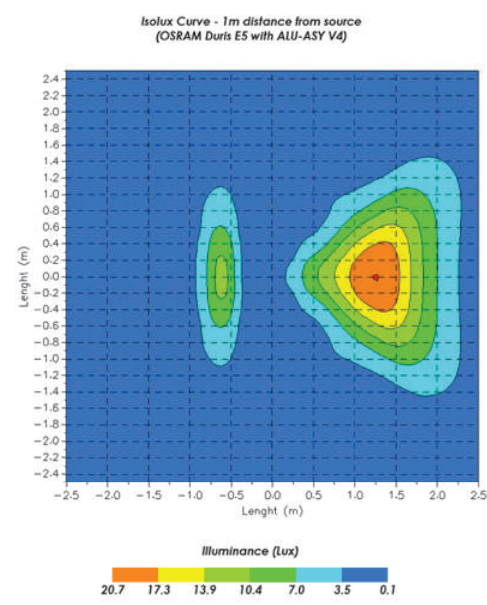

AL-ASY-2
AB-LASY-2

ALU-ASYMETRIC

ALU-ASY; 30 x 22mm

This profile is our latest product introduction, which features an asymmetric optic lens with a side light emission of 55deg-65 deg. Perfect for ceiling wall wash, kitchen undershelf, retail shelving, indeed anywhere where illumination needs directing in dual linear planes for maximum effect..

ALU-ASY_v4
material: 6060;
weight: 0,34 kg/m;
temp ambient: 25C;
power: 0,35W per single LED;
total power: 25,2W/mb (72 LED)

ALU-ASY_v4
material: 6060;
weight: 0,34 kg/m;
temp ambient: 25C;
power: 0,5W per single LED;
total power: 36W/mb (72 LED)