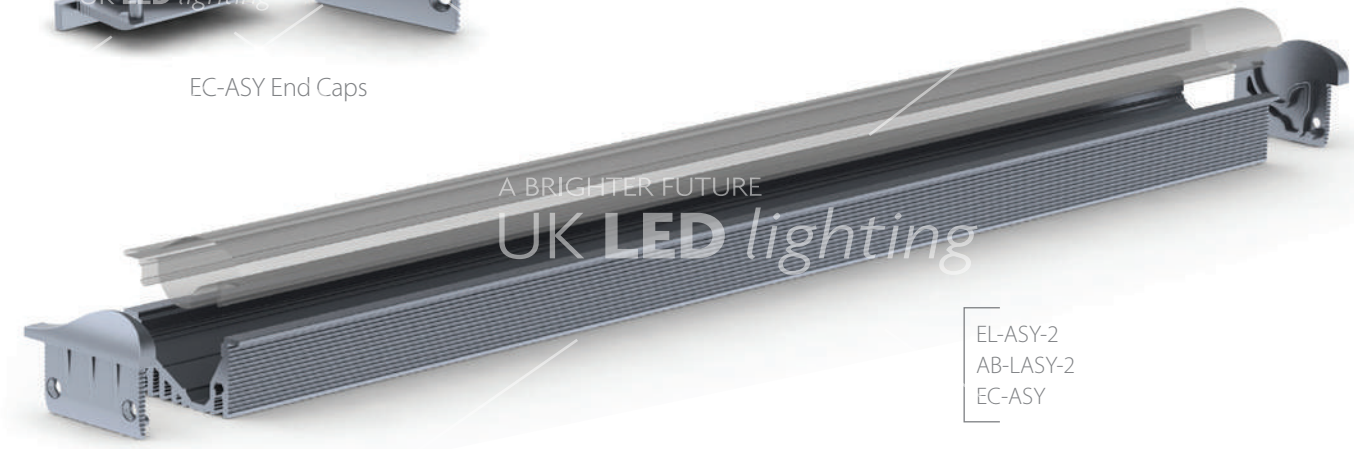

EL-ASY-2
AB-LASY-2
EC-ASY