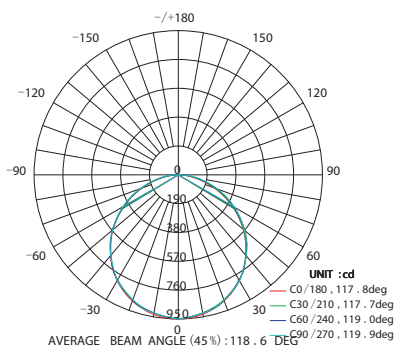

## LED Panel Light 500x500 - 40W

Flicker Free driver

UGR <19

LDT /IES files

Dimmable

50,000 hours

Part No.	UKLP- 500X500-40-40
Dimensions (mm)	500 * 500 * 10.5
LED Type	SMD 2835
Lumen	3800-4200
CCT	3000K / 4000K / 5000K /6000K
Beam Angle	120°
Power Consumption	40 Watts
Volt/AC	100-240

Light Distribution Curve(cd)

Lux distance curve(lux)