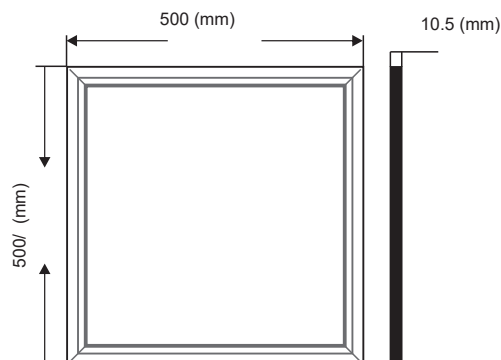

## LED Panel Light 500x500 - 40W

Flicker Free driver

UGR <19

LDT /IES files

Dimmable

50,000 hours

Part No.	UKLP- 500X500-40-40
Dimensions (mm)	500 * 500 * 10.5
LED Type	SMD 2835
Lumen	3800-4200
CCT	3000K / 4000K / 5000K /6000K
Beam Angle	120°
Power Consumption	40 Watts
Volt/AC	100-240

Light Distribution Curve(cd)

Lux distance curve(lux)