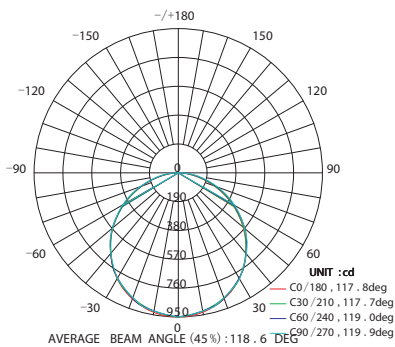

A BRIGHTER FUTURE

UK **LED** lighting

LED Panel Light 500x500 - 40W

Flicker Free driver

UGR <19

LDT /IES files

Dimmable

50,000 hours

Part No.	UKLP- 500X500-40-40
Dimensions (mm)	500 * 500 * 10.5
LED Type	SMD 2835
Lumen	3800-4200
CCT	3000K / 4000K / 5000K /6000K
Beam Angle	120°
Power Consumption	40 Watts
Volt/AC	100-240

Light Distribution Curve(cd)

Lux distance curve(lux)