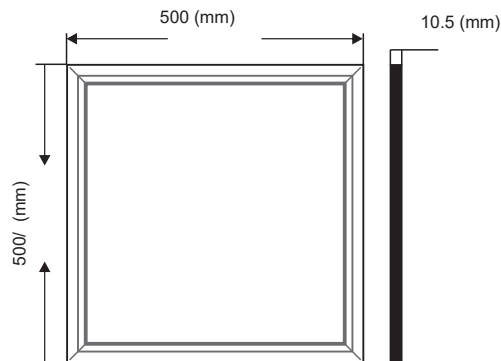

Part No.	UKLP- 500X500-40-40
Dimensions (mm)	500 * 500 * 10.5
LED Type	SMD 2835
Lumen	3800-4200
CCT	3000K / 4000K / 5000K /6000K
Beam Angle	120°
Power Consumption	40 Watts
Volt/AC	100-240

Light Distribution Curve(cd)

Lux distance curve(lux)