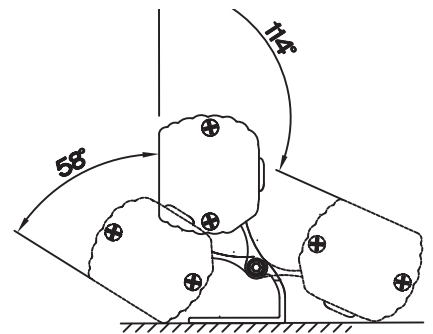

Part No.	E-RGBW4HC7-24-485-2-Q30SC4
LED Pitch	70mm
Colour CCT	Red - 625nm / Green - 525nm / Blue - 460nm
Lumen	2110
Cool White CCT	2700k - 8000k CCT
Lumen	1520
Beam Angle Optics Available	15° / 20° / 30° / 35° / 45°
Power Consumption (per metre)	70 Watts
Volt/DC	24
Chip Used	CREE XML Color
PCB Length (mm)	485
End cap combined length (mm)	13.4
Maximum serial connection (mm)	2700
Tc point °C	55

Dimensions

Binning chart CREE XML Color

Part numbering key