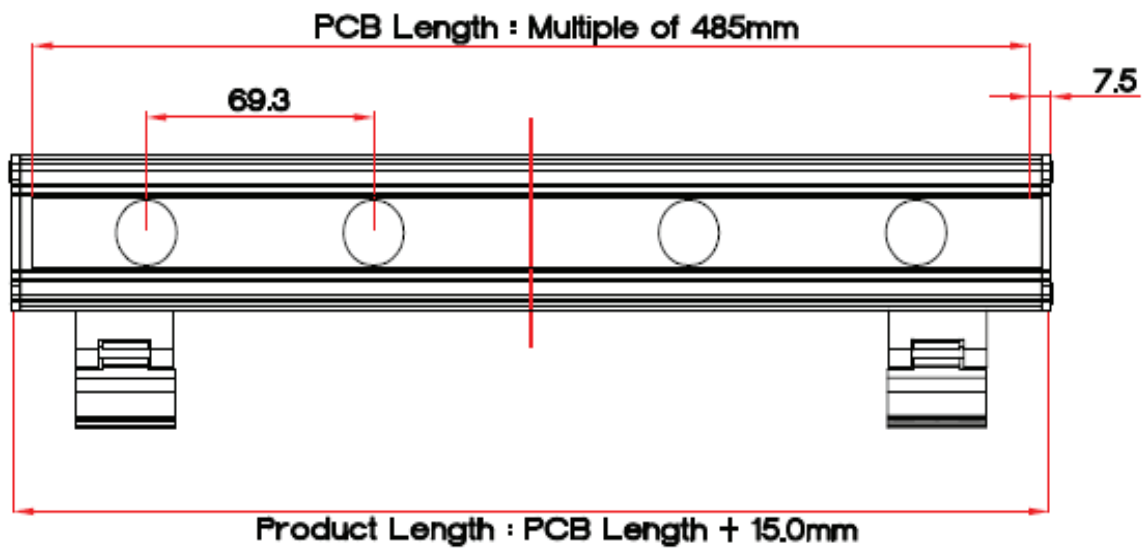

Part No.	E-RGBW4HC7-24-485-2-Q30SC4
LED Pitch	70mm
Colour CCT	Red - 625nm / Green - 525nm / Blue - 460nm
Lumen	2110
Cool White CCT	2700k - 8000k CCT
Lumen	1520
Beam Angle Optics Available	15° / 20° / 30° / 35° / 45°
Power Consumption (per metre)	70 Watts
Volt/DC	24
Chip Used	CREE XML Color
PCB Length (mm)	485
End cap combined length (mm)	13.4
Maximum serial connection (mm)	2700
Tc point °C	55

Dimensions

Binning chart CREE XML Color

Part numbering key