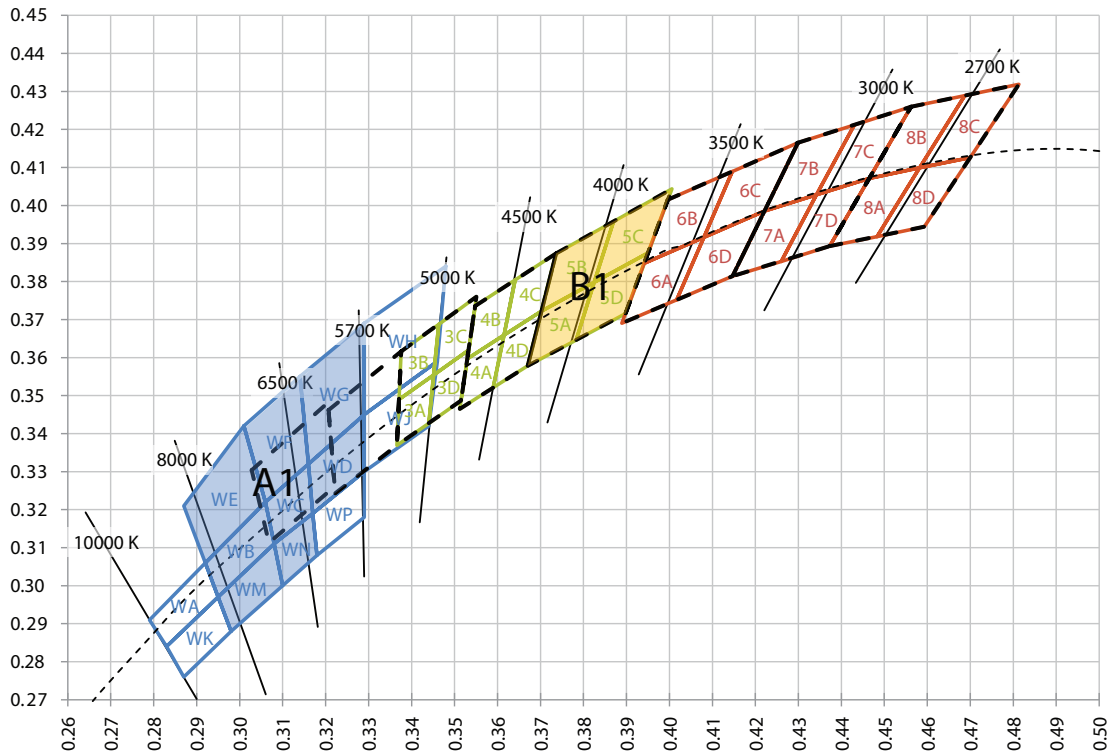

A BRIGHTER FUTURE

UK **LED** *lighting*

QZR RGBW 70mmPitch

4 in 1 LED

LDT /IES files

IP65

50,000 hours

DMX Dimmable

Part No.	E-RGBW4HC7-24-485-2-Q30SC4
LED Pitch	70mm
Colour CCT	Red - 625nm / Green - 525nm / Blue - 460nm
Lumen	2110
Cool White CCT	2700k - 8000k CCT
Lumen	1520
Beam Angle Optics Available	15° / 20° / 30° / 35° / 45°
Power Consumption (per metre)	70 Watts
Volt/DC	24
Chip Used	CREE XML Color
PCB Length (mm)	485
End cap combined length (mm)	13.4
Maximum serial connection (mm)	2700
Tc point °C	55

Dimensions

Binning chart CREE XML Color

Part numbering key