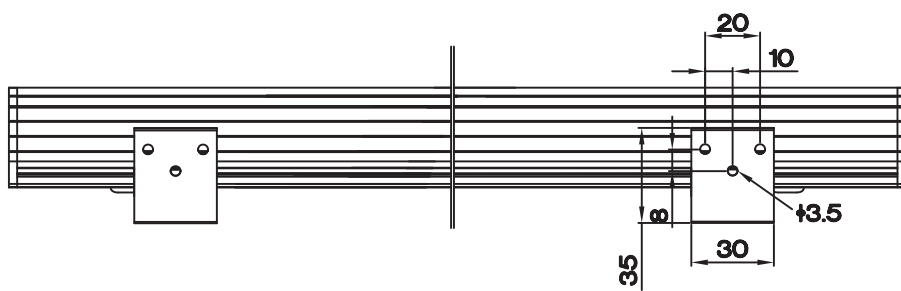

Part No.	E-RGBW4HC7-24-485-2-Q30SC4
LED Pitch	70mm
Colour CCT	Red - 625nm / Green - 525nm / Blue - 460nm
Lumen	2110
Cool White CCT	2700k - 8000k CCT
Lumen	1520
Beam Angle Optics Available	15° / 20° / 30° / 35° / 45°
Power Consumption (per metre)	70 Watts
Volt/DC	24
Chip Used	CREE XML Color
PCB Length (mm)	485
End cap combined length (mm)	13.4
Maximum serial connection (mm)	2700
Tc point °C	55

Dimensions

Binning chart CREE XML Color

Part numbering key