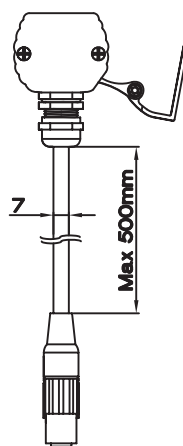

Part No.	E-RGBW4HC7-24-485-2-Q30SC4
LED Pitch	70mm
Colour CCT	Red - 625nm / Green - 525nm / Blue - 460nm
Lumen	2110
Cool White CCT	2700k - 8000k CCT
Lumen	1520
Beam Angle Optics Available	15° / 20° / 30° / 35° / 45°
Power Consumption (per metre)	70 Watts
Volt/DC	24
Chip Used	CREE XML Color
PCB Length (mm)	485
End cap combined length (mm)	13.4
Maximum serial connection (mm)	2700
Tc point °C	55

Dimensions

Binning chart CREE XML Color

Part numbering key