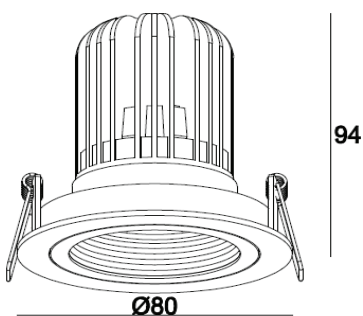

## NERUS 9 Watt Tilt LED Down Light

LDT /IES files

IP44

Dimmable

50,000 hours

Part No.	UKNERUS-T-30-9W-36-W
LED Pitch	SharpCOB
CCT	2700k / 3000k / 4000k / 5000k
Lumen CRI 85	620 / 665 / 680 / 700
Beam Angles	20° / 36° / 50°
Power Consumption	9 Watts
Volt/AC	220-240
Current mA	240
Dimension (mm)	D 80, H 94
Cutout (mm)	76
Finish	White / Black
Warranty	5 Years

UK LED Down Light NERUS      Watts used      Beam Angle 20° / 36° / 50°

**UKNERUS-T-30-9W-36-W**

Tilt      CCT 2700K, 3000K, 4000K, 5000K      Finish - W - White  
B - Black

[www.ukledlighting.com](http://www.ukledlighting.com)