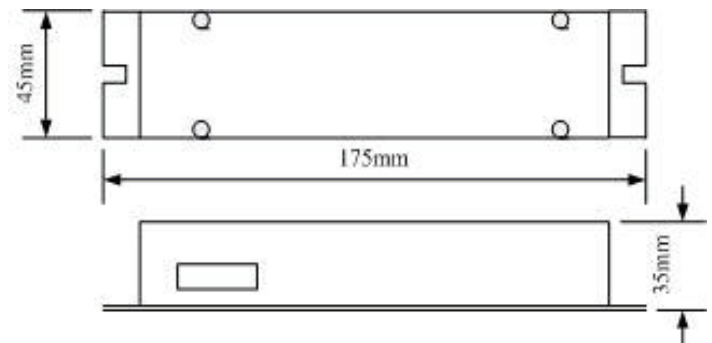

A BRIGHTER FUTURE

UK LED lighting

DMX Slave PX24500

50,000 hours

15 AMP

DMX IN / OUT RJ45

DMX 512

Part No.	PX24500
Power Supply	DC 12-24V
Channel	1-3 Channel
Power Distribution	180W 12V/360W 24V
Operation Temperature	0 - 50°C
Dimension (mm)	175 (L) x 45 (W) x 35 (H)
Weight	300g