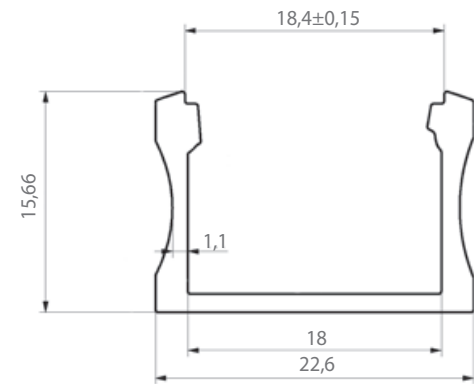

EL-SLW15
AB-SLW

SLIM LINEWIDE 15mm

SLW15; 15 x 22,6mm

EC-SLW15
End Caps

MC-SLW15
Mounting Bracket

DESCRIPTION

Not to be confused with slim line 15mm, this wider LED profile option (internally +6mm) that allows for the use of higher output LED (30W/M) whilst still retaining its low profile unobtrusive appearance. Ideal for interior design applications in hotels- restaurants-exhibition centres e.g.