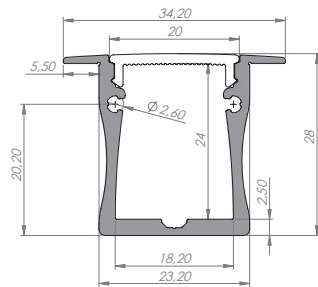

A BRIGHTER FUTURE
UK LED lighting

EL-RSLW20
AB-SLW20

RECESSEDSLIM LINE WIDE 20 mm

RSLW 20; 34,2 x 27,7mm **IN STOCK**

An eye catching wider recessed LED profile option; designed for use in gypsum ceilings, walls, store shelving and wood furniture, and though unobtrusive in actual size, the line of light through the frosted diffuser, creates the illusion the fitting is much bigger than it actually is.

EL-RSLW20
AB-SLW20
EC-RSLW20

A BRIGHTER FUTURE
UK LED lighting

EL-RSLW20
AB-SLW20
MC-RSLW20

EC-RSLW20
End Caps

MC-RSLW20
Mounting Bracket

A BRIGHTER FUTURE
UK LED lighting