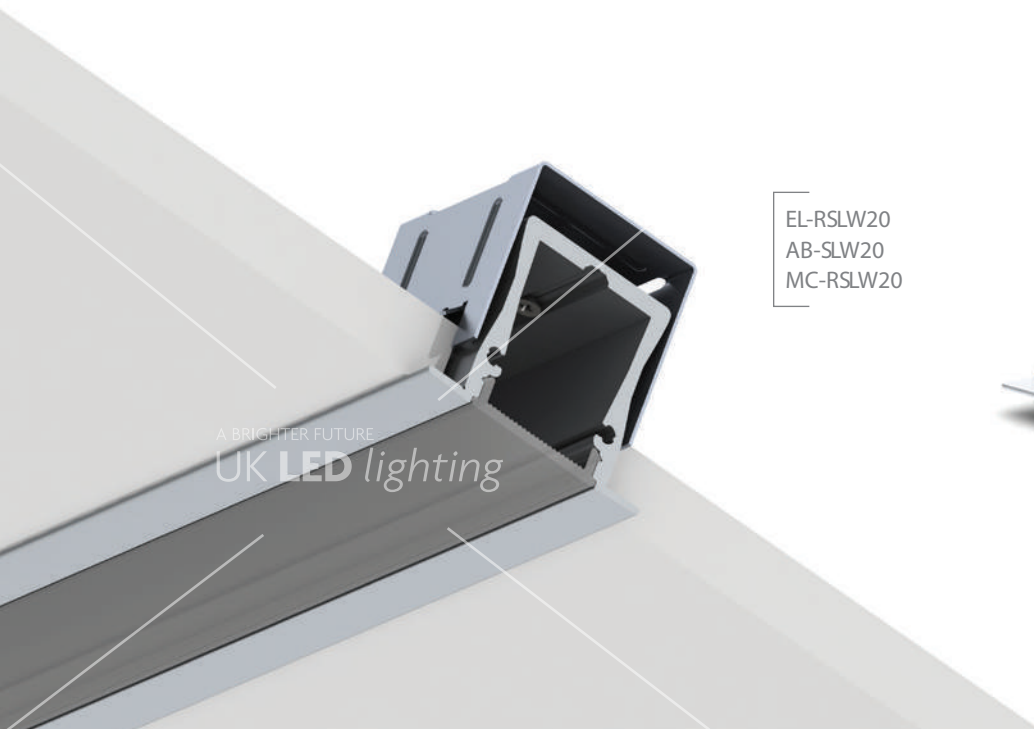

A BRIGHTER FUTURE
UK LED lighting

EL-RSLW20
AB-SLW20

RECESSEDSLIM LINE WIDE 20 mm

RSLW 20; 34,2 x 27,7mm **IN STOCK**

An eye catching wider recessed LED profile option; designed for use in gypsum ceilings, walls, store shelving and wood furniture, and though unobtrusive in actual size, the line of light through the frosted diffuser, creates the illusion the fitting is much bigger than it actually is.

EL-RSLW20
AB-SLW20
EC-RSLW20

A BRIGHTER FUTURE
UK LED lighting

EL-RSLW20
AB-SLW20
MC-RSLW20

EC-RSLW20
End Caps

MC-RSLW20
Mounting Bracket

A BRIGHTER FUTURE
UK LED lighting