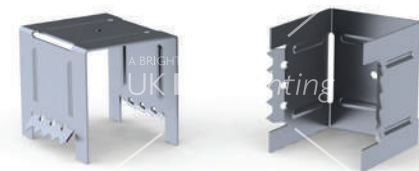

A BRIGHTER FUTURE
UK LED lighting

EL-RSLW20
AB-SLW20

RECESSEDSLIM LINE WIDE 20 mm

RSLW 20; 34,2 x 27,7mm **IN STOCK**

An eye catching wider recessed LED profile option; designed for use in gypsum ceilings, walls, store shelving and wood furniture, and though unobtrusive in actual size, the line of light through the frosted diffuser, creates the illusion the fitting is much bigger than it actually is.

EL-RSLW20
AB-SLW20
EC-RSLW20

A BRIGHTER FUTURE
UK LED lighting

EL-RSLW20
AB-SLW20
MC-RSLW20

EC-RSLW20
End Caps

MC-RSLW20
Mounting Bracket

A BRIGHTER FUTURE
UK LED lighting