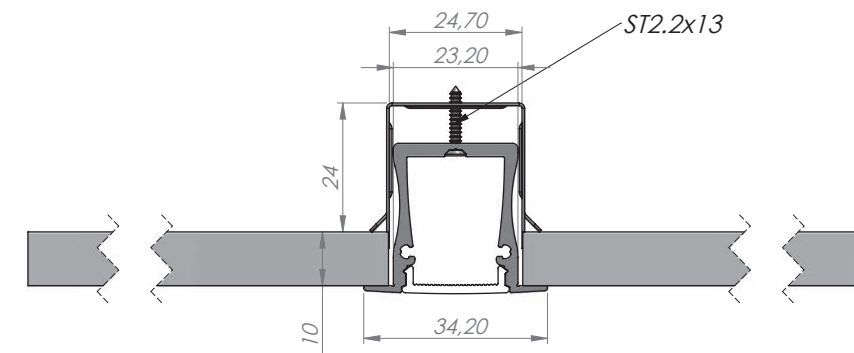

A BRIGHTER FUTURE
UK LED lighting

EL-RSLW20
AB-SLW20

RECESSEDSLIM LINE WIDE 20 mm

RSLW 20; 34,2 x 27,7mm **IN STOCK**

An eye catching wider recessed LED profile option; designed for use in gypsum ceilings, walls, store shelving and wood furniture, and though unobtrusive in actual size, the line of light through the frosted diffuser, creates the illusion the fitting is much bigger than it actually is.

EL-RSLW20
AB-SLW20
EC-RSLW20

A BRIGHTER FUTURE
UK LED lighting

EL-RSLW20
AB-SLW20
MC-RSLW20

EC-RSLW20
End Caps

MC-RSLW20
Mounting Bracket

A BRIGHTER FUTURE
UK LED lighting