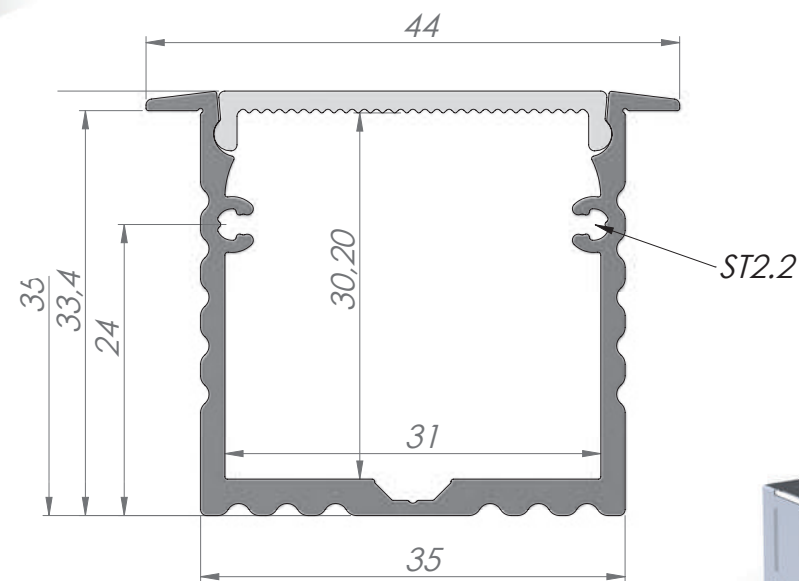

RECESSED POWER LINE 35mm

RPLA; 35 x 35mm

EL-RPLA
AB-PL
MC-RPLA

MC-RPLA
Mounting Bracket

EC-RPLA
End Caps

LC-RPLA
Linear Connector

EL-RPLA
AB-PL
EC-RPLA

DESCRIPTION

This stylish recessed aluminium profile has been specially developed for main lighting schemes in gypsum ceiling installations, and capable of supporting high output LED's up to 30W/M if required. With a choice of snap in frosted or clear diffuser, this design is a very professional diffused linear solution for a wide range of ceiling applications.