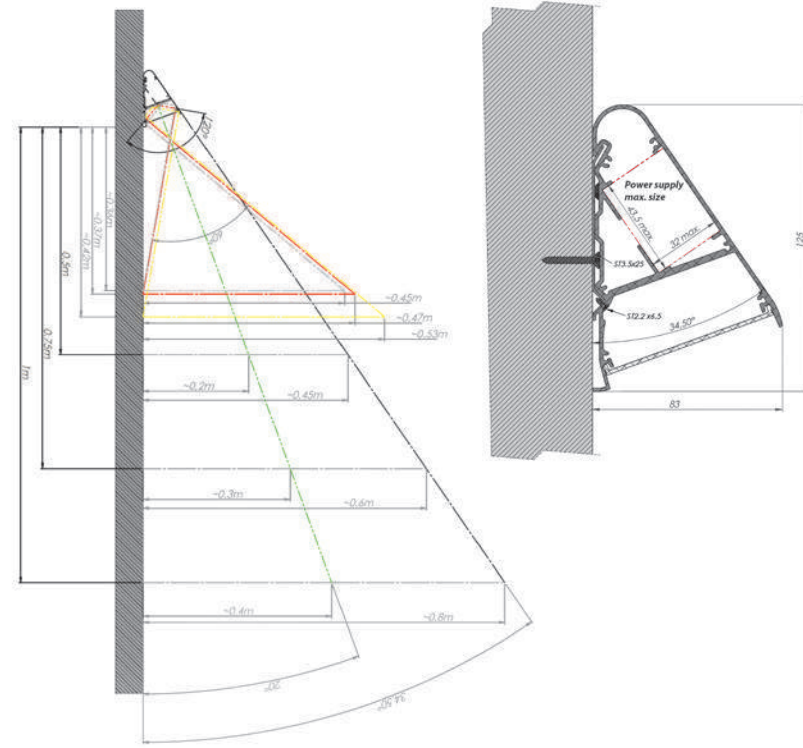

ALU-TRIANGLE LED PROFILE

ALU-TRIANGLE; 125 x 82mm

This large triangular profile has been specifically designed as a 35 degree down wash wall façade luminaire both for internal and external areas, though equally suitable for floor or shelving applications such as window retail and stage lighting. Being a very robust profile (2Kg/M) it is capable of handling high power LED's up to 50W/M for large illumination features.

EL-TRI

ALU-TRIANGLE PROFILE MOUNT

GA-TRI EC-TRI

EL-TRI