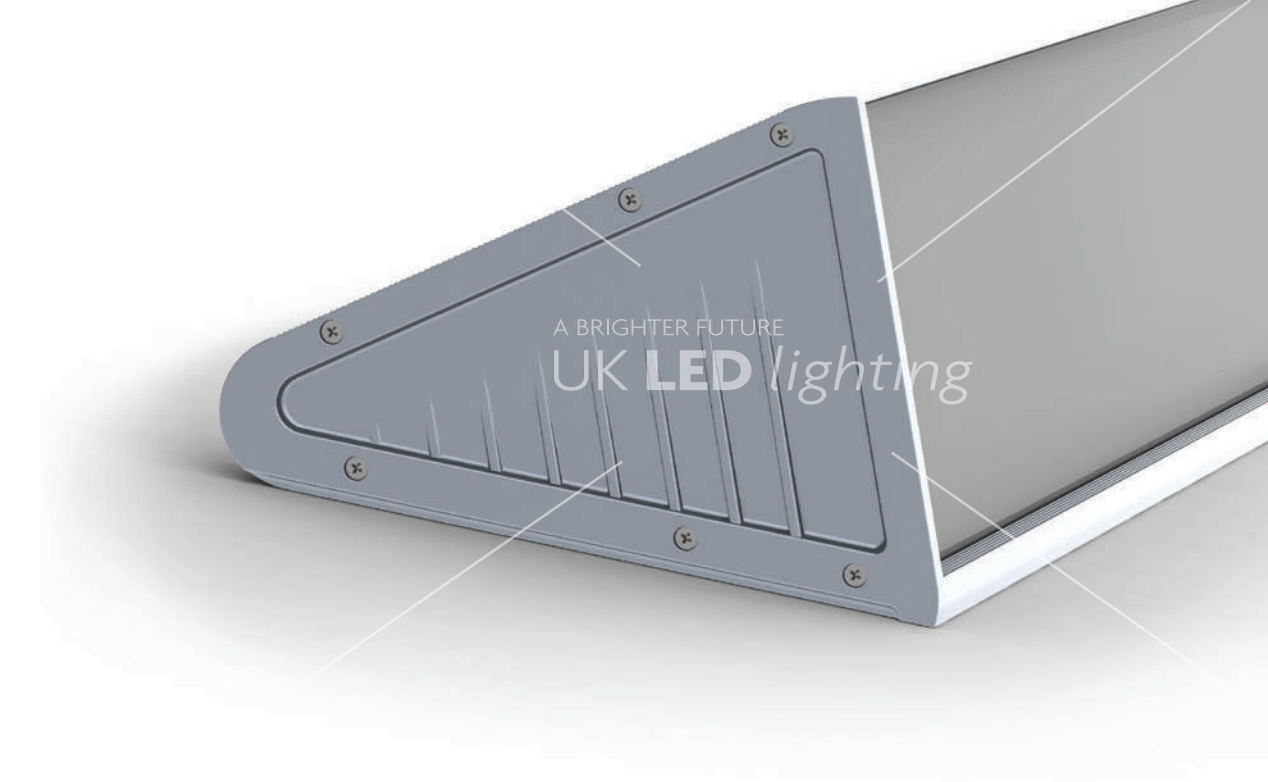

ALU-TRIANGLE LED PROFILE

ALU-TRIANGLE; 125 x 82mm

This large triangular profile has been specifically designed as a 35 degree down wash wall façade luminaire both for internal and external areas, though equally suitable for floor or shelving applications such as window retail and stage lighting. Being a very robust profile (2Kg/M) it is capable of handling high power LED's up to 50W/M for large illumination features.

EL-TRI

ALU-TRIANGLE PROFILE MOUNT

GA-TRI EC-TRI

EL-TRI