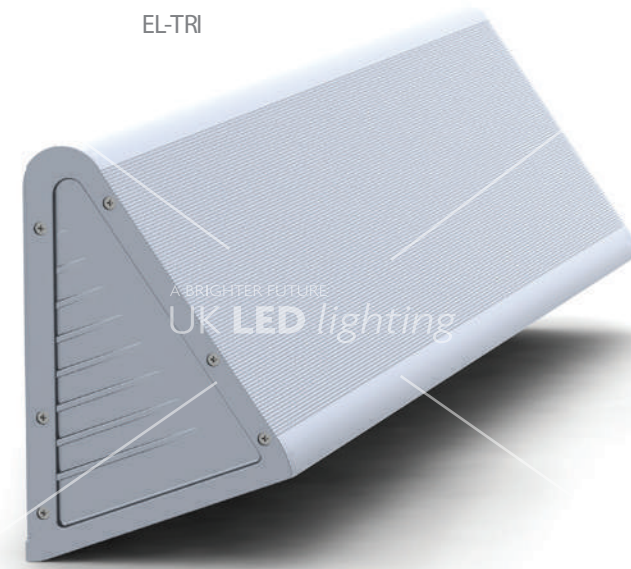

ALU-TRIANGLE LED PROFILE

ALU-TRIANGLE; 125 x 82mm

This large triangular profile has been specifically designed as a 35 degree down wash wall façade luminaire both for internal and external areas, though equally suitable for floor or shelving applications such as window retail and stage lighting. Being a very robust profile (2Kg/M) it is capable of handling high power LED's up to 50W/M for large illumination features.

EL-TRI

ALU-TRIANGLE PROFILE MOUNT

GA-TRI EC-TRI

EL-TRI