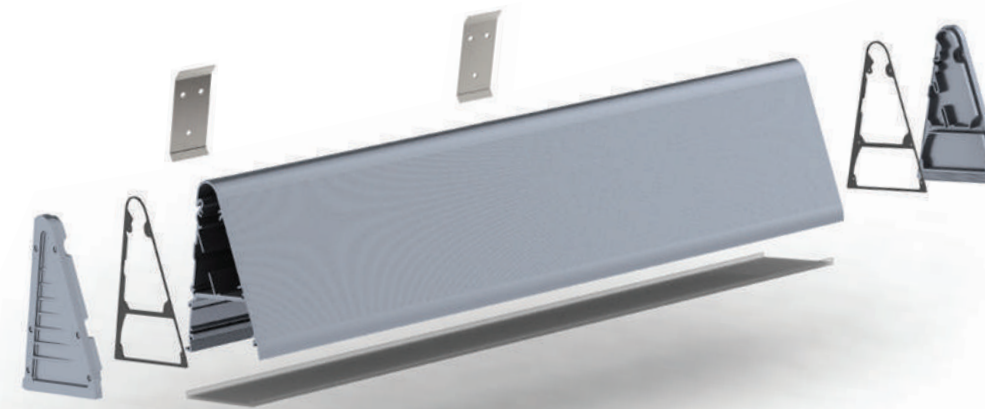

ALU-TRIANGLE LED PROFILE

ALU-TRIANGLE; 125 x 82mm

This large triangular profile has been specifically designed as a 35 degree down wash wall façade luminaire both for internal and external areas, though equally suitable for floor or shelving applications such as window retail and stage lighting. Being a very robust profile (2Kg/M) it is capable of handling high power LED's up to 50W/M for large illumination features.

EL-TRI

ALU-TRIANGLE PROFILE MOUNT

GA-TRI EC-TRI

EL-TRI