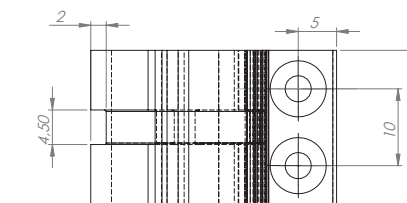

## ALU-ROUND ACCESSORIES / Wall-Arm

Although this round profile is only 24mm in diameter, it has a proportionately large aluminium weight that is able to sustain power loads of 30W/M at a stable working temperature of 55 degrees C. The choice of 3 rounded snap on diffusers including frosted and 30 degree, coupled with large range of accessories, makes this linear luminaire easily the most versatile and adaptable, for a large number of possible applications, such as a hanging rail light, picture light, retail light and numerous interior lighting designs solutions.

step 1

step 2

step 3

MC-RO-WA  
cross section look

MC-RO-WA

scale 1:1