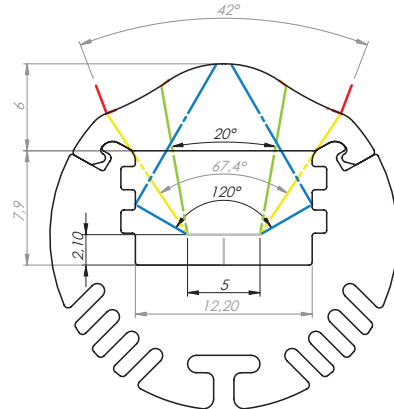

# ALU-ROUND with 30° optic lens

ALU ROUND; Ø 24

Alu-Round profile with 30° lens  
LEDs type 3528

Alu-Round profile with 30° lens  
LEDs type 5060

1:1

fi=24

## ALU-ROUND ACCESSORIES / Wall-Arm

Although this round profile is only 24mm in diameter, it has a proportionately large aluminium weight that is able to sustain power loads of 30W/M at a stable working temperature of 55 degrees C. The choice of 3 rounded snap on diffusers including frosted and 30 degree, coupled with large range of accessories, makes this linear luminaire easily the most versatile and adaptable, for a large number of possible applications, such as a hanging rail light, picture light, retail light and numerous interior lighting designs solutions.

step 1

step 2

step 3

MC-RO-WA  
cross section look

MC-RO-WA

scale 1:1