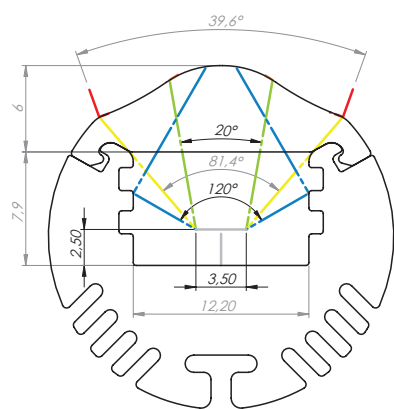

# ALU-ROUND with 30° optic lens

ALU ROUND; Ø 24

Alu-Round profile with 30° lens  
LEDs type 3528

Alu-Round profile with 30° lens  
LEDs type 5060

1:1

fi=24

## ALU-ROUND ACCESSORIES / Wall-Arm

Although this round profile is only 24mm in diameter, it has a proportionately large aluminium weight that is able to sustain power loads of 30W/M at a stable working temperature of 55 degrees C. The choice of 3 rounded snap on diffusers including frosted and 30 degree, coupled with large range of accessories, makes this linear luminaire easily the most versatile and adaptable, for a large number of possible applications, such as a hanging rail light, picture light, retail light and numerous interior lighting designs solutions.

step 1

step 2

step 3

MC-RO-WA  
cross section look

MC-RO-WA

scale 1:1