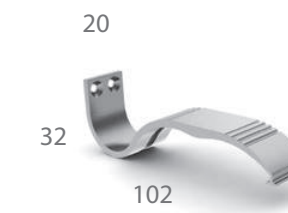

# ALU-ROUND with 30° optic lens

ALU ROUND; Ø 24

Alu-Round profile with 30° lens  
LEDs type 3528

Alu-Round profile with 30° lens  
LEDs type 5060

1:1

fi=24

## ALU-ROUND ACCESSORIES / Wall-Arm

Although this round profile is only 24mm in diameter, it has a proportionately large aluminium weight that is able to sustain power loads of 30W/M at a stable working temperature of 55 degrees C. The choice of 3 rounded snap on diffusers including frosted and 30 degree, coupled with large range of accessories, makes this linear luminaire easily the most versatile and adaptable, for a large number of possible applications, such as a hanging rail light, picture light, retail light and numerous interior lighting designs solutions.

step 1

step 2

step 3

MC-RO-WA  
cross section look

MC-RO-WA

scale 1:1