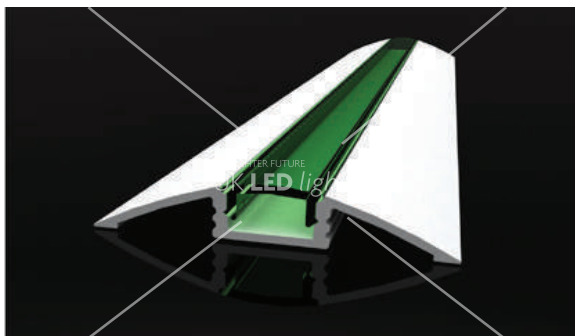

ALU FLAT LED PROFILE

ALU FLAT; 7,63 x 52,3mm

EL-FL
AB-SL

DESCRIPTION

Is a damage resistant walk over safe profile, equally suitable for hiding or protecting messy office cables, or as a LED illuminated floor installation amongst numerous other solutions, and comes in high anodised silver finish or RAL9010 option.

ALU-FLAT ACCESSORIES

EC-FL1

EC-FL2

EC-FL3

EL-FL

EC-FL3
End cap with holding ear

EC-FL1
End cap without holding ear