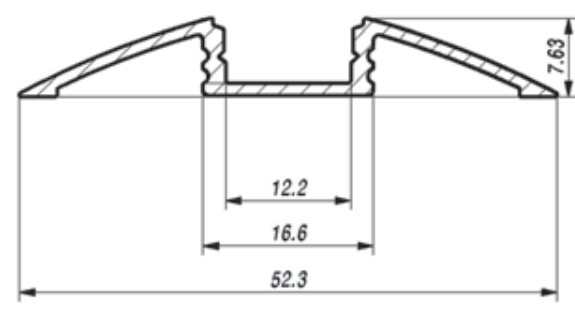

ALU FLAT LED PROFILE

ALU FLAT; 7,63 x 52,3mm

EL-FL
AB-SL

DESCRIPTION

Is a damage resistant walk over safe profile, equally suitable for hiding or protecting messy office cables, or as a LED illuminated floor installation amongst numerous other solutions, and comes in high anodised silver finish or RAL9010 option.