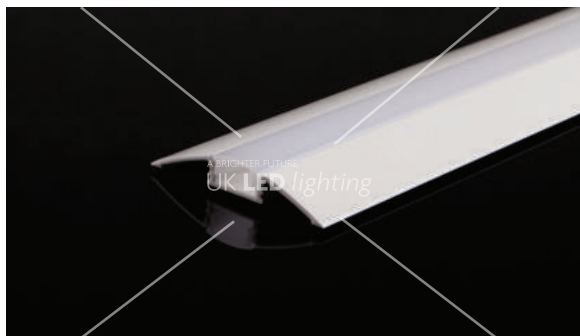

ALU FLAT LED PROFILE

ALU FLAT; 7,63 x 52,3mm

EL-FL
AB-SL

DESCRIPTION

Is a damage resistant walk over safe profile, equally suitable for hiding or protecting messy office cables, or as a LED illuminated floor installation amongst numerous other solutions, and comes in high anodised silver finish or RAL9010 option.

ALU-FLAT ACCESSORIES

EC-FL1

EC-FL2

EC-FL3

EL-FL

EC-FL3
End cap with holding ear

EC-FL1
End cap without holding ear