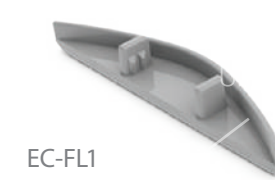

ALU FLAT LED PROFILE

ALU FLAT; 7,63 x 52,3mm

EL-FL
AB-SL

DESCRIPTION

Is a damage resistant walk over safe profile, equally suitable for hiding or protecting messy office cables, or as a LED illuminated floor installation amongst numerous other solutions, and comes in high anodised silver finish or RAL9010 option.

ALU-FLAT ACCESSORIES

EC-FL1

EC-FL2

EC-FL3

EL-FL

EC-FL3
End cap with holding ear

EC-FL1
End cap without holding ear