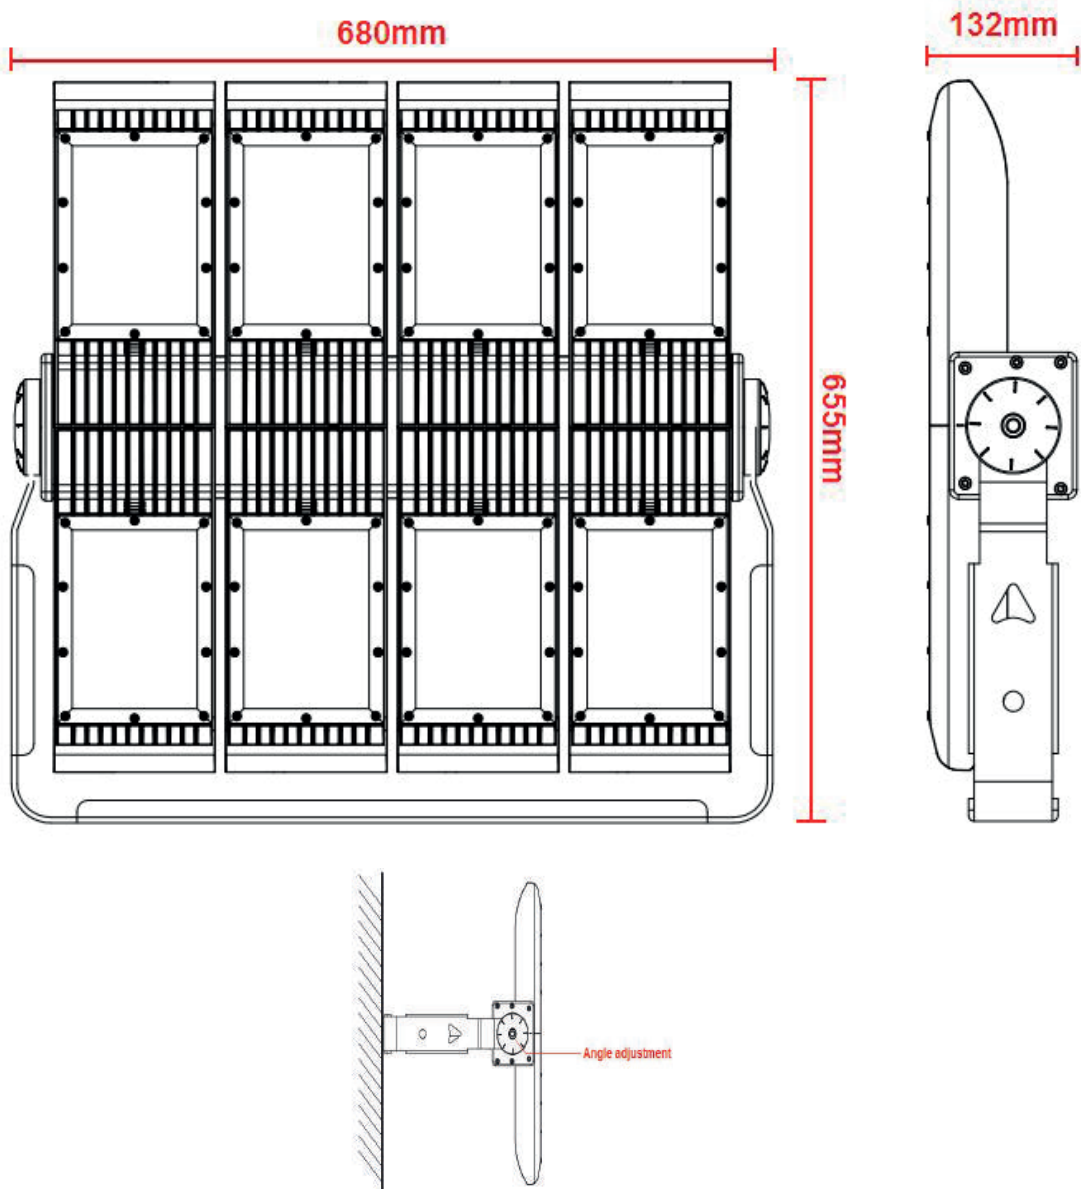

A BRIGHTER FUTURE

UK **LED** lighting

Fascio LED Flood Light 640 watt

Replaces 1300w HID

LDT / IES files

IP65

Dimmable

50,000 hours

Part No.	UKLFAS-40-640-60-65-D
Input Voltage	AC 90 - 305 V
LED	CREE XTE
CCT	2500K - 6500K
Lumen	65500
Lumen per Watt	112
Power Consumption	580 watts
Total System Power	640watts
Weight	30 KG
Dimensions (mm)	680x 655 x 132
Total LED	288
Beam Angle	15°, 30°, 40°, 60°, 90°, (85°x135°), (60°x135°)

Photometrics

Dimensions

Part numbering key