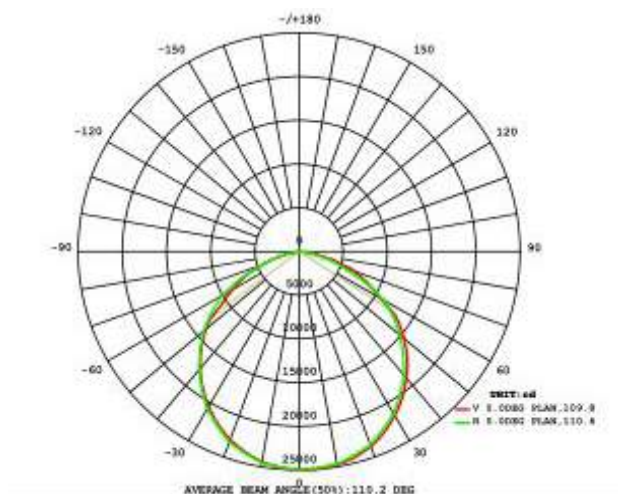

A BRIGHTER FUTURE

UK **LED** lighting

Fascio LED Flood Light 640 watt

Replaces 1300w HID

LDT / IES files

IP65

Dimmable

50,000 hours

Part No.	UKLFAS-40-640-60-65-D
Input Voltage	AC 90 - 305 V
LED	CREE XTE
CCT	2500K - 6500K
Lumen	65500
Lumen per Watt	112
Power Consumption	580 watts
Total System Power	640watts
Weight	30 KG
Dimensions (mm)	680x 655 x 132
Total LED	288
Beam Angle	15°, 30°, 40°, 60°, 90°, (85°x135°), (60°x135°)

Photometrics

Dimensions

Part numbering key