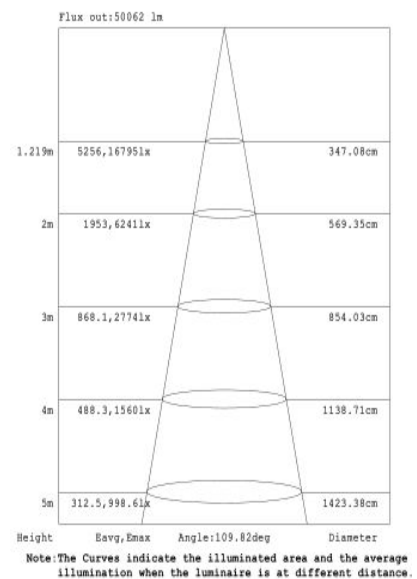

Part No.	UKLFAS-40-640-60-65-D
Input Voltage	AC 90 - 305 V
LED	CREE XTE
CCT	2500K - 6500K
Lumen	65500
Lumen per Watt	112
Power Consumption	580 watts
Total System Power	640watts
Weight	30 KG
Dimensions (mm)	680x 655 x 132
Total LED	288
Beam Angle	15°, 30°, 40°, 60°, 90°, (85°x135°), (60°x135°)

Photometrics

Dimensions

Part numbering key