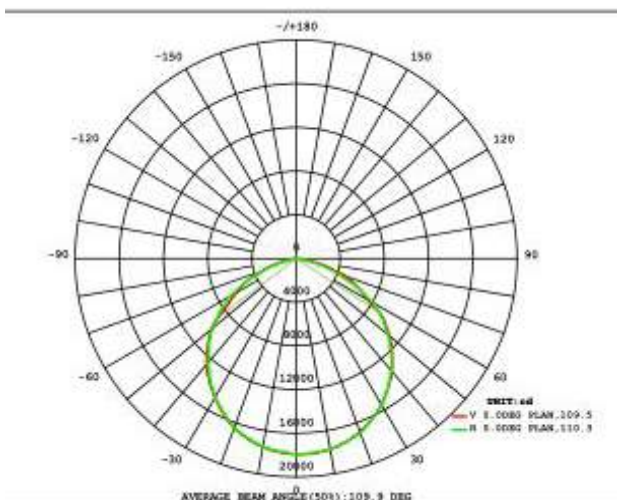

A BRIGHTER FUTURE

UK **LED** lighting

Fascio LED Flood Light 480 watt

Replaces 1000w HID

LDT / IES files

IP65

Dimmable

50,000 hours

Part No.	UKLFAS-40-480-60-65-D
Input Voltage	AC 90 - 305 V
LED	CREE XTE
CCT	2500K - 6500K
Lumen	47500
Lumen per Watt	107
Power Consumption	440 watts
Total System Power	480 watts
Weight	23.1 KG
Dimensions (mm)	525 x 655 x 132
Total LED	216
Beam Angle	15°, 30°, 40°, 60°, 90°, (85°x135°), (60°x135°)

Photometrics

Dimensions

Part numbering key