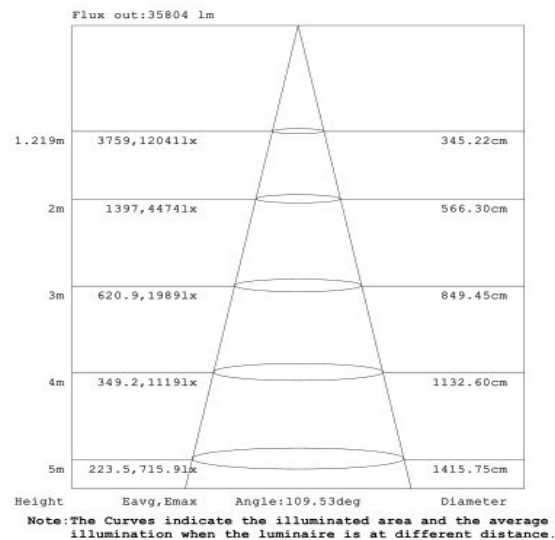

Part No.	UKLFAS-40-480-60-65-D
Input Voltage	AC 90 - 305 V
LED	CREE XTE
CCT	2500K - 6500K
Lumen	47500
Lumen per Watt	107
Power Consumption	440 watts
Total System Power	480 watts
Weight	23.1 KG
Dimensions (mm)	525 x 655 x 132
Total LED	216
Beam Angle	15°, 30°, 40°, 60°, 90°, (85°x135°), (60°x135°)

Photometrics

Dimensions

Part numbering key