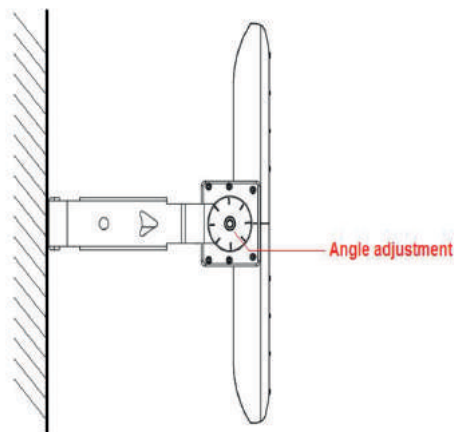

Part No.	UKLFAS-40-480-60-65-D
Input Voltage	AC 90 - 305 V
LED	CREE XTE
CCT	2500K - 6500K
Lumen	47500
Lumen per Watt	107
Power Consumption	440 watts
Total System Power	480 watts
Weight	23.1 KG
Dimensions (mm)	525 x 655 x 132
Total LED	216
Beam Angle	15°, 30°, 40°, 60°, 90°, (85°x135°), (60°x135°)

Photometrics

Dimensions

Part numbering key