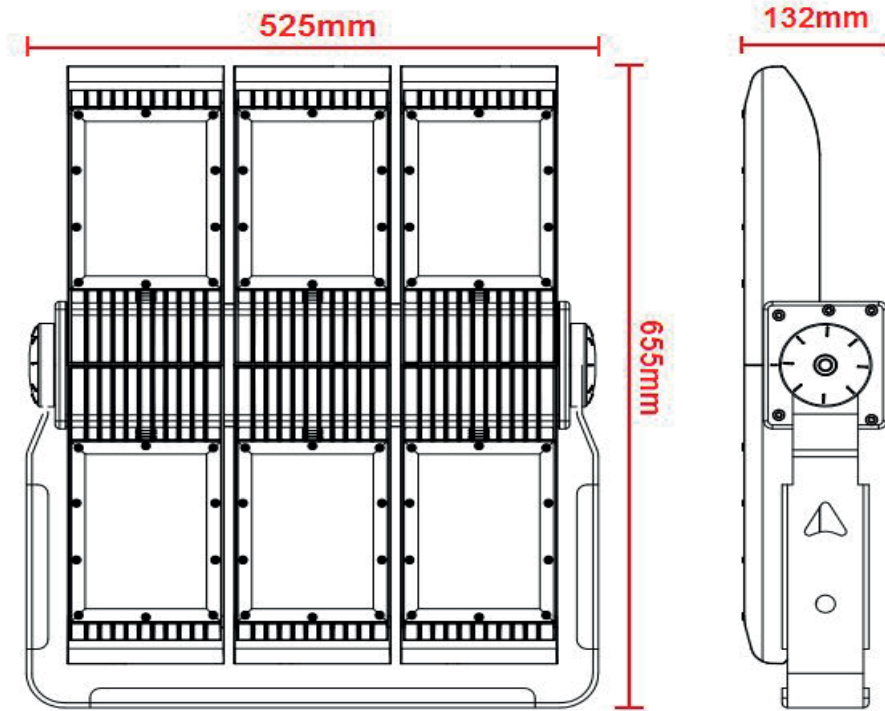

A BRIGHTER FUTURE

UK **LED** lighting

Fascio LED Flood Light 480 watt

Replaces 1000w HID

LDT / IES files

IP65

Dimmable

50,000 hours

Part No.	UKLFAS-40-480-60-65-D
Input Voltage	AC 90 - 305 V
LED	CREE XTE
CCT	2500K - 6500K
Lumen	47500
Lumen per Watt	107
Power Consumption	440 watts
Total System Power	480 watts
Weight	23.1 KG
Dimensions (mm)	525 x 655 x 132
Total LED	216
Beam Angle	15°, 30°, 40°, 60°, 90°, (85°x135°), (60°x135°)

Photometrics

Dimensions

Part numbering key