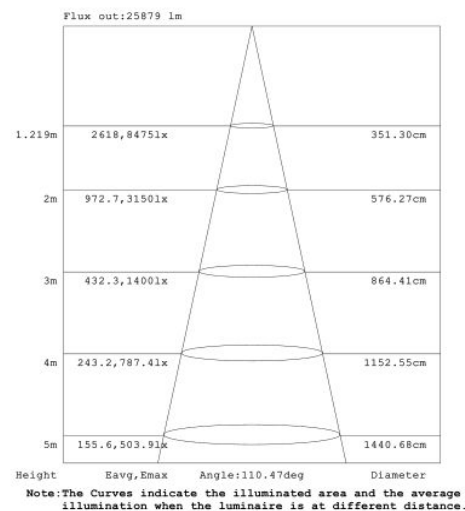

A BRIGHTER FUTURE

UK **LED** lighting

Fascio LED Flood Light 320 watt

Replaces 650w HID

LDT / IES files

IP65

Dimmable

50,000 hours

Part No.	UKLFAS-40-320-60-65-D
Input Voltage	AC 90 - 305 V
LED	CREE XTE
CCT	2500K - 6500K
Lumen	32500
Lumen per Watt	112
Power Consumption	290 watts
Total System Power	320 watts
Weight	15.3 KG
Dimensions (mm)	675 x 440 x 98
Total LED	144
Beam Angle	15°, 30°, 40°, 60°, 90°, (85°x135°), (60°x135°)

Photometrics

Dimensions

Part numbering key