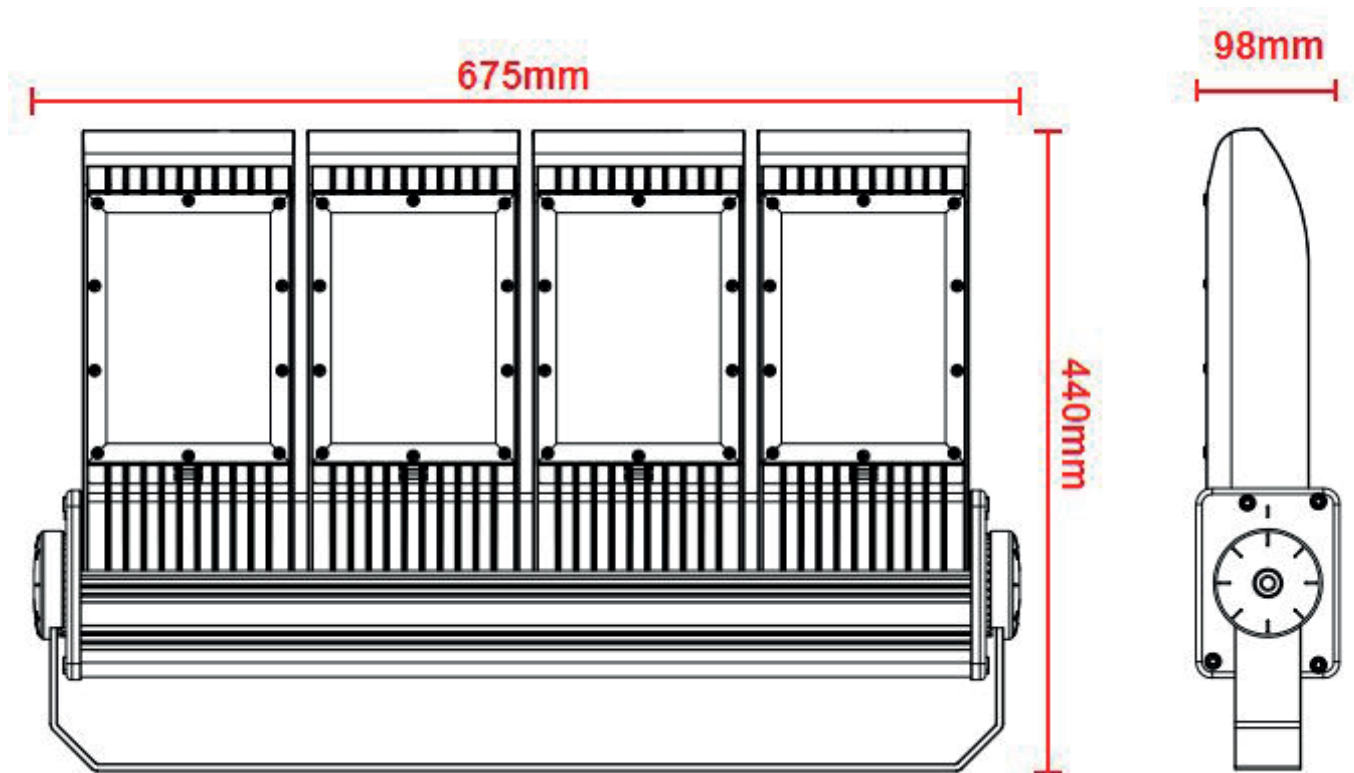

A BRIGHTER FUTURE

UK **LED** lighting

Fascio LED Flood Light 320 watt

Replaces 650w HID

LDT / IES files

IP65

Dimmable

50,000 hours

Part No.	UKLFAS-40-320-60-65-D
Input Voltage	AC 90 - 305 V
LED	CREE XTE
CCT	2500K - 6500K
Lumen	32500
Lumen per Watt	112
Power Consumption	290 watts
Total System Power	320 watts
Weight	15.3 KG
Dimensions (mm)	675 x 440 x 98
Total LED	144
Beam Angle	15°, 30°, 40°, 60°, 90°, (85°x135°), (60°x135°)

Photometrics

Dimensions

Part numbering key