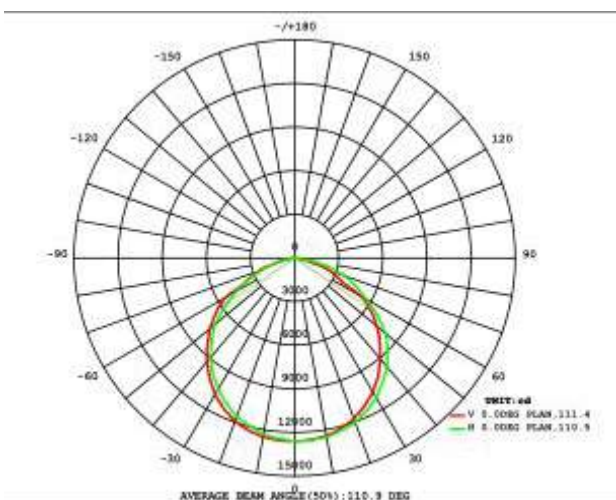

A BRIGHTER FUTURE

UK **LED** lighting

Fascio LED Flood Light 320 watt

Replaces 650w HID

LDT / IES files

IP65

Dimmable

50,000 hours

Part No.	UKLFAS-40-320-60-65-D
Input Voltage	AC 90 - 305 V
LED	CREE XTE
CCT	2500K - 6500K
Lumen	32500
Lumen per Watt	112
Power Consumption	290 watts
Total System Power	320 watts
Weight	15.3 KG
Dimensions (mm)	675 x 440 x 98
Total LED	144
Beam Angle	15°, 30°, 40°, 60°, 90°, (85°x135°), (60°x135°)

Photometrics

Dimensions

Part numbering key