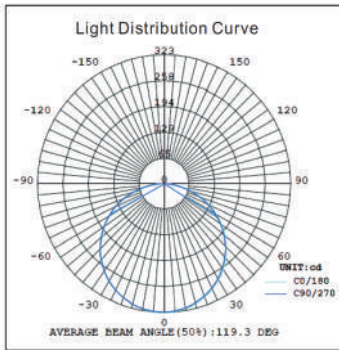

## LED Square Bulkhead 30W

Sensor option

IP65

LDT /IES files

50,000 hours

Part No.	UKSBH-40-30W-S-B
Dimensions (mm)	300 x 300 x 90
LED Type	5630 SMD
Lumen	2160 / 2400 / 2640
CCT	3000K / 4000K / 6000K
Beam Angle	180°
Power Consumption	30 Watts
Volt/AC	100-240
Colour	White / Black or Grey
Material	Die Cast Aluminium & Polycarbonate