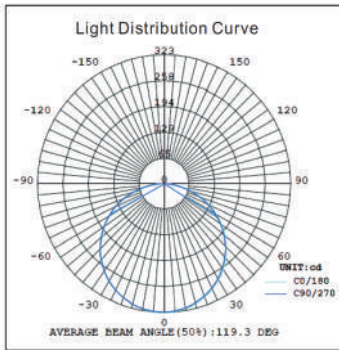

## LED Deco Circular Bulkhead 20W

Sensor option

IP65

LDT /IES files

50,000 hours

Part No.	UKDCBH-40-20W-S-B-CR
Dimensions (mm)	275 x 275 x 80
LED Type	5630 SMD
Lumen	1440 / 1600 / 1760
CCT	3000K / 4000K / 6000K
Beam Angle	180°
Power Consumption	20 Watts
Volt/AC	100-240
Colour	White / Black or Grey
Material	Die Cast Aluminium & Polycarbonate