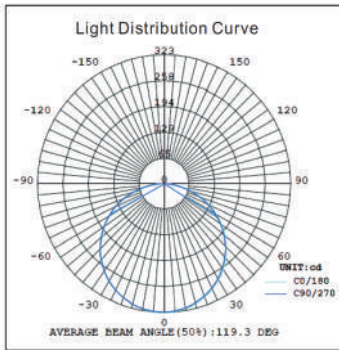

A BRIGHTER FUTURE

UK **LED** lighting

LED Circular Ring Bulkhead 30W

Sensor option

IP65

LDT /IES files

50,000 hours

Part No.	UKCRBH-40-30W-S-B
Dimensions (mm)	300 x 300 x 85
LED Type	5630 SMD
Lumen	2160 / 2400 / 2640
CCT	3000K / 4000K / 6000K
Beam Angle	180°
Power Consumption	30 Watts
Volt/AC	100-240
Colour	White / Black or Grey
Material	Die Cast Aluminium & Polycarbonate

UK LED Circular Ring Bulkhead

S=Motion Sensor
NS=No Sensor

UKCRBH-40-30W-NS-B

CCT = 3000K
4000K
6000K

Watts

W=White
B=Black
G=Grey