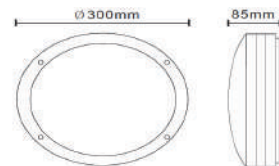

A BRIGHTER FUTURE

UK **LED** lighting

LED Circular Ring Bulkhead 30W

Sensor option

IP65

LDT /IES files

50,000 hours

Part No.	UKCRBH-40-30W-S-B
Dimensions (mm)	300 x 300 x 85
LED Type	5630 SMD
Lumen	2160 / 2400 / 2640
CCT	3000K / 4000K / 6000K
Beam Angle	180°
Power Consumption	30 Watts
Volt/AC	100-240
Colour	White / Black or Grey
Material	Die Cast Aluminium & Polycarbonate

UK LED Circular Ring Bulkhead

S=Motion Sensor
NS=No Sensor

UKCRBH-40-30W-NS-B

CCT = 3000K
4000K
6000K

Watts

W=White
B=Black
G=Grey