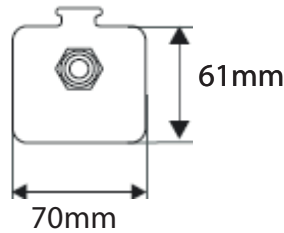

A BRIGHTER FUTURE

UK **LED** lighting

Horizon Mini Linear Bulkhead 40 Watts

LDT /IES files

IP67

Emergency option

Dimmable

50,000 hours

Part No.	UKL-HM1.5-40-40
CCT	3000k-3500k / 4000k -4500k / 5000K -5500k / 6000k
LED Type	SMD 2835
Lumen CRI 85	3800 - 4100
LUX 5500-5500k	1m: 1300 -1400 2m: 330-350 3m: 145-160
Beam Angle	180°
Power Consumption	40Watts
Volt/AC/DC	100-240