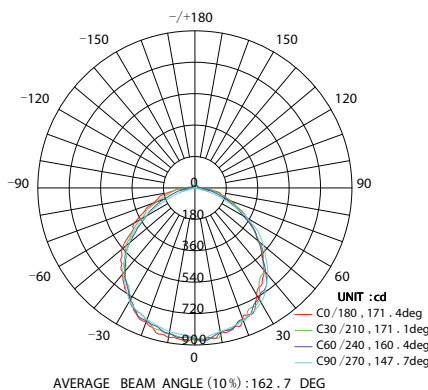

A BRIGHTER FUTURE

UK **LED** lighting

Horizon Mini Linear Bulkhead 40 Watts

LDT /IES files

IP67

Emergency option

Dimmable

50,000 hours

Part No.	UKL-HM1.5-40-40
CCT	3000k-3500k / 4000k -4500k / 5000K -5500k / 6000k
LED Type	SMD 2835
Lumen CRI 85	3800 - 4100
LUX 5500-5500k	1m: 1300 -1400 2m: 330-350 3m: 145-160
Beam Angle	180°
Power Consumption	40Watts
Volt/AC/DC	100-240

Lux distance curve(lux)

LUMINOUS INTENSITY DISTRIBUTION DIAGRAM

CIE1931 Chromaticity Diagram