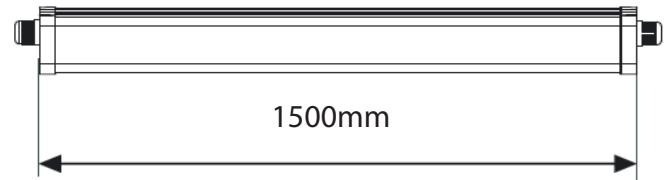

A BRIGHTER FUTURE

UK **LED** lighting

Horizon Mini Linear Bulkhead 40 Watts

LDT /IES files

IP67

Emergency option

Dimmable

50,000 hours

Part No.	UKL-HM1.5-40-40
CCT	3000k-3500k / 4000k -4500k / 5000K -5500k / 6000k
LED Type	SMD 2835
Lumen CRI 85	3800 - 4100
LUX 5500-5500k	1m: 1300 -1400 2m: 330-350 3m: 145-160
Beam Angle	180°
Power Consumption	40Watts
Volt/AC/DC	100-240