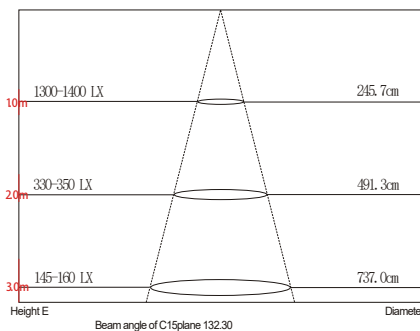

Lux distance curve(lux)