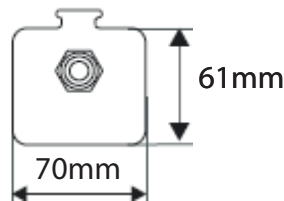

A BRIGHTER FUTURE

UK LED lighting

Horizon Mini Linear Bulkhead 25 Watts

LDT /IES files

IP67

Emergency option

Dimmable

50,000 hours

Part No.	UKL-HM0.6-25-40
CCT	3000k-3500k / 4000k -4500k / 5000K -5500k / 6000k
LED Type	SMD 2835
Lumen CRI 85	2300 - 2600
LUX 5500-5500k	1m: 760 - 800 2m: 180-200 3m: 80-85
Beam Angle	180°
Power Consumption	25Watts
Volt/AC/DC	100-240