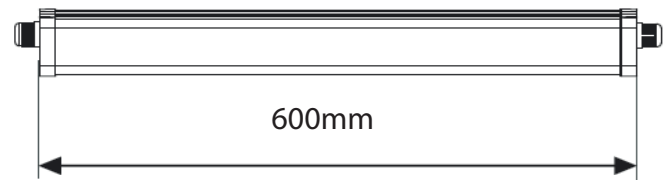

A BRIGHTER FUTURE

UK LED lighting

Horizon Mini Linear Bulkhead 25 Watts

LDT /IES files

IP67

Emergency option

Dimmable

50,000 hours

Part No.	UKL-HM0.6-25-40
CCT	3000k-3500k / 4000k -4500k / 5000K -5500k / 6000k
LED Type	SMD 2835
Lumen CRI 85	2300 - 2600
LUX 5500-5500k	1m: 760 - 800 2m: 180-200 3m: 80-85
Beam Angle	180°
Power Consumption	25Watts
Volt/AC/DC	100-240