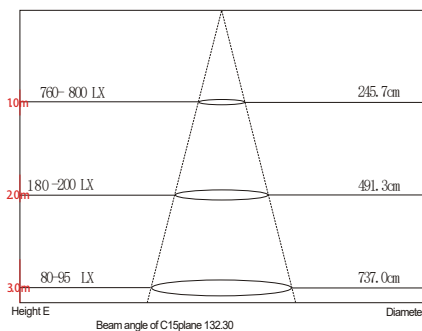

Lux distance curve(lux)