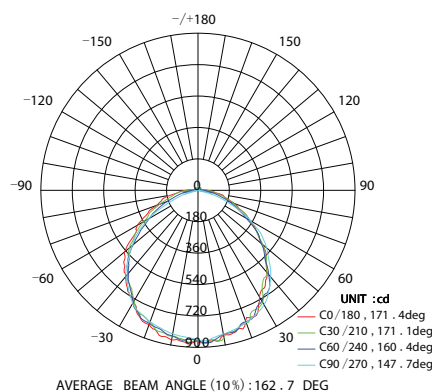

A BRIGHTER FUTURE

UK LED lighting

Horizon Mini Linear Bulkhead 25 Watts

LDT /IES files

IP67

Emergency option

Dimmable

50,000 hours

Part No.	UKL-HM0.6-25-40
CCT	3000k-3500k / 4000k -4500k / 5000K -5500k / 6000k
LED Type	SMD 2835
Lumen CRI 85	2300 - 2600
LUX 5500-5500k	1m: 760 - 800 2m: 180-200 3m: 80-85
Beam Angle	180°
Power Consumption	25Watts
Volt/AC/DC	100-240

Lux distance curve(lux)

LUMINOUS INTENSITY DISTRIBUTION DIAGRAM

CIE1931 Chromaticity Diagram