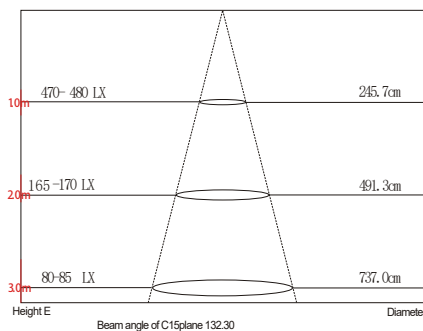

Lux distance curve(lux)