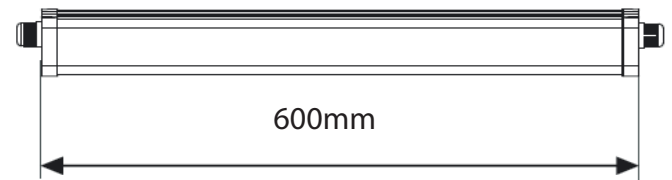

A BRIGHTER FUTURE

UK LED lighting

Horizon Mini Linear Bulkhead 20 Watts

LDT /IES files

IP67

Emergency option

Dimmable

50,000 hours

Part No.	UKL-HM0.6-20-40
CCT	3000k-3500k / 4000k -4500k / 5000K -5500k / 6000k
LED Type	SMD 2835
Lumen CRI 85	1800 - 2100
LUX 5500-5500k	1m: 470 - 480 2m: 165-170 3m: 80-85
Beam Angle	180°
Power Consumption	20Watts
Volt/AC/DC	100-240