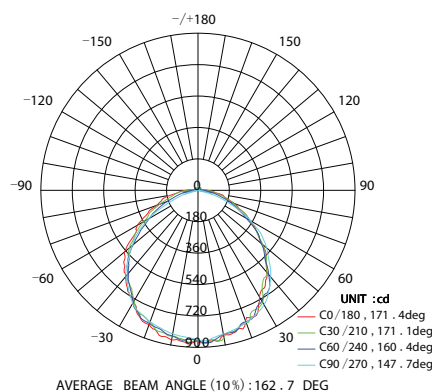

A BRIGHTER FUTURE

UK LED lighting

Horizon Mini Linear Bulkhead 20 Watts

LDT /IES files

IP67

Emergency option

Dimmable

50,000 hours

Part No.	UKL-HM0.6-20-40
CCT	3000k-3500k / 4000k -4500k / 5000K -5500k / 6000k
LED Type	SMD 2835
Lumen CRI 85	1800 - 2100
LUX 5500-5500k	1m: 470 - 480 2m: 165-170 3m: 80-85
Beam Angle	180°
Power Consumption	20Watts
Volt/AC/DC	100-240

Lux distance curve(lux)

LUMINOUS INTENSITY DISTRIBUTION DIAGRAM

CIE1931 Chromaticity Diagram