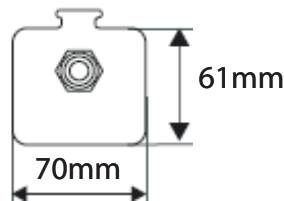

A BRIGHTER FUTURE

UK LED lighting

Horizon Mini Linear Bulkhead 20 Watts

LDT /IES files

IP67

Emergency option

Dimmable

50,000 hours

Part No.	UKL-HM0.6-20-40
CCT	3000k-3500k / 4000k -4500k / 5000K -5500k / 6000k
LED Type	SMD 2835
Lumen CRI 85	1800 - 2100
LUX 5500-5500k	1m: 470 - 480 2m: 165-170 3m: 80-85
Beam Angle	180°
Power Consumption	20Watts
Volt/AC/DC	100-240