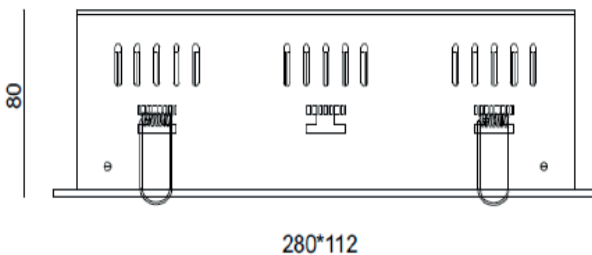

A BRIGHTER FUTURE

UK LED lighting

Orbis Triple LED Down Light 30 watt

Frosted cover option

LDT /IES files

IP44

Dimmable

50,000 hours

Part No.	UKORB3-T-30-30W-60-W
LED Pitch	SharpCOB
CCT	2700k / 3000k / 4000k / 5000k
Lumen	1947 / 2050 / 2152 / 2260
Beam Angles	25° / 45° / 60°
Power Consumption	3 x 10watts = 30 Watts
Volt/AC	220-240
Current mA	700
Dimension (mm)	280 X 112 X 82
Cutout (mm)	267 X 97
Finish	White , Black , Chrome , Silver
Warranty	5 Years

UK LED Down Light ORBIS

Watts used

Beam Angle 25° / 45° / 60°

UKORB3-T-30-30W-60-W

Tilt

CCT, 3000K

Finish - W-White