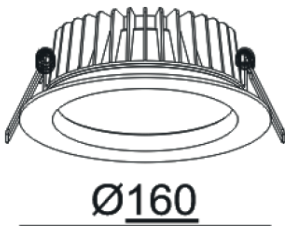

A BRIGHTER FUTURE

UK **LED** lighting

18 Watt Elat LED Down Light

LDT /IES files

IP65

Dimmable

50,000 hours

Part No.	UKELAT-F-30-18W-90-W
LED	5630 chip
CCT	2700k / 3000k / 4000k / 5000k
Lumen CRI 85	1350
Beam Angles	90°
Power Consumption	18 Watts
Volt/AC	220-240
Current mA	500
Dimension (mm)	D 160, H 57
Cutout (mm)	140
Finish	White / Black
Warranty	5 Years

57

UK LED Down Light ELAT

Watts used

Beam Angle 90°

UKELAT-F-30-18W-90-W

Fixed

CCT 2700k, 3000K, 4000K, 5000k

Finish - W-White
B-Black