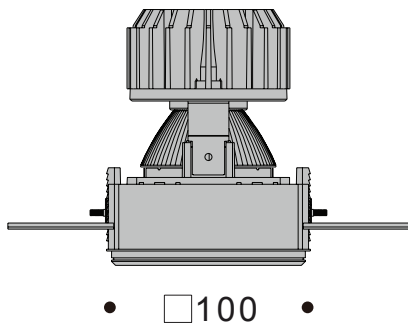

A BRIGHTER FUTURE

UK LED lighting

SUNIS LED Down Light 15 watt - TLC

LDT /IES files

IP44

50,000 hours life

Dimmable

Part No.	UKSUN-F-30-15W-30-C-TL
LED	Citizen COB
CCT 80+	3000k / 4000k
Lumen (3000k)	1290
Beam Angle	30°
Power Consumption	15 Watts
Current mA	350

UK LED Down Light SUNIS

Watts used

Beam Angle 30°

IP = Glass front and Trim

T = Trimmed

TL = Trimless

UKSUN-F-30-15W-30-C-TL

T=Tilt
F= Fixed