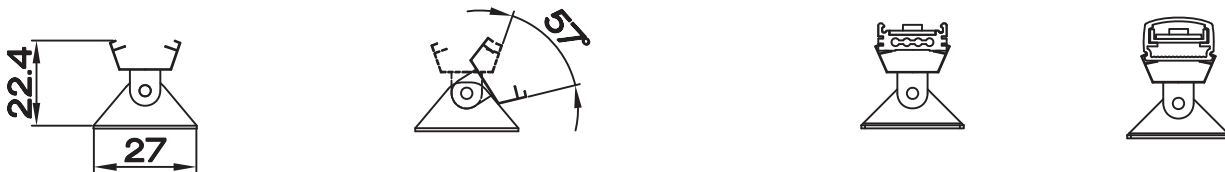

A BRIGHTER FUTURE

UK **LED** *lighting*

Reflector LED Bar RGB 20mm Pitch

IP20

DMX Dimmable

Colour 3 in 1 LED

Part No.	E-RGB-1HC2-24-120-O-RSC2
LED Pitch	20mm
CCT	Red - 625nm / Green - 525nm / Blue - 460nm
Lumen	891
Beam Angle	120°
Power Consumption (per metre)	33 Watts
Volt/DC	24
Chip Used	5050 1 Watt
PCB Length (mm)	120
End cap combined length (mm)	21
Maximum serial connection (mm)	3600
Tc point °C	70
Current mA	1357

Dimensions

Stainless Steel Fixed Bracket

Stainless Steel Adjustable Bracket

Part numbering key