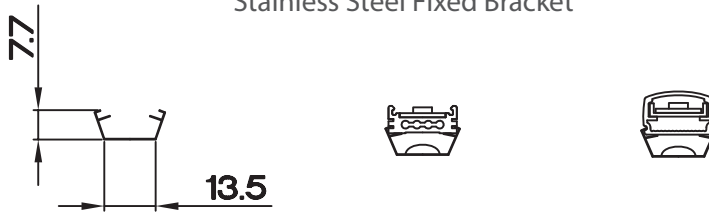

A BRIGHTER FUTURE

UK **LED** *lighting*

Reflector LED Bar RGB 20mm Pitch

IP20

DMX Dimmable

Colour 3 in 1 LED

Part No.	E-RGB-1HC2-24-120-O-RSC2
LED Pitch	20mm
CCT	Red - 625nm / Green - 525nm / Blue - 460nm
Lumen	891
Beam Angle	120°
Power Consumption (per metre)	33 Watts
Volt/DC	24
Chip Used	5050 1 Watt
PCB Length (mm)	120
End cap combined length (mm)	21
Maximum serial connection (mm)	3600
Tc point °C	70
Current mA	1357

Dimensions

Stainless Steel Fixed Bracket

Stainless Steel Adjustable Bracket

Part numbering key