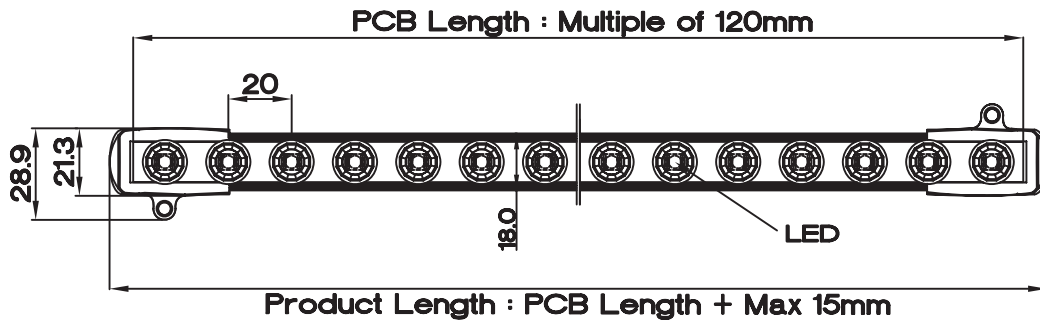

A BRIGHTER FUTURE

UK **LED** *lighting*

Reflector LED Bar RGB 20mm Pitch

IP20

DMX Dimmable

Colour 3 in 1 LED

Part No.	E-RGB-1HC2-24-120-O-RSC2
LED Pitch	20mm
CCT	Red - 625nm / Green - 525nm / Blue - 460nm
Lumen	891
Beam Angle	120°
Power Consumption (per metre)	33 Watts
Volt/DC	24
Chip Used	5050 1 Watt
PCB Length (mm)	120
End cap combined length (mm)	21
Maximum serial connection (mm)	3600
Tc point °C	70
Current mA	1357

Dimensions

Stainless Steel Fixed Bracket

Stainless Steel Adjustable Bracket

Part numbering key