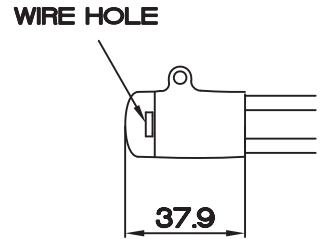

A BRIGHTER FUTURE

UK **LED** *lighting*

Reflector LED Bar RGB 20mm Pitch

IP20

DMX Dimmable

Colour 3 in 1 LED

Part No.	E-RGB-1HC2-24-120-O-RSC2
LED Pitch	20mm
CCT	Red - 625nm / Green - 525nm / Blue - 460nm
Lumen	891
Beam Angle	120°
Power Consumption (per metre)	33 Watts
Volt/DC	24
Chip Used	5050 1 Watt
PCB Length (mm)	120
End cap combined length (mm)	21
Maximum serial connection (mm)	3600
Tc point °C	70
Current mA	1357

Dimensions

Stainless Steel Fixed Bracket

Stainless Steel Adjustable Bracket

Part numbering key