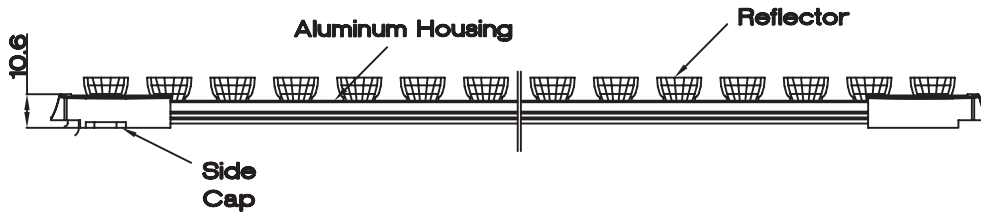

A BRIGHTER FUTURE

UK **LED** *lighting*

Reflector LED Bar RGB 20mm Pitch

IP20

DMX Dimmable

Colour 3 in 1 LED

Part No.	E-RGB-1HC2-24-120-O-RSC2
LED Pitch	20mm
CCT	Red - 625nm / Green - 525nm / Blue - 460nm
Lumen	891
Beam Angle	120°
Power Consumption (per metre)	33 Watts
Volt/DC	24
Chip Used	5050 1 Watt
PCB Length (mm)	120
End cap combined length (mm)	21
Maximum serial connection (mm)	3600
Tc point °C	70
Current mA	1357

Dimensions

Stainless Steel Fixed Bracket

Stainless Steel Adjustable Bracket

Part numbering key