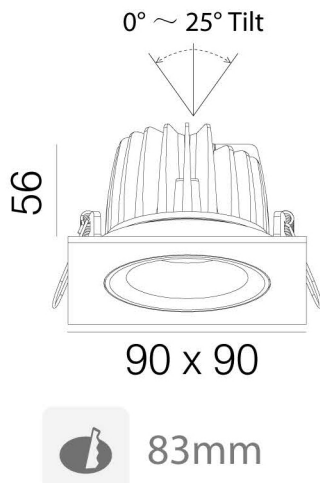

## 7 Watt Square LUNIS LED Down Light

LDT /IES files

IP44

Dimmable

50,000 hours

Part No.	UKLUNIS*SQ-T-30-7W-60-W
LED Pitch	SharpCOB
CCT	2700k / 3000k / 4000k / 500k
Lumen CRI 85	515 / 545 / 570 / 585
Beam Angles	24° / 36°/60°
Power Consumption	7 Watts
Volt/AC	220-240
Current mA	500
Dimension (mm)	D 90*90, H 56
Cutout (mm)	83
Finish	White / Black / Satin Chrome / Silver
Warranty	5 Years