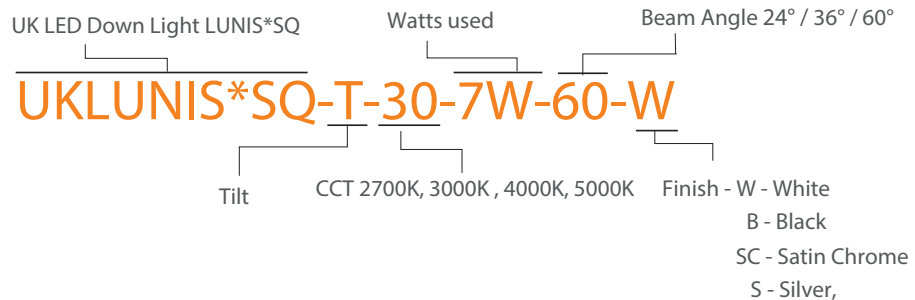

## 7 Watt Square LUNIS LED Down Light

LDT /IES files

IP44

Dimmable

50,000 hours

Part No.	UKLUNIS*SQ-T-30-7W-60-W
LED Pitch	SharpCOB
CCT	2700k / 3000k / 4000k / 500k
Lumen CRI 85	515 / 545 / 570 / 585
Beam Angles	24° / 36°/60°
Power Consumption	7 Watts
Volt/AC	220-240
Current mA	500
Dimension (mm)	D 90*90, H 56
Cutout (mm)	83
Finish	White / Black / Satin Chrome / Silver
Warranty	5 Years