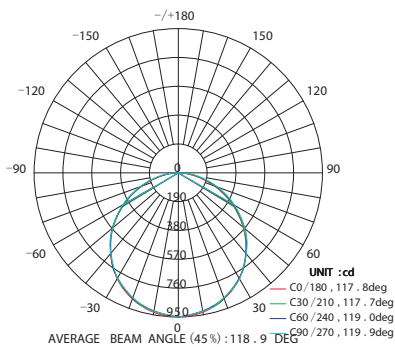

A BRIGHTER FUTURE

UK **LED** lighting

LED Panel Light 60W 600x1200mm

LDT /IES files

Dimmable

50,000 hours

Part No.	UKLP - 1200x600 - 30 - 60
Dimensions (mm)	600 * 1200 * 11
LED Type	SMD 2835 / SMD 4014
Lumen	4500 -5100
CCT	3000K / 4000K / 5000K / 6000K
Beam Angle	120°
Power Consumption	60 Watts
Volt/AC/DC	AC100-240

Light Distribution Curve(cd)

Lux distance curve(lux)