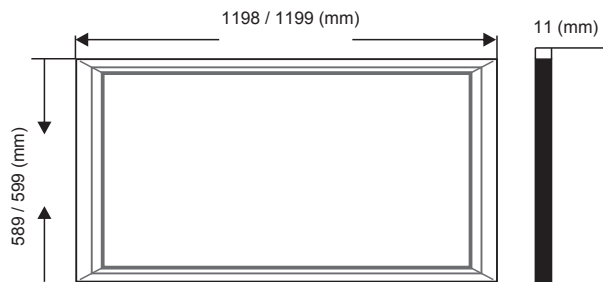

A BRIGHTER FUTURE

UK **LED** lighting

LED Panel Light 60W 600x1200mm

LDT /IES files

Dimmable

50,000 hours

Part No.	UKLP - 1200x600 - 30 - 60
Dimensions (mm)	600 * 1200 * 11
LED Type	SMD 2835 / SMD 4014
Lumen	4500 -5100
CCT	3000K / 4000K / 5000K / 6000K
Beam Angle	120°
Power Consumption	60 Watts
Volt/AC/DC	AC100-240

Light Distribution Curve(cd)

Lux distance curve(lux)