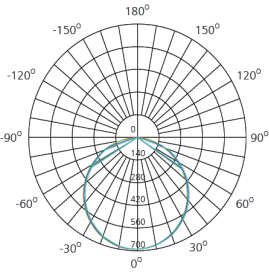

## LED Flat Ceiling Light 25W

LDT /IES files

Triac Dimmable

40,000 hours

AVERAGE BEAM ANGLE (50%): 115.2 DEG

UNIT: cd

- C0/180, 115.2 deg
- C30/210, 115.2 deg
- C60/240, 115.2 deg
- C90/270, 115.1 deg

Part No.	UKCLF-30-25W-D
Dimensions (mm)	350 x 40
LED Type	5630 SMD
Lumen	2075 / 2125 / 2150 / 2200
CCT	3000K / 4000K / 5000K / 5700K
Beam Angle	120°
Power Consumption	25 Watts
Volt/AC	100-240
Finish	White / Brushed Nickel