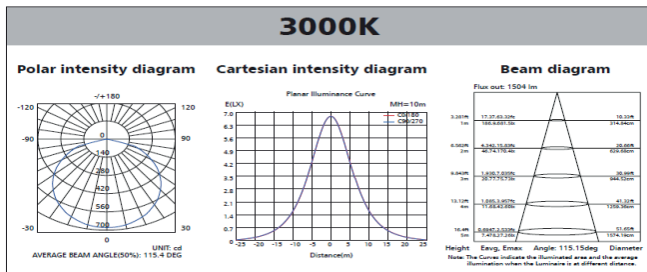

## LED Flat Ceiling Light 25W

LDT /IES files

Triac Dimmable

40,000 hours

AVERAGE BEAM ANGLE (50%): 115.2 DEG

UNIT: cd

- C0/180, 115.2 deg
- C30/210, 115.2 deg
- C60/240, 115.2 deg
- C90/270, 115.1 deg

Part No.	UKCLF-30-25W-D
Dimensions (mm)	350 x 40
LED Type	5630 SMD
Lumen	2075 / 2125 / 2150 / 2200
CCT	3000K / 4000K / 5000K / 5700K
Beam Angle	120°
Power Consumption	25 Watts
Volt/AC	100-240
Finish	White / Brushed Nickel