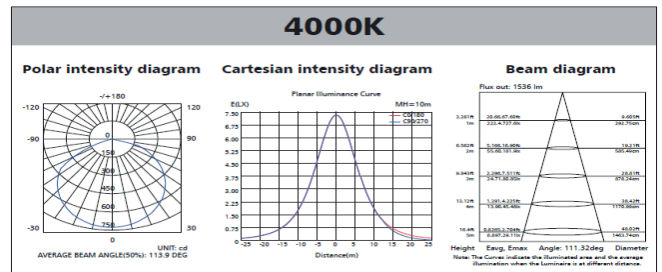

## LED Flat Ceiling Light 25W

LDT /IES files

Triac Dimmable

40,000 hours

AVERAGE BEAM ANGLE (50%): 115.2 DEG

UNIT: cd

- C0/180, 115.2 deg
- C30/210, 115.2 deg
- C60/240, 115.2 deg
- C90/270, 115.1 deg

Part No.	UKCLF-30-25W-D
Dimensions (mm)	350 x 40
LED Type	5630 SMD
Lumen	2075 / 2125 / 2150 / 2200
CCT	3000K / 4000K / 5000K / 5700K
Beam Angle	120°
Power Consumption	25 Watts
Volt/AC	100-240
Finish	White / Brushed Nickel