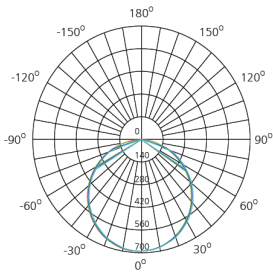

A BRIGHTER FUTURE
UK LED lighting

LED Flat Ceiling Light 18W

LDT /IES files

Triac Dimmable

40,000 hours

Part No.	UKCLF-30-18W-D
Dimensions (mm)	300 x 40
LED Type	5630 SMD
Lumen	1530 / 1550/ 1620 / 1650
CCT	3000K / 4000K / 5000K /5700K
Beam Angle	120°
Power Consumption	18 Watts
Volt/AC	100-240
Finish	White / Brushed Nickel

UNIT: cd

- C0/180, 115.2 deg
- C30/210, 115.2 deg
- C60/240, 115.2 deg
- C90/270, 115.1 deg

AVERAGE BEAM ANGLE (50%): 115.2 DEG

UK LED Ceiling light ring

Dimmable or non dim

UKCLF-30-18W-D

CCT, 3000K

Watts used