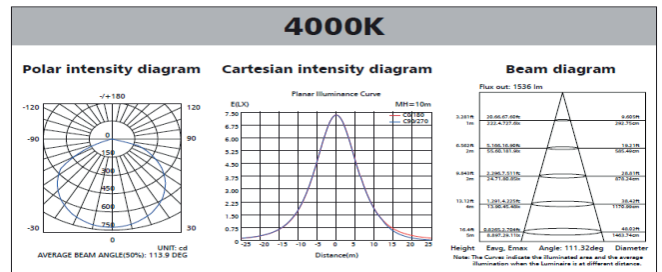

A BRIGHTER FUTURE
UK LED lighting

LED Flat Ceiling Light 18W

LDT /IES files

Triac Dimmable

40,000 hours

Part No.	UKCLF-30-18W-D
Dimensions (mm)	300 x 40
LED Type	5630 SMD
Lumen	1530 / 1550/ 1620 / 1650
CCT	3000K / 4000K / 5000K /5700K
Beam Angle	120°
Power Consumption	18 Watts
Volt/AC	100-240
Finish	White / Brushed Nickel

UNIT: cd

- C0/180, 115.2 deg
- C30/210, 115.2 deg
- C60/240, 115.2 deg
- C90/270, 115.1 deg

AVERAGE BEAM ANGLE (50%): 115.2 DEG

UK LED Ceiling light ring

Dimmable or non dim

UKCLF-30-18W-D

CCT, 3000K

Watts used