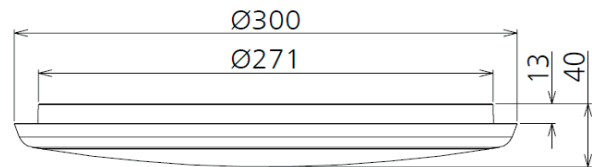

A BRIGHTER FUTURE
UK LED lighting

LED Flat Ceiling Light 18W

LDT /IES files

Triac Dimmable

40,000 hours

Part No.	UKCLF-30-18W-D
Dimensions (mm)	300 x 40
LED Type	5630 SMD
Lumen	1530 / 1550/ 1620 / 1650
CCT	3000K / 4000K / 5000K /5700K
Beam Angle	120°
Power Consumption	18 Watts
Volt/AC	100-240
Finish	White / Brushed Nickel

UNIT: cd

- C0/180, 115.2 deg
- C30/210, 115.2 deg
- C60/240, 115.2 deg
- C90/270, 115.1 deg

AVERAGE BEAM ANGLE (50%): 115.2 DEG

UK LED Ceiling light ring

Dimmable or non dim

UKCLF-30-18W-D

CCT, 3000K

Watts used