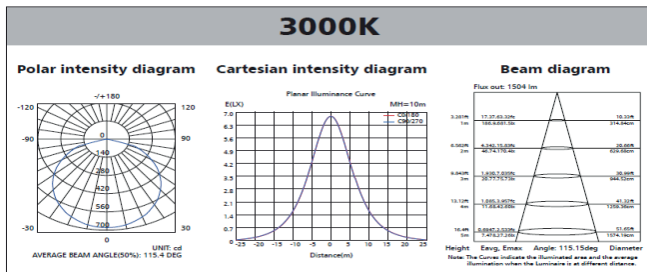

A BRIGHTER FUTURE
UK LED lighting

LED Flat Ceiling Light 18W

LDT /IES files

Triac Dimmable

40,000 hours

Part No.	UKCLF-30-18W-D
Dimensions (mm)	300 x 40
LED Type	5630 SMD
Lumen	1530 / 1550/ 1620 / 1650
CCT	3000K / 4000K / 5000K /5700K
Beam Angle	120°
Power Consumption	18 Watts
Volt/AC	100-240
Finish	White / Brushed Nickel

UNIT: cd

- C0/180, 115.2 deg
- C30/210, 115.2 deg
- C60/240, 115.2 deg
- C90/270, 115.1 deg

AVERAGE BEAM ANGLE (50%): 115.2 DEG

UK LED Ceiling light ring

Dimmable or non dim

UKCLF-30-18W-D

CCT, 3000K

Watts used