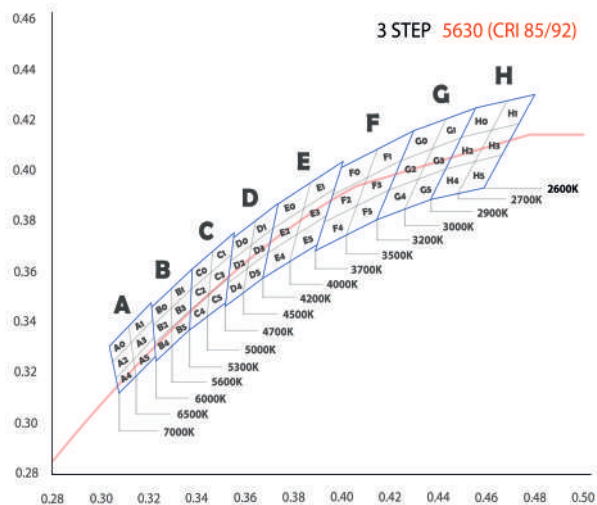

Part No.	E-28H-2EC2-24-112-11D-6SC4
LED Pitch	18.75mm
CCT	2400k / 2600k / 2800k / 3000k / 4000k / 5700k / 6300k
Lumen CRI 85	887 / 1072 / 1151 / 1257 / 1357 / 1482 / 1482
CCT	2600k / 2800k / 3000k / 4000k
Lumen CRI 92	794 / 864 / 947 / 1018
Beam Angle	60°
Power Consumption (per metre)	17.9 Watts
Volt/DC	24
Chip Used	5630 Seoul Semiconductor
PCB Length (mm)	112.5 / 56
End cap combined length (mm)	13.5 + 13.5 = 27
Maximum serial connection (mm)	2800
Tc point °C	50
	63-106

Stainless Steel Adjustable Bracket

Binning 2 or 3 step MacAdam Ellipse

3 Step MacAdam Ellipse by default

Part numbering key