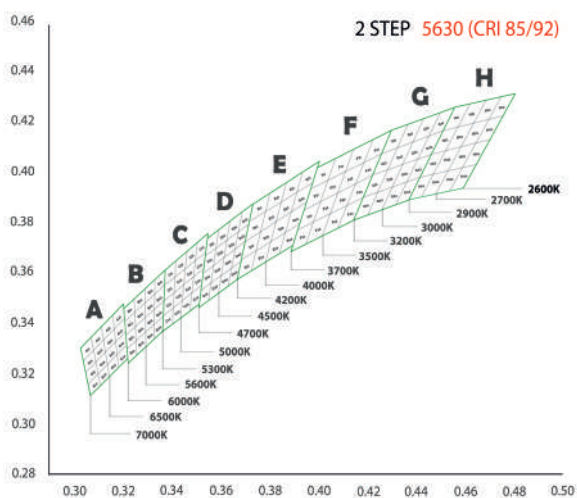

Part No.	E-28H-2EC2-24-112-11D-6SC4
LED Pitch	18.75mm
CCT	2400k / 2600k / 2800k / 3000k / 4000k / 5700k / 6300k
Lumen CRI 85	887 / 1072 / 1151 / 1257 / 1357 / 1482 / 1482
CCT	2600k / 2800k / 3000k / 4000k
Lumen CRI 92	794 / 864 / 947 / 1018
Beam Angle	60°
Power Consumption (per metre)	17.9 Watts
Volt/DC	24
Chip Used	5630 Seoul Semiconductor
PCB Length (mm)	112.5 / 56
End cap combined length (mm)	13.5 + 13.5 = 27
Maximum serial connection (mm)	2800
Tc point °C	50
	63-106

Stainless Steel Adjustable Bracket

Binning 2 or 3 step MacAdam Ellipse

3 Step MacAdam Ellipse by default

Part numbering key