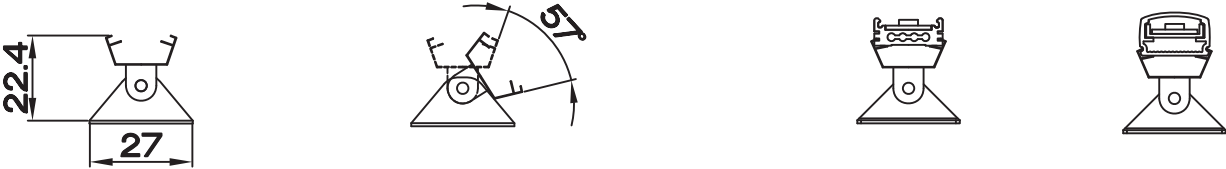

Part No.	E-28H-2EC2-24-112-11D-6SC4
LED Pitch	18.75mm
CCT	2400k / 2600k / 2800k / 3000k / 4000k / 5700k / 6300k
Lumen CRI 85	887 / 1072 / 1151 / 1257 / 1357 / 1482 / 1482
CCT	2600k / 2800k / 3000k / 4000k
Lumen CRI 92	794 / 864 / 947 / 1018
Beam Angle	60°
Power Consumption (per metre)	17.9 Watts
Volt/DC	24
Chip Used	5630 Seoul Semiconductor
PCB Length (mm)	112.5 / 56
End cap combined length (mm)	13.5 + 13.5 = 27
Maximum serial connection (mm)	2800
Tc point °C	50
	63-106

Stainless Steel Adjustable Bracket

Binning 2 or 3 step MacAdam Ellipse

3 Step MacAdam Ellipse by default

Part numbering key