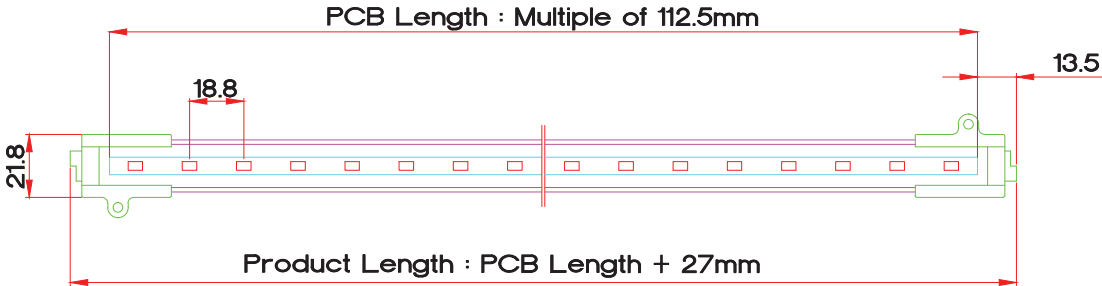

Dimensions