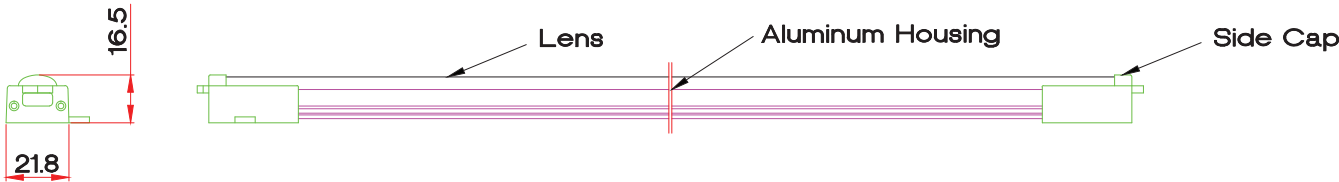

Dimensions