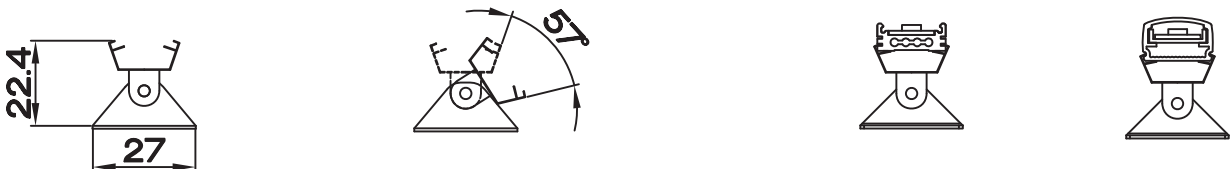

CE

Part No.	E-24-2EC0-24-100-10D-4SC2
LED Pitch	7.15mm
CCT	2400k / 2600k / 2800k / 3000k / 4000K / 5700k / 6300k
Lumen CRI 85	1060 / 1281 / 1376 / 1503 / 1633 / 1776 / 1776
CCT	2600k / 2800k / 3000k / 4000K
Lumen CRI 92	1009 / 1091 / 1302 / 1403
Beam Angle	40°
Power Consumption (per metre)	23 Watts
Volt/DC	24
Chip Used	5630 Seoul Semiconductor
PCB Length (mm)	100 / 50
End cap combined length (mm)	13.5 + 13.5 = 27
Maximum serial connection (mm)	2000
Tc point °C	60
Lumen/Watt	63-106

Dimensions

Stainless Steel Fixed Bracket

Stainless Steel Adjustable Bracket

Binning 2 or 3 step MacAdam Ellipse

3 Step MacAdam Ellipse by default

Part numbering key