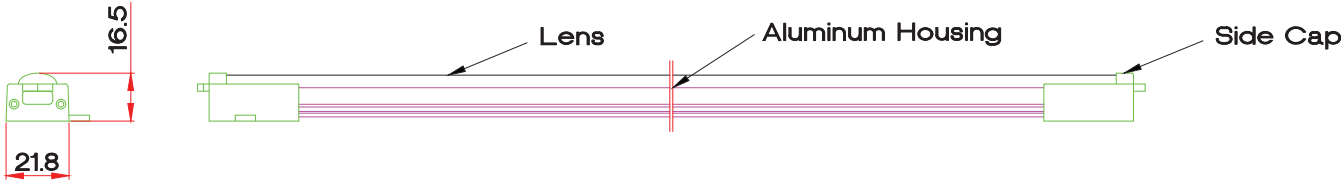

A BRIGHTER FUTURE

UK **LED** *lighting*

Accent LED Bar 7.15mm 40°

Linear Lens

LDT /IES files

IP20-65

High CRI option

Dimmable

CE

Part No.	E-24-2EC0-24-100-10D-4SC2
LED Pitch	7.15mm
CCT	2400k / 2600k / 2800k / 3000k / 4000K / 5700k / 6300k
Lumen CRI 85	1060 / 1281 / 1376 / 1503 / 1633 / 1776 / 1776
CCT	2600k / 2800k / 3000k / 4000K
Lumen CRI 92	1009 / 1091 / 1302 / 1403
Beam Angle	40°
Power Consumption (per metre)	23 Watts
Volt/DC	24
Chip Used	5630 Seoul Semiconductor
PCB Length (mm)	100 / 50
End cap combined length (mm)	13.5 + 13.5 = 27
Maximum serial connection (mm)	2000
Tc point °C	60
Lumen/Watt	63-106

Dimensions

Stainless Steel Fixed Bracket

Stainless Steel Adjustable Bracket

Binning 2 or 3 step MacAdam Ellipse

3 Step MacAdam Ellipse by default

Part numbering key