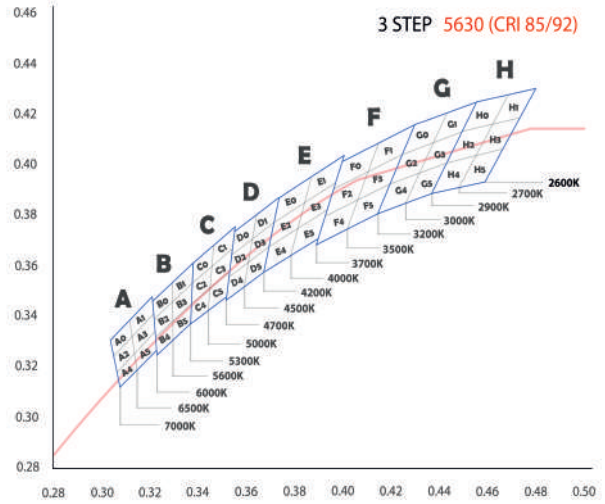

CE

Part No.	E-24-2EC0-24-100-10D-4SC2
LED Pitch	7.15mm
CCT	2400k / 2600k / 2800k / 3000k / 4000K / 5700k / 6300k
Lumen CRI 85	1060 / 1281 / 1376 / 1503 / 1633 / 1776 / 1776
CCT	2600k / 2800k / 3000k / 4000K
Lumen CRI 92	1009 / 1091 / 1302 / 1403
Beam Angle	40°
Power Consumption (per metre)	23 Watts
Volt/DC	24
Chip Used	5630 Seoul Semiconductor
PCB Length (mm)	100 / 50
End cap combined length (mm)	13.5 + 13.5 = 27
Maximum serial connection (mm)	2000
Tc point °C	60
Lumen/Watt	63-106

Dimensions

Stainless Steel Fixed Bracket

Stainless Steel Adjustable Bracket

Binning 2 or 3 step MacAdam Ellipse

3 Step MacAdam Ellipse by default

Part numbering key