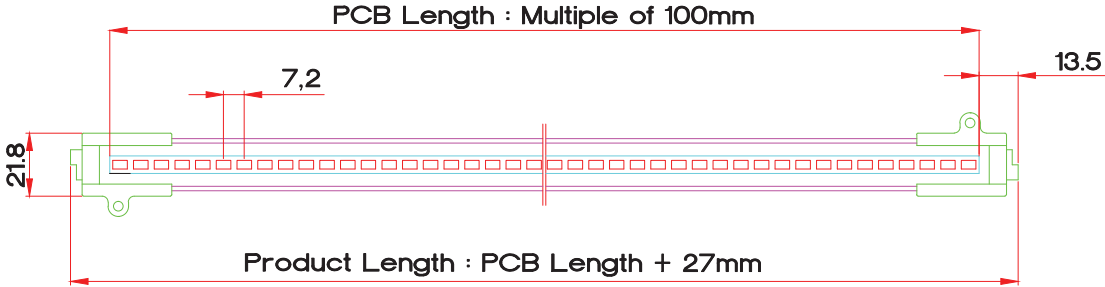

A BRIGHTER FUTURE

UK **LED** *lighting*

Accent LED Bar 7.15mm 40°

Linear Lens

LDT /IES files

IP20-65

High CRI option

Dimmable

CE

Part No.	E-24-2EC0-24-100-10D-4SC2
LED Pitch	7.15mm
CCT	2400k / 2600k / 2800k / 3000k / 4000K / 5700k / 6300k
Lumen CRI 85	1060 / 1281 / 1376 / 1503 / 1633 / 1776 / 1776
CCT	2600k / 2800k / 3000k / 4000K
Lumen CRI 92	1009 / 1091 / 1302 / 1403
Beam Angle	40°
Power Consumption (per metre)	23 Watts
Volt/DC	24
Chip Used	5630 Seoul Semiconductor
PCB Length (mm)	100 / 50
End cap combined length (mm)	13.5 + 13.5 = 27
Maximum serial connection (mm)	2000
Tc point °C	60
Lumen/Watt	63-106

Dimensions

Stainless Steel Fixed Bracket

Stainless Steel Adjustable Bracket

Binning 2 or 3 step MacAdam Ellipse

3 Step MacAdam Ellipse by default

Part numbering key