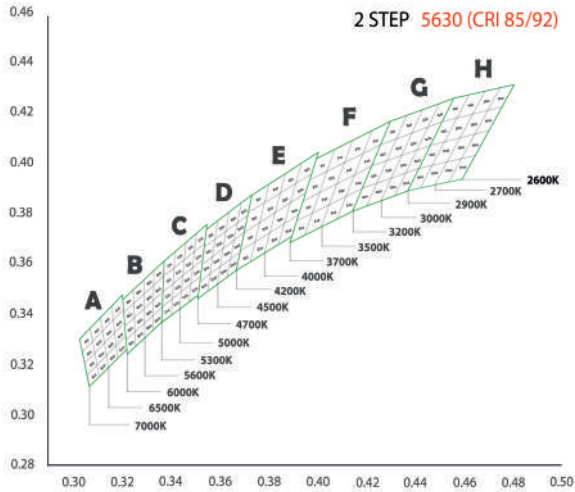

CE

Part No.	E-24-2EC0-24-100-10D-4SC2
LED Pitch	7.15mm
CCT	2400k / 2600k / 2800k / 3000k / 4000K / 5700k / 6300k
Lumen CRI 85	1060 / 1281 / 1376 / 1503 / 1633 / 1776 / 1776
CCT	2600k / 2800k / 3000k / 4000K
Lumen CRI 92	1009 / 1091 / 1302 / 1403
Beam Angle	40°
Power Consumption (per metre)	23 Watts
Volt/DC	24
Chip Used	5630 Seoul Semiconductor
PCB Length (mm)	100 / 50
End cap combined length (mm)	13.5 + 13.5 = 27
Maximum serial connection (mm)	2000
Tc point °C	60
Lumen/Watt	63-106

Dimensions

Stainless Steel Fixed Bracket

Stainless Steel Adjustable Bracket

Binning 2 or 3 step MacAdam Ellipse

3 Step MacAdam Ellipse by default

Part numbering key