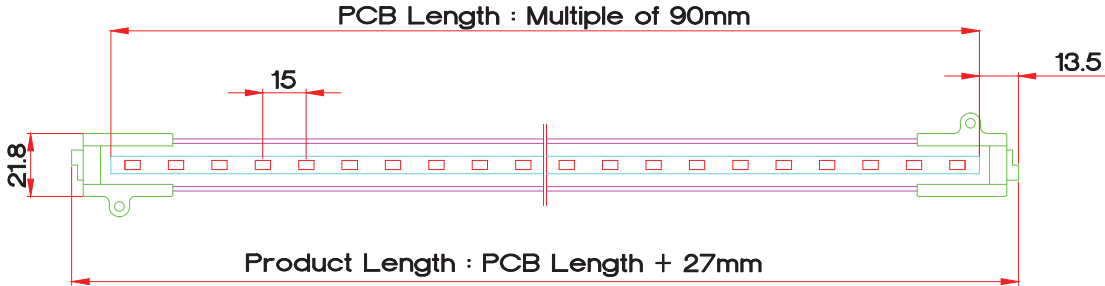

A BRIGHTER FUTURE

UK **LED** lighting

Accent LED Bar 15mm 40°

Linear Lens

LDT /IES files

IP20-65

High CRI option

Dimmable

Part No.	E-28H-2EC1-24-90-11D-4SC4
LED Pitch	15mm
CCT	2400k / 2600k / 2800k / 3000k / 4000k/5700k / 6300k
Lumen CRI 85	813 / 983 / 1056 / 1153 / 1258 / 1360 / 1360
CCT	2600k / 2800k / 3000k / 4000k
Lumen CRI 92	728 / 792 / 869 / 924
Beam Angle	40°
Power Consumption (per metre)	19.7 Watts
Volt/DC	24
Chip Used	5630 Seoul Semiconductor
PCB Length (mm)	90 / 45
End cap combined length (mm)	13.5 + 13.5 = 27
Maximum serial connection (mm)	2500
Tc point °C	55
Lumen/Watt	63-106

Dimensions

Stainless Steel Fixed Bracket

Stainless Steel Adjustable Bracket