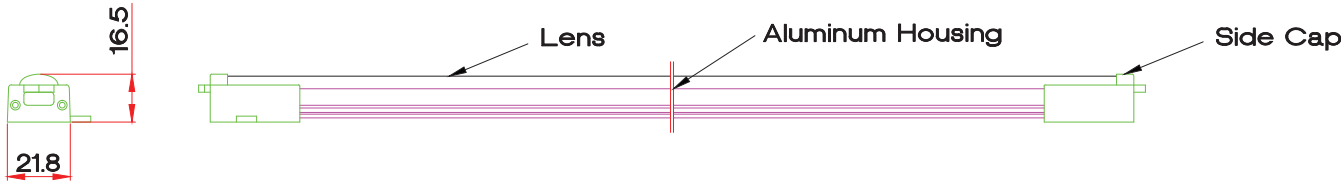

Dimensions