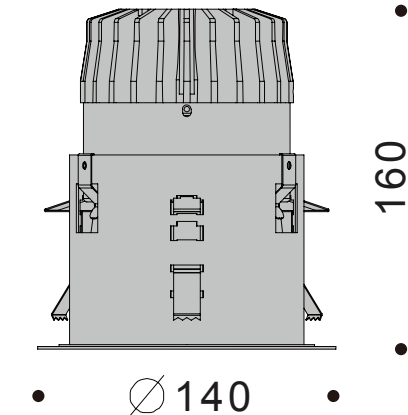

## ARTIS LED Down Light - 30 watt Trimmed

LDT /IES files

IP20

50,000 hours life

Dimmable

Part No.	UKART-F-30-30W-35-W-T
LED	Citizen COB
CCT 80+	3000k / 4000k
Lumen (3000k)	2632
Beam Angle	35°
Power Consumption	30 Watts
Current mA	700

UK LED Down Light ARTIS      Watts used      Beam Angle 60°      IP = Glass front and Trim  
T = Trimmed  
TL = Trimless

**UKART-F-30-30W-35-W-T**

F= Fixed      CCT 3000K, 4000K,      Finish - W-White  
S-Silver,  
B-Black