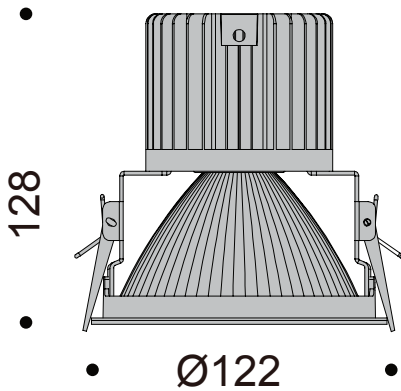

## ARTIS LED Down Light - 30 watt IP

LDT /IES files

IP44

50,000 hours life

Dimmable

Part No.	UKART-T-30-30W-40-W-IP
LED	Citizen COB
CCT 80+	3000k / 4000k
Lumen (3000k)	2632
Beam Angle	40°
Power Consumption	30 Watts
Current mA	700

UK LED Down Light ARTIS

Watts used

Beam Angle 40°

IP = Glass front and Trim  
T = Trimmed  
TL = Trimless

**UKART-F-30-30W-40-W-IP**

T=Tilt  
F= Fixed

CCT 3000K, 4000K,

Finish - W-White  
S-Silver,  
B-Black