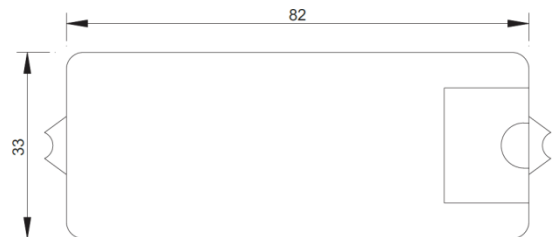

A BRIGHTER FUTURE

UK **LED** lighting

PWDIM 1-10v

Part No.	E-PWDIM-1-10
Power Supply	DC 12-36V
Signal	1-10v
Max Output	96 - 288W
Ta/Tc	-20°C - +50°C / +74°C
Amps Max	8

www.ukledlighting.com

Head Office
UK LED Lighting
Derby Road
Kingsbridge
Devon
TQ7 1JL