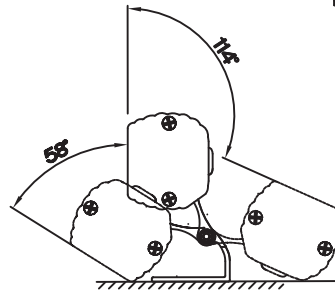

Dimensions