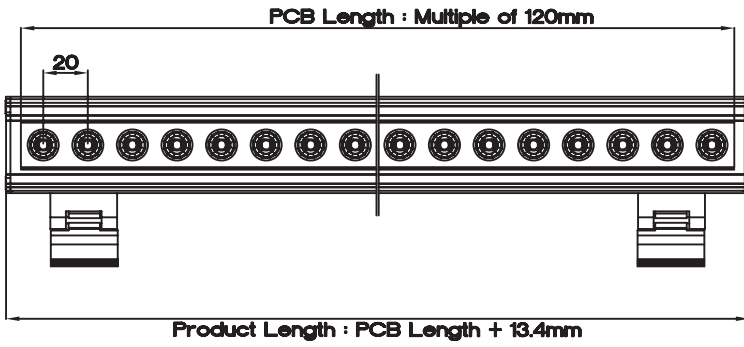

Dimensions