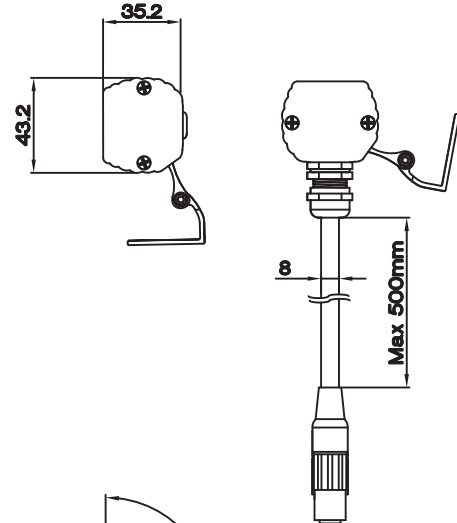

Dimensions